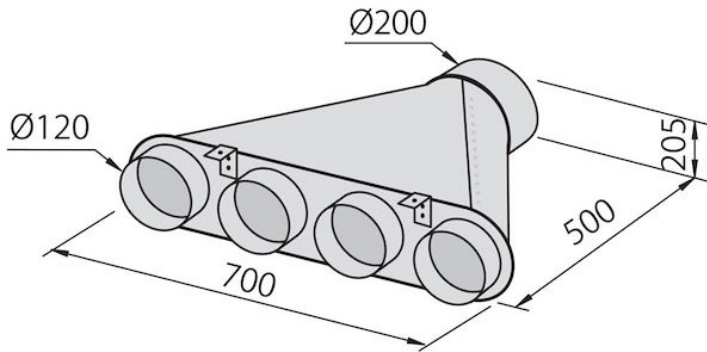

## Collector for 4 pipes

Accessories e Complements

Code: 2525 000