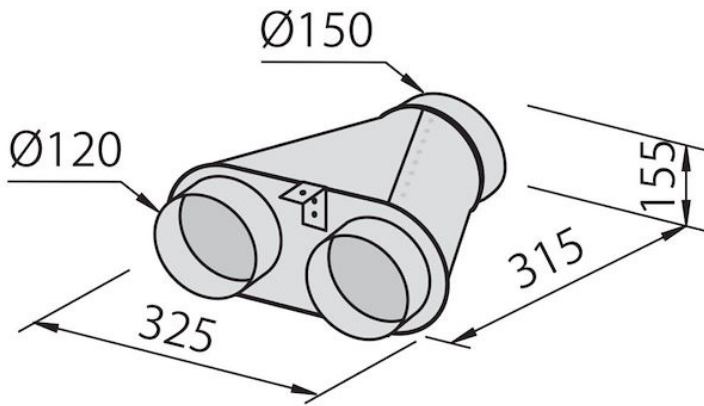

Collector for 2 pipes

Accessories e Complements

Code: 2523 000

DETAILS

Type of accessory

Hoods accessories