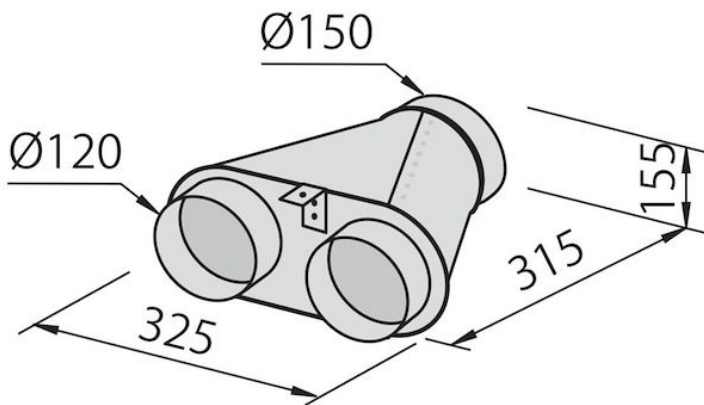

Collector for 2 pipes

Accessories e Complementi

Code: 2523 000

DETAILS

Type of accessory

Hoods accessories

GALLERY