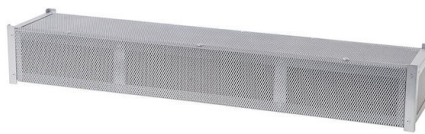

## Hood New Sky 100 bianco

Hoods

Code: 2522 110

### DETAILS

Coloring White

---

Material Stainless steel

---

Texture Painted

---

Energy class A+

## OPTIONAL ACCESSORIES

Active charcoal refill for Long Life filter

Grid for plinth gray color

Horizontal 15° Corner connector - rectangular section

No-return valve

Professional Long Life charcoal filter

Rectangular/round adapter

White connector - rectangular section

White flexible tube with rectangular section

White Horizontal 90° Corner connector - rectangular section

White tube - rectangular section

White Vertical 90° Corner connector - rectangular section