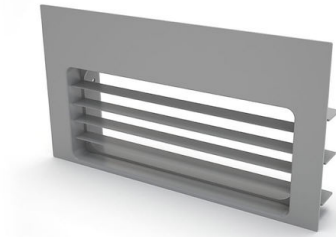

### DETAILS

Coloring White

---

Material Stainless steel

---

Texture Painted

---

Energy class A+

## OPTIONAL ACCESSORIES

Active charcoal refill for Long Life filter

Grid for plinth gray color

Horizontal 15° Corner connector - rectangular section

No-return valve

Professional Long Life charcoal filter

Rectangular/round adapter

White connector - rectangular section

White flexible tube with rectangular section

White Horizontal 90° Corner connector - rectangular section

White tube - rectangular section

White Vertical 90° Corner connector - rectangular section