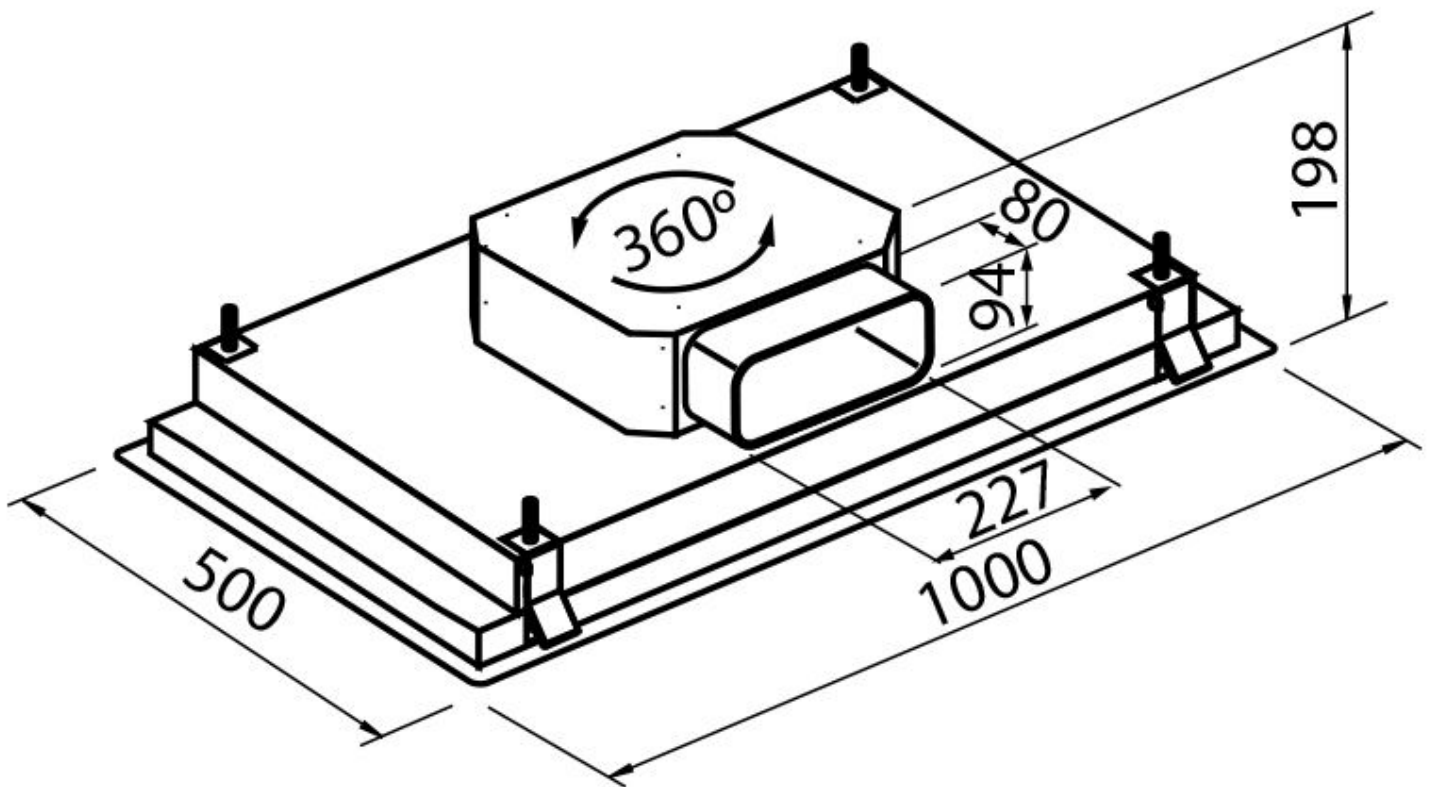

TECHNICAL DATA