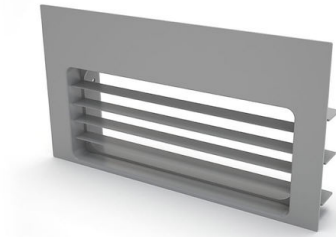

Hood New Sky 100 inox

Hoods

Code: 2522 100

DETAILS

Material Stainless steel

Texture Brushed in line

Energy class A+

Ceiling – false ceiling distance min 200 mm / max 280 mm

Remote control The ceiling suction systems and the Maya hoods are equipped with a remote control to easily activate all their functions from any position.

TECHNICAL DATA

GALLERY

OPTIONAL ACCESSORIES

Active charcoal refill for Long Life filter

Grid for plinth gray color

Horizontal 15° Corner connector - rectangular section

No-return valve

Professional Long Life charcoal filter

Rectangular/round adapter

White connector - rectangular section

White flexible tube with rectangular section

White Horizontal 90° Corner connector - rectangular section

White tube - rectangular section

White Vertical 90° Corner connector - rectangular section