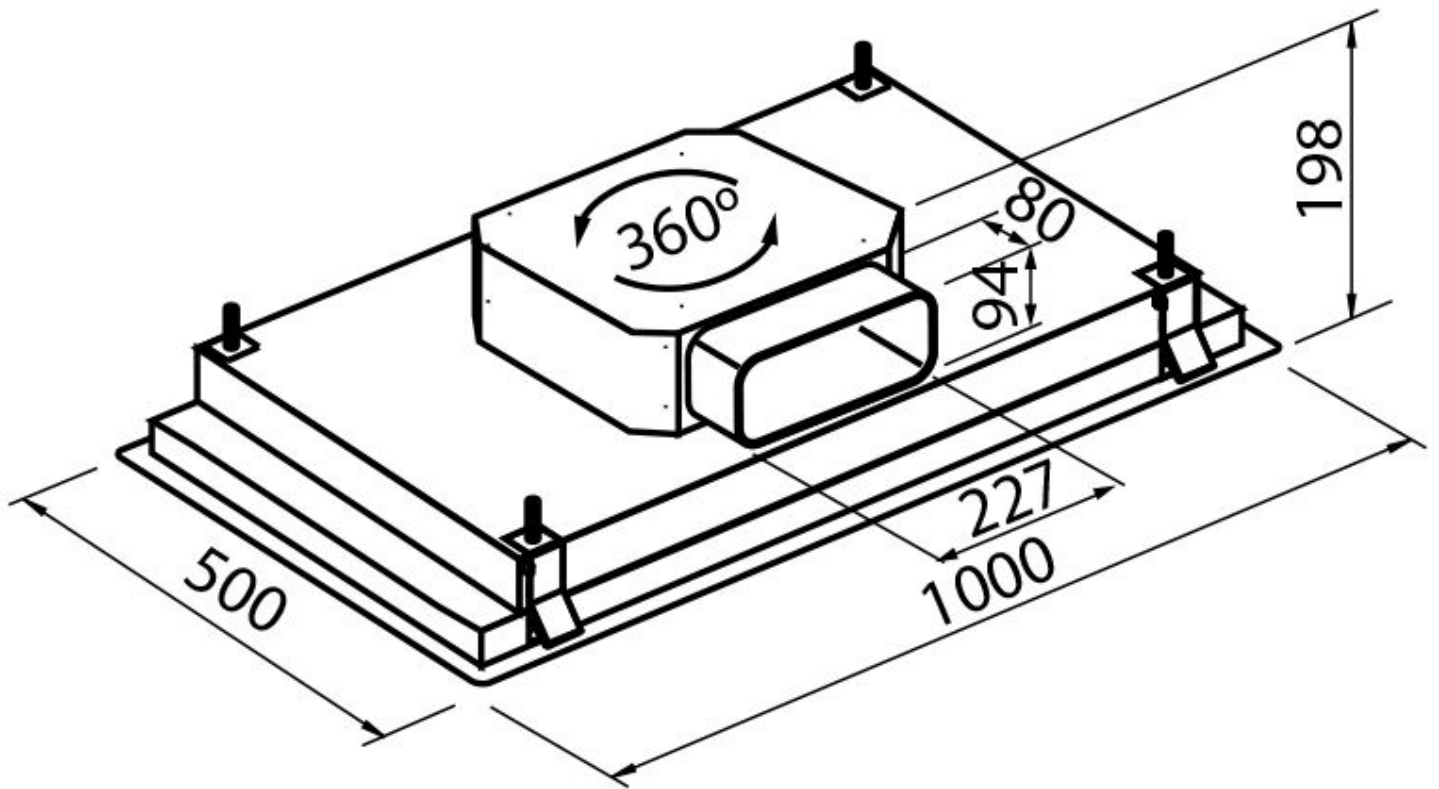

TECHNICAL DATA