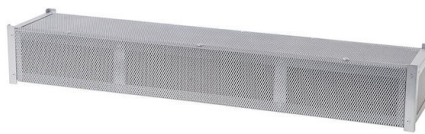

Hood New Sky 100 inox

Hoods

Code: 2522 100

DETAILS

Material Stainless steel

Texture Brushed in line

Energy class A+

Ceiling – false ceiling distance min 200 mm / max 280 mm

Full description New Sky 100 stainless - Ceiling suction hood

Grease filters 2 grease filters

Operation Suction hood (filtering modality not available)

Cut out

Air exhaust hole 230x80 mm

Motors Brushless

Air flow rate 930mc/h

Remote control The ceiling suction systems and the Maya hoods are equipped with a remote control to easily activate all their functions from any position.

TECHNICAL DATA

GALLERY

OPTIONAL ACCESSORIES

Active charcoal refill for Long Life filter

Grid for plinth gray color

Horizontal 15° Corner connector - rectangular section

No-return valve

Professional Long Life charcoal filter

Rectangular/round adapter

White connector - rectangular section

White flexible tube with rectangular section