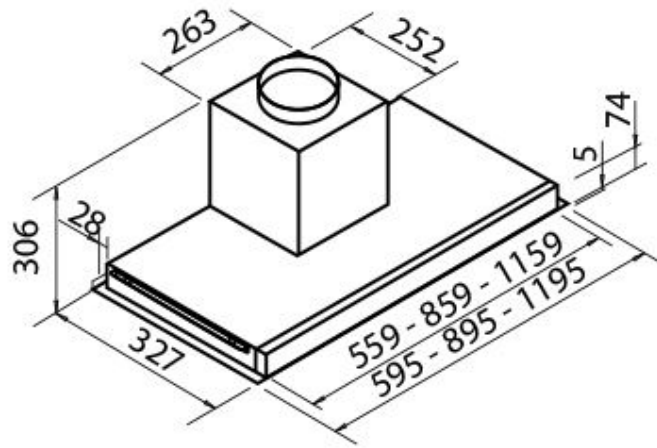

TECHNICAL DATA