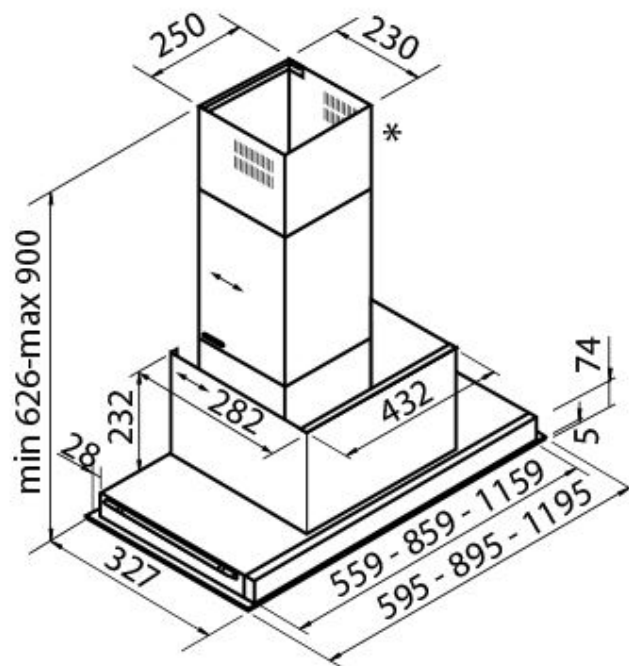

TECHNICAL DATA