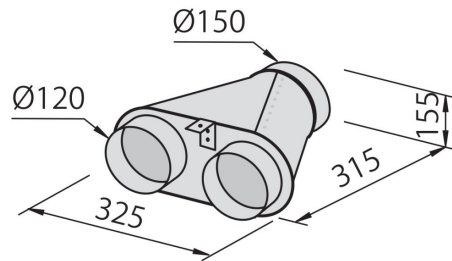

Collector for 2 pipes 2523 000