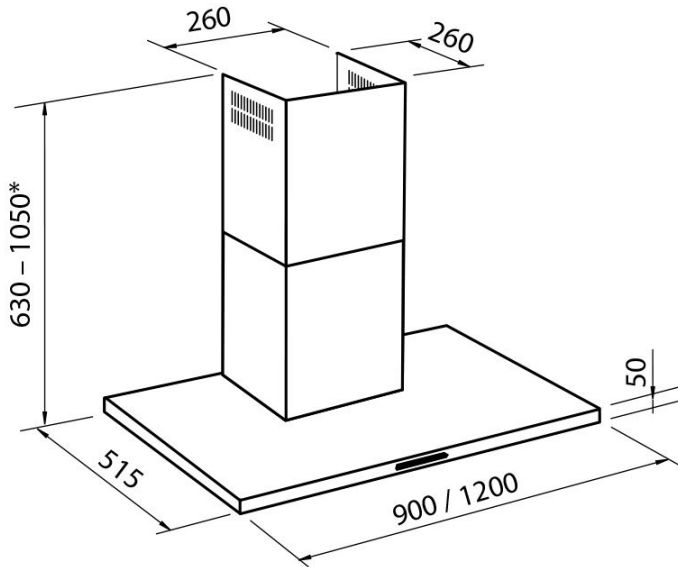

TECHNICAL DATA