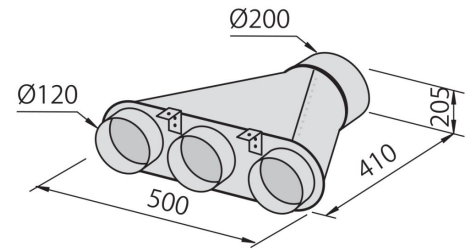

Collector for 3 pipes 2524 000