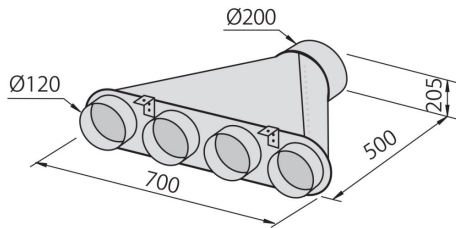

Collector for 4 pipes 2525 000