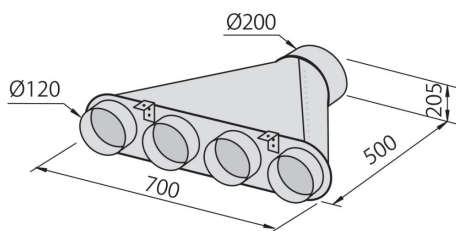

Collector for 4 pipes 2525 000