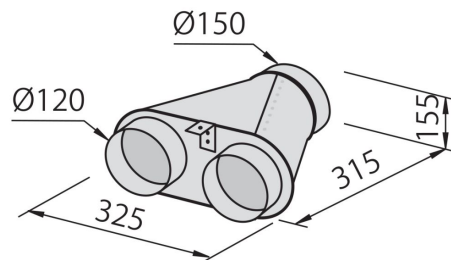

Collector for 2 pipes 2523 000