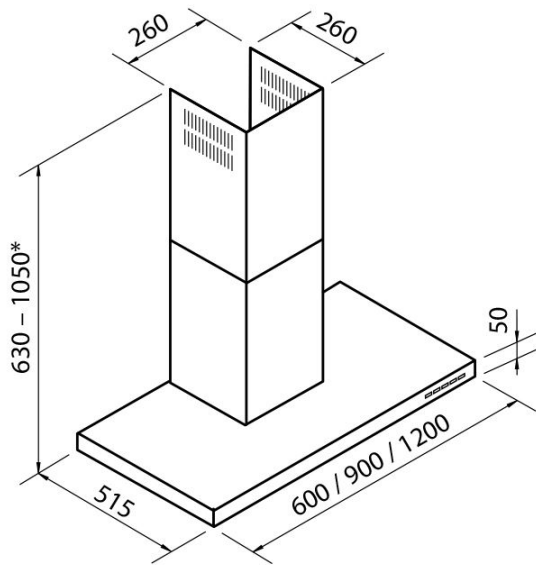

TECHNICAL DATA