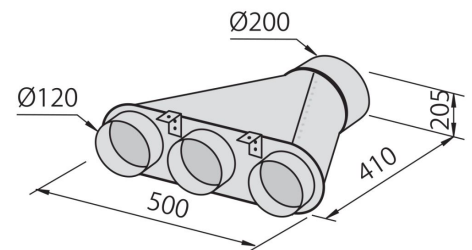

Collector for 3 pipes 2524 000