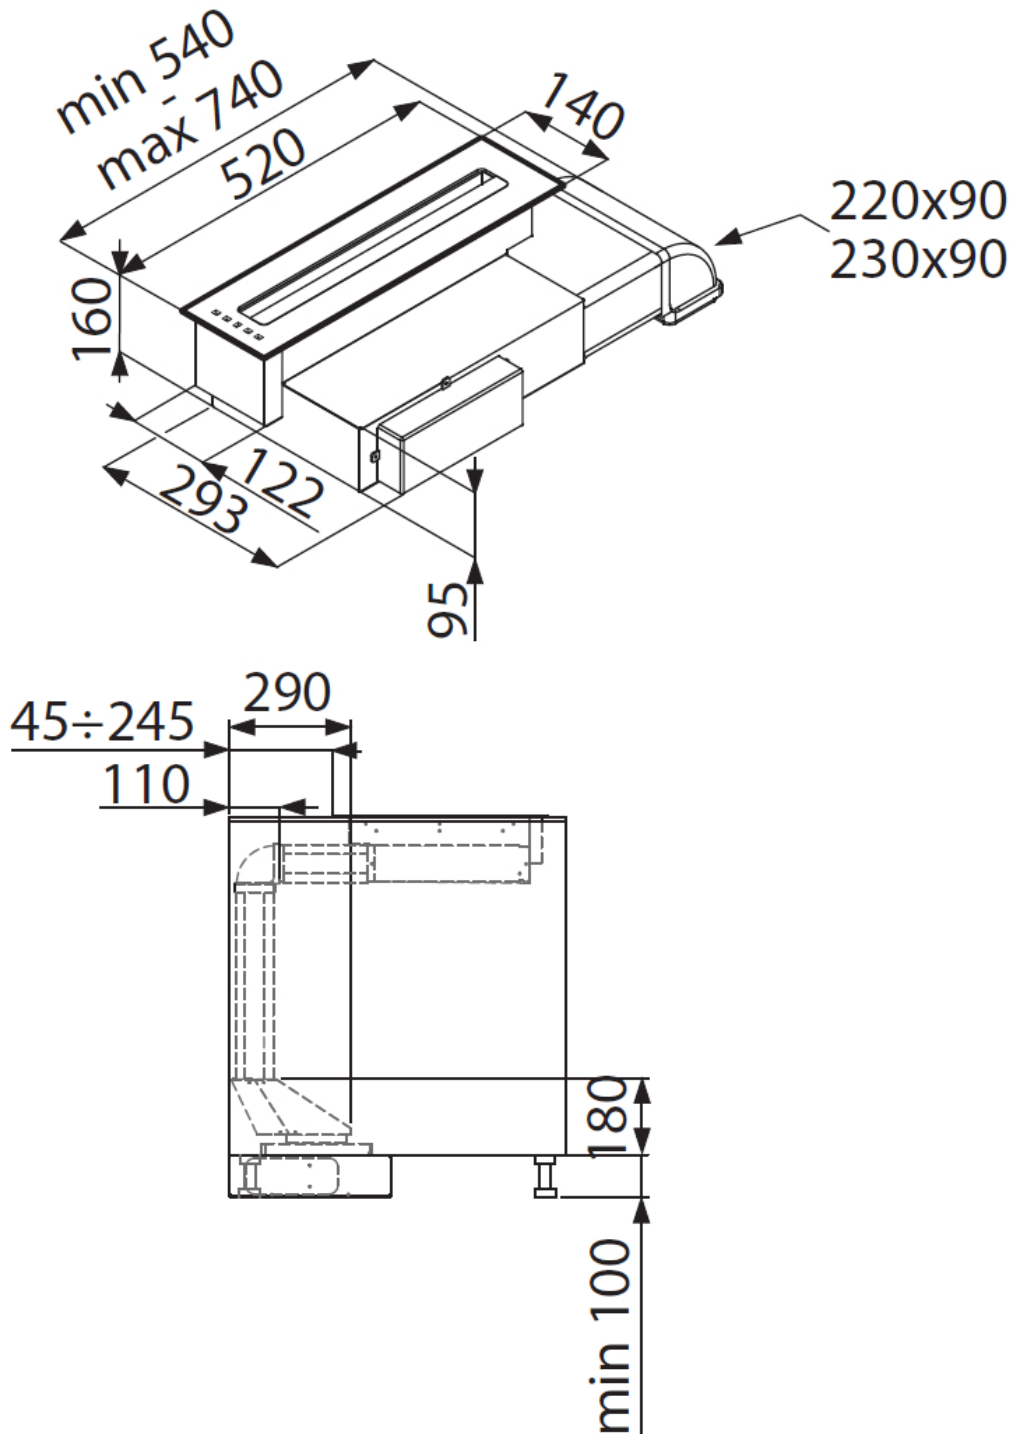

TECHNICAL DATA