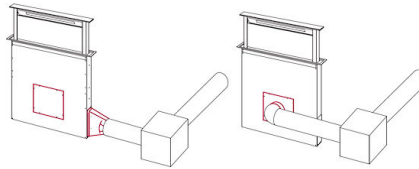

Remote engine installation kit
9700 459