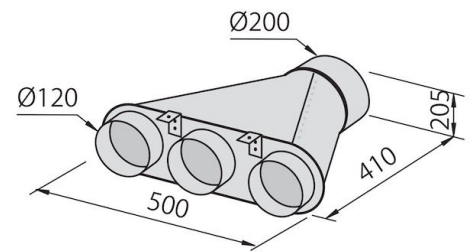

Collector for 3 pipes