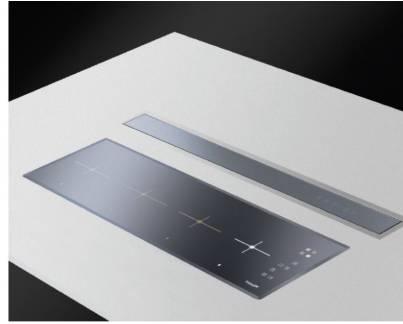

GALLERY

OPTIONAL ACCESSORIES

Collector for 2 pipes

Collector for 3 pipes

Collector for 4 pipes

Flexible silencing canalization

Flexible silencing canalization

Remote engine installation kit

Carbon filter