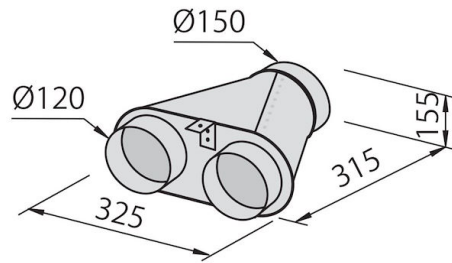

Collector for 2 pipes