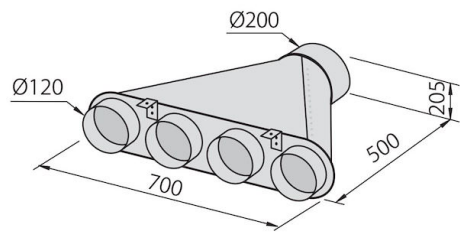

Collector for 4 pipes