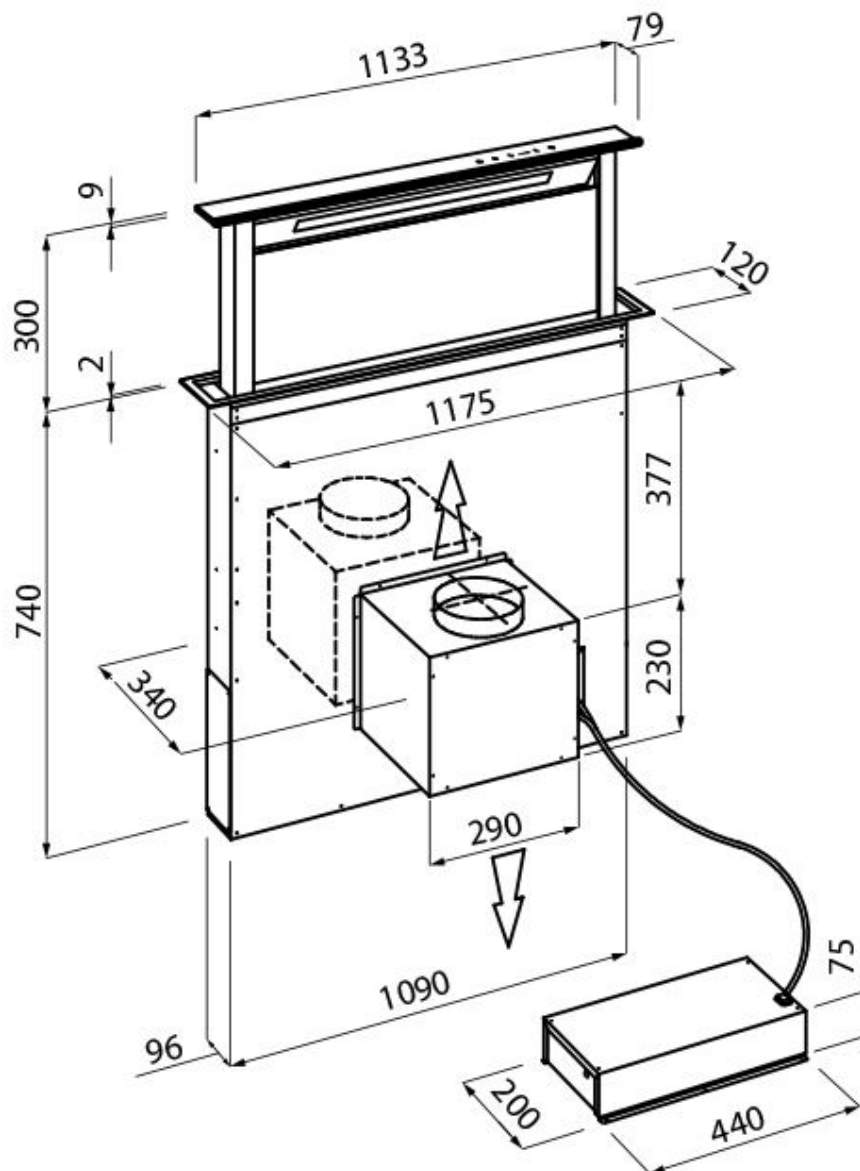

Led lighting

Particular attention to energy saving with LED lighting systems. They assure a 10 times lower consumption and a 10 times longer duration. Our LED lights are designed to create an adequate comfort and safety in the cooking area.

TECHNICAL DATA