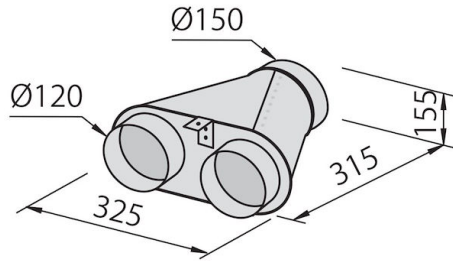

Collector for 2 pipes
2523 000