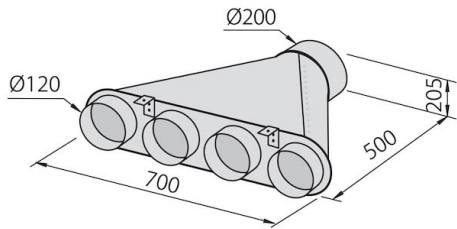

Air exhaust hole \varnothing 120/150 mm

Lighting	Lighting 2x2,1 W LED
Air flow rate	725mc/h
Motor power	175W
Hood type	Wall-mounted suction hood
Type of commands	Touch Control
Suction speed	4 operating speeds
Notes:	Fume exhaust ducts must have an internal diameter not lower than 120 mm

TECHNICAL DATA

GALLERY

OPTIONAL ACCESSORIES

Carbon filters kit
9700 524

Collector for 2 pipes
2523 000

Collector for 3 pipes
2524 000

Collector for 4 pipes
2525 000

Flexible silencing canalization
9700 602