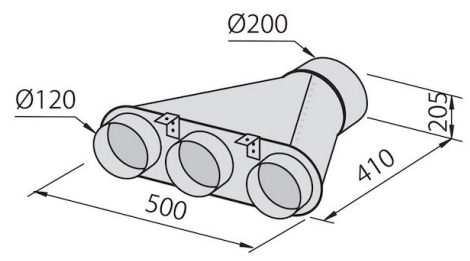

Air exhaust hole \varnothing 120/150 mm

Lighting	Lighting 2x2,1 W LED
Air flow rate	725mc/h
Motor power	175W
Hood type	Wall-mounted suction hood
Type of commands	Touch Control
Suction speed	4 operating speeds
Notes:	Fume exhaust ducts must have an internal diameter not lower than 120 mm

TECHNICAL DATA

GALLERY

OPTIONAL ACCESSORIES

Carbon filters kit
9700 524

Collector for 2 pipes
2523 000

Collector for 3 pipes
2524 000

Collector for 4 pipes
2525 000

Flexible silencing canalization
9700 602