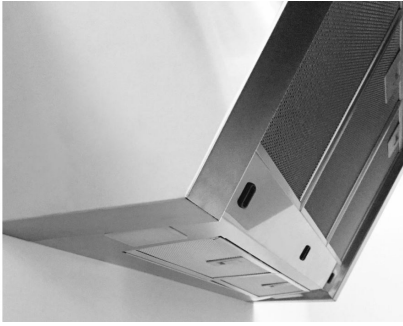

GALLERY

OPTIONAL ACCESSORIES