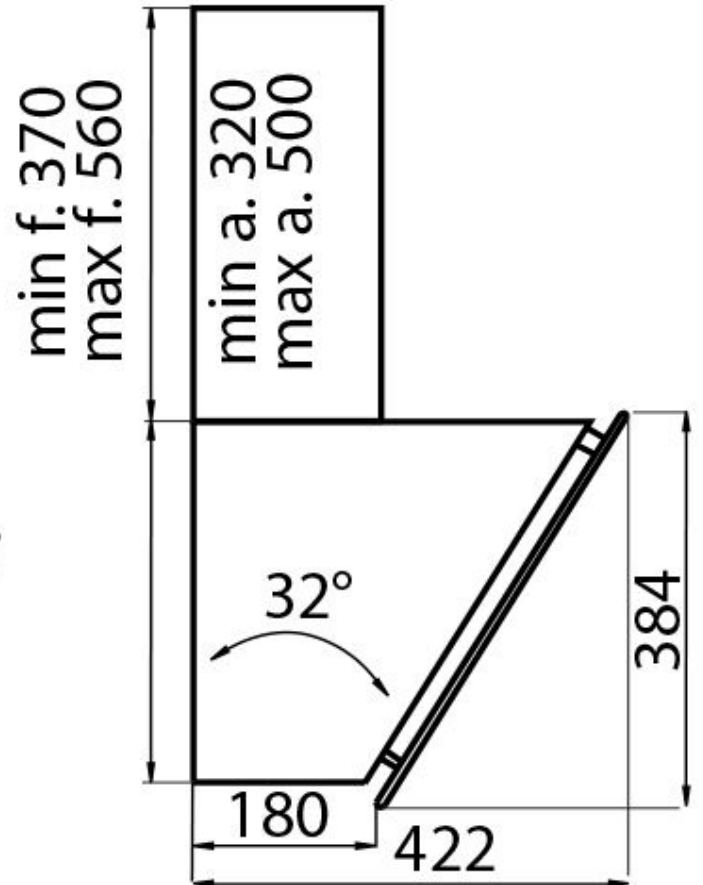

TECHNICAL DATA