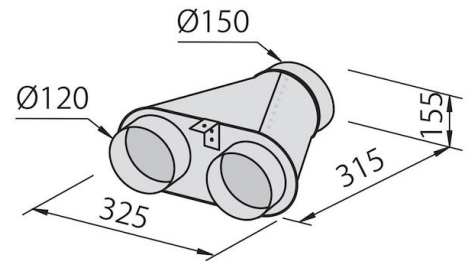

TECHNICAL DATA

GALLERY

OPTIONAL ACCESSORIES

_telescopic chimney kit

Carbon filters kit

Collector for 2 pipes

Collector for 3 pipes

Collector for 4 pipes