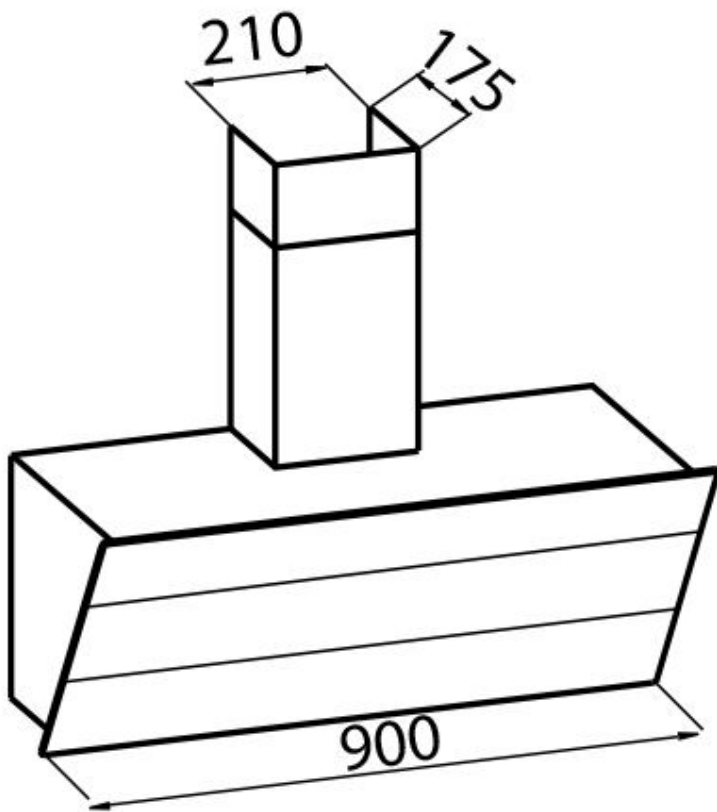

TECHNICAL DATA