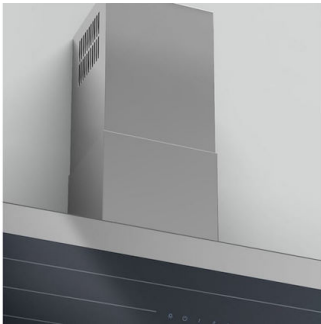

OPTIONAL ACCESSORIES

_telescopic chimney kit