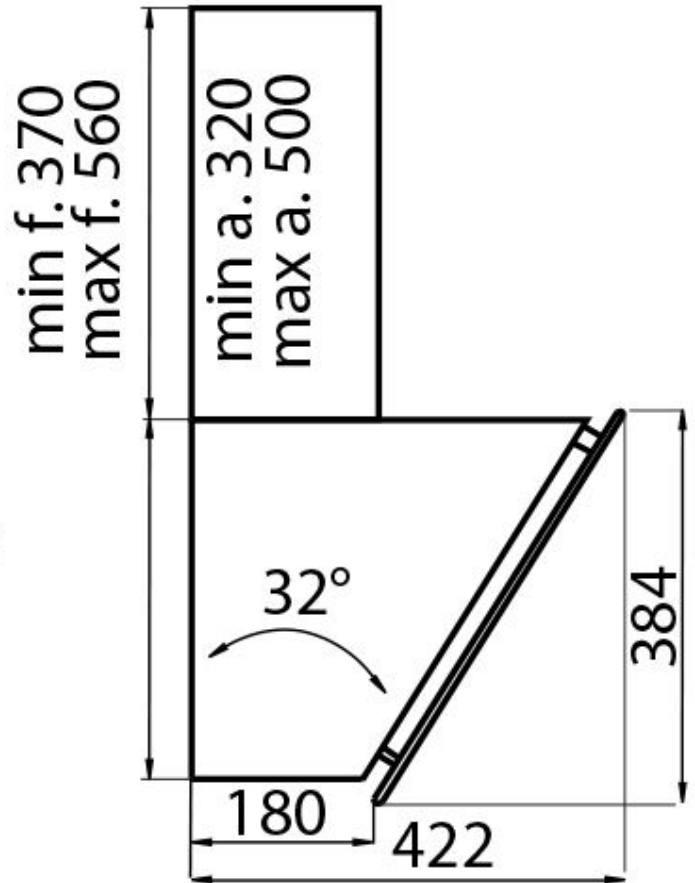

TECHNICAL DATA