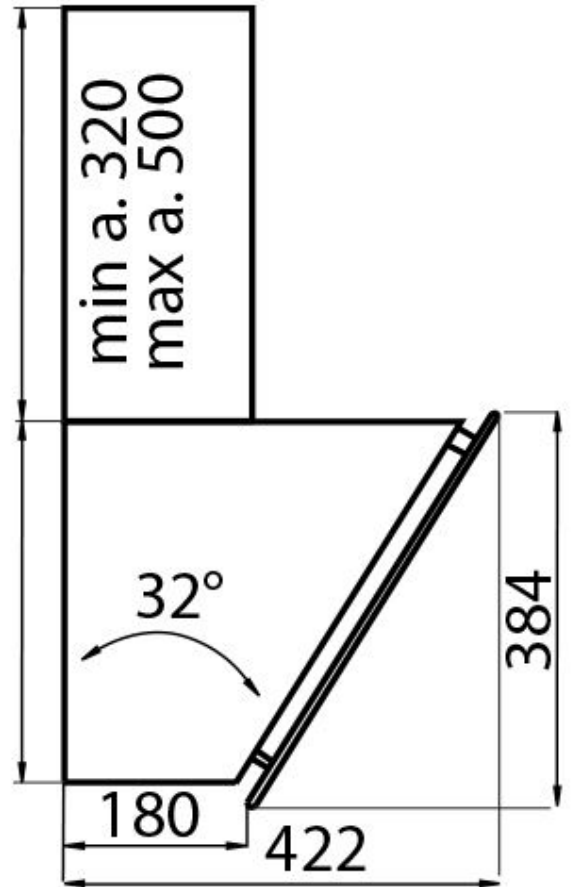

min f. 370
max f. 560