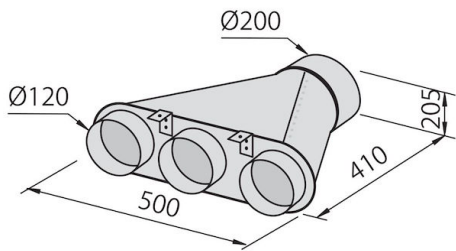

Air exhaust hole \varnothing 120/150 mm

Lighting	Lighting 2x2,1 W LED
Air flow rate	725mc/h
Motor power	175W
Hood type	Wall-mounted suction hood
Type of commands	Touch Control
Suction speed	4 operating speeds
Notes:	Fume exhaust ducts must have an internal diameter not lower than 120 mm

TECHNICAL DATA

min f. 370
max f. 560

GALLERY

OPTIONAL ACCESSORIES

_telescopic chimney kit

Carbon filters kit

Collector for 2 pipes

Collector for 3 pipes