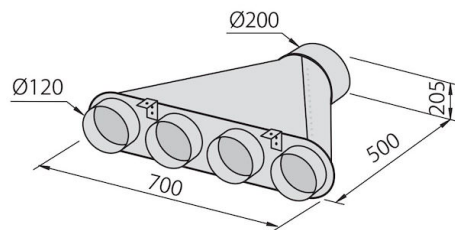

Air exhaust hole \varnothing 120/150 mm

Lighting	Lighting 2x2,1 W LED
Air flow rate	725mc/h
Motor power	175W
Hood type	Wall-mounted suction hood
Type of commands	Touch Control
Suction speed	4 operating speeds
Notes:	Fume exhaust ducts must have an internal diameter not lower than 120 mm

TECHNICAL DATA

min f. 370
max f. 560

GALLERY

OPTIONAL ACCESSORIES

_telescopic chimney kit

Carbon filters kit

Collector for 2 pipes

Collector for 3 pipes