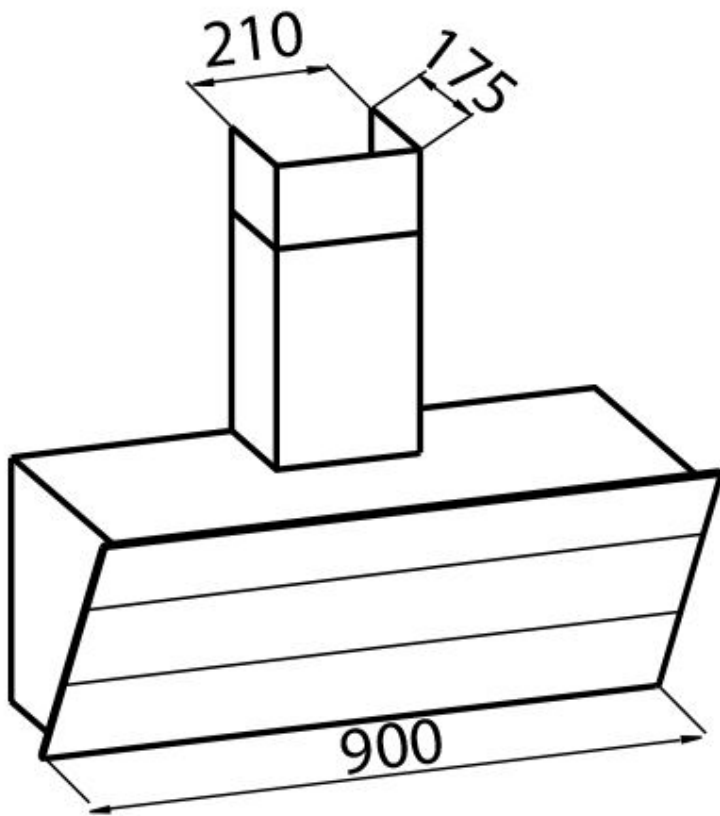

TECHNICAL DATA