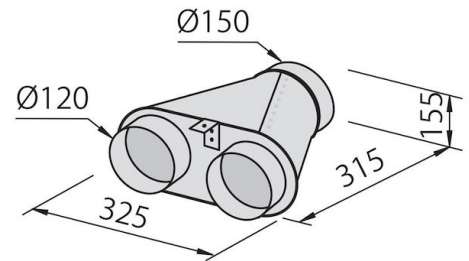

Air exhaust hole \varnothing 120/150 mm

Lighting	Lighting 2x2,1 W LED
Air flow rate	725mc/h
Motor power	175W
Hood type	Wall-mounted suction hood
Type of commands	Touch Control
Suction speed	4 operating speeds
Notes:	Fume exhaust ducts must have an internal diameter not lower than 120 mm

TECHNICAL DATA

min f. 370
max f. 560

GALLERY

OPTIONAL ACCESSORIES

_telescopic chimney kit

Carbon filters kit

Collector for 2 pipes

Collector for 3 pipes