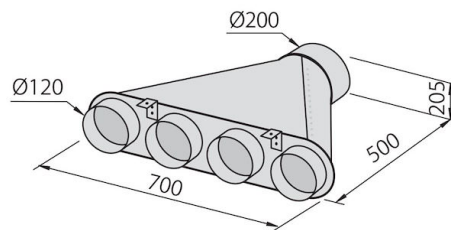

Collector for 4 pipes