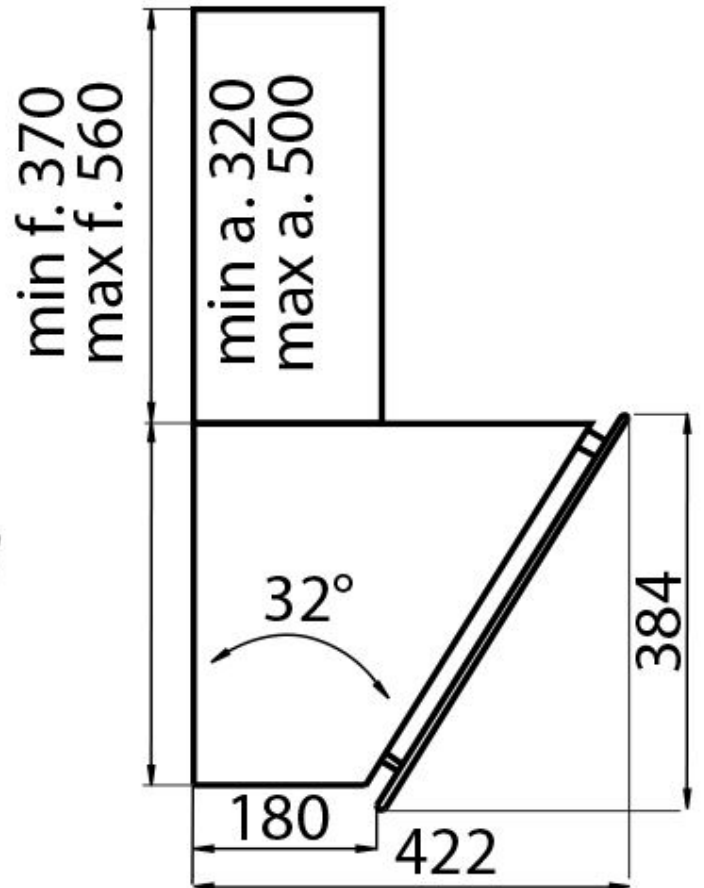

TECHNICAL DATA