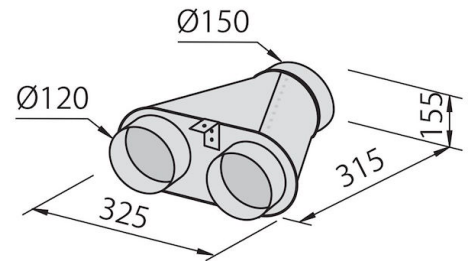

Collector for 2 pipes