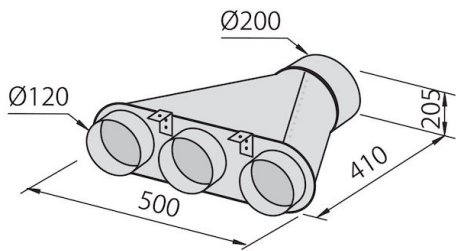

Collector for 3 pipes