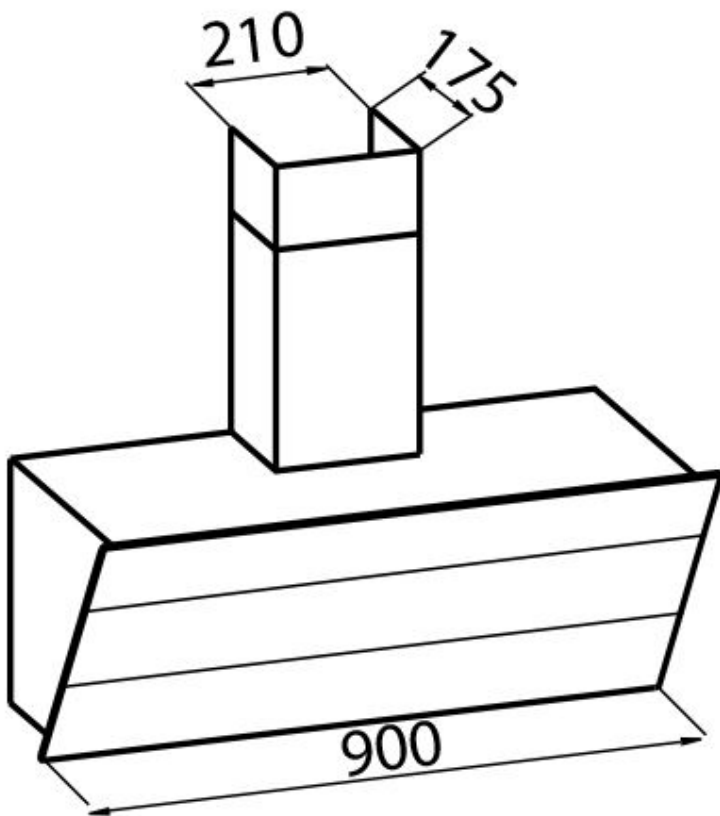

TECHNICAL DATA