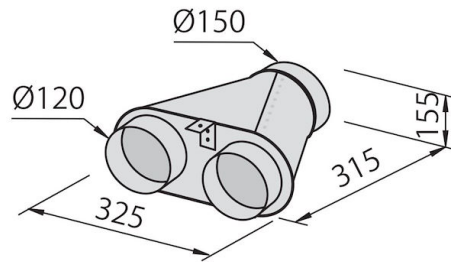

Collector for 2 pipes
2523 000