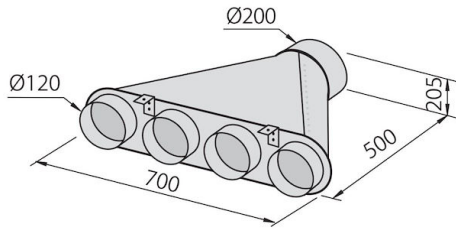

Collector for 4 pipes
2525 000