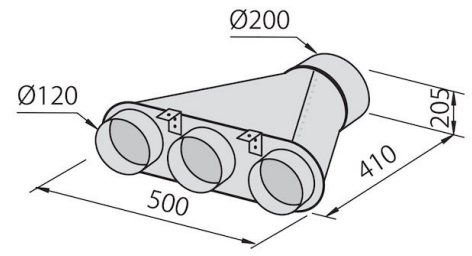

Collector for 3 pipes
2524 000