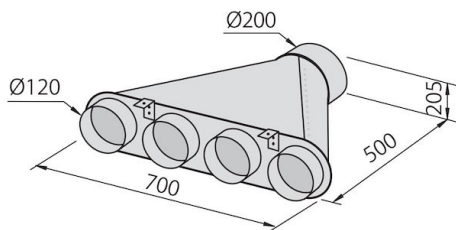

Hood Sunset

Hoods

Code: 2446 090

DETAILS

Material Stainless steel + glass

Texture Brushed in line

Chimney height Aspiring mode: 575-995 mm / filtering mode: 645-1065 mm

Energy class A

TECHNICAL DATA

GALLERY

OPTIONAL ACCESSORIES

Carbon filter

Collector for 2 pipes

Collector for 3 pipes

Collector for 4 pipes

Flexible silencing canalization