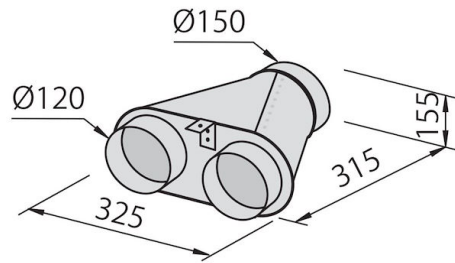

Collector for 2 pipes