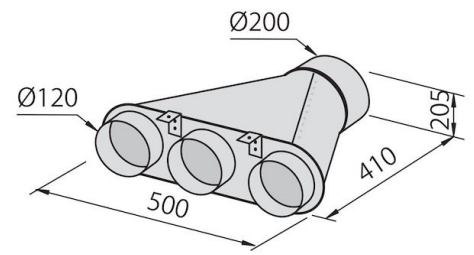

Hood Sunset

Hoods

Code: 2446 090

DETAILS

Material Stainless steel + glass

Texture Brushed in line

Chimney height Aspiring mode: 575-995 mm / filtering mode: 645-1065 mm

Energy class A

TECHNICAL DATA

GALLERY

OPTIONAL ACCESSORIES

Carbon filter

Collector for 2 pipes

Collector for 3 pipes

Collector for 4 pipes

Flexible silencing canalization