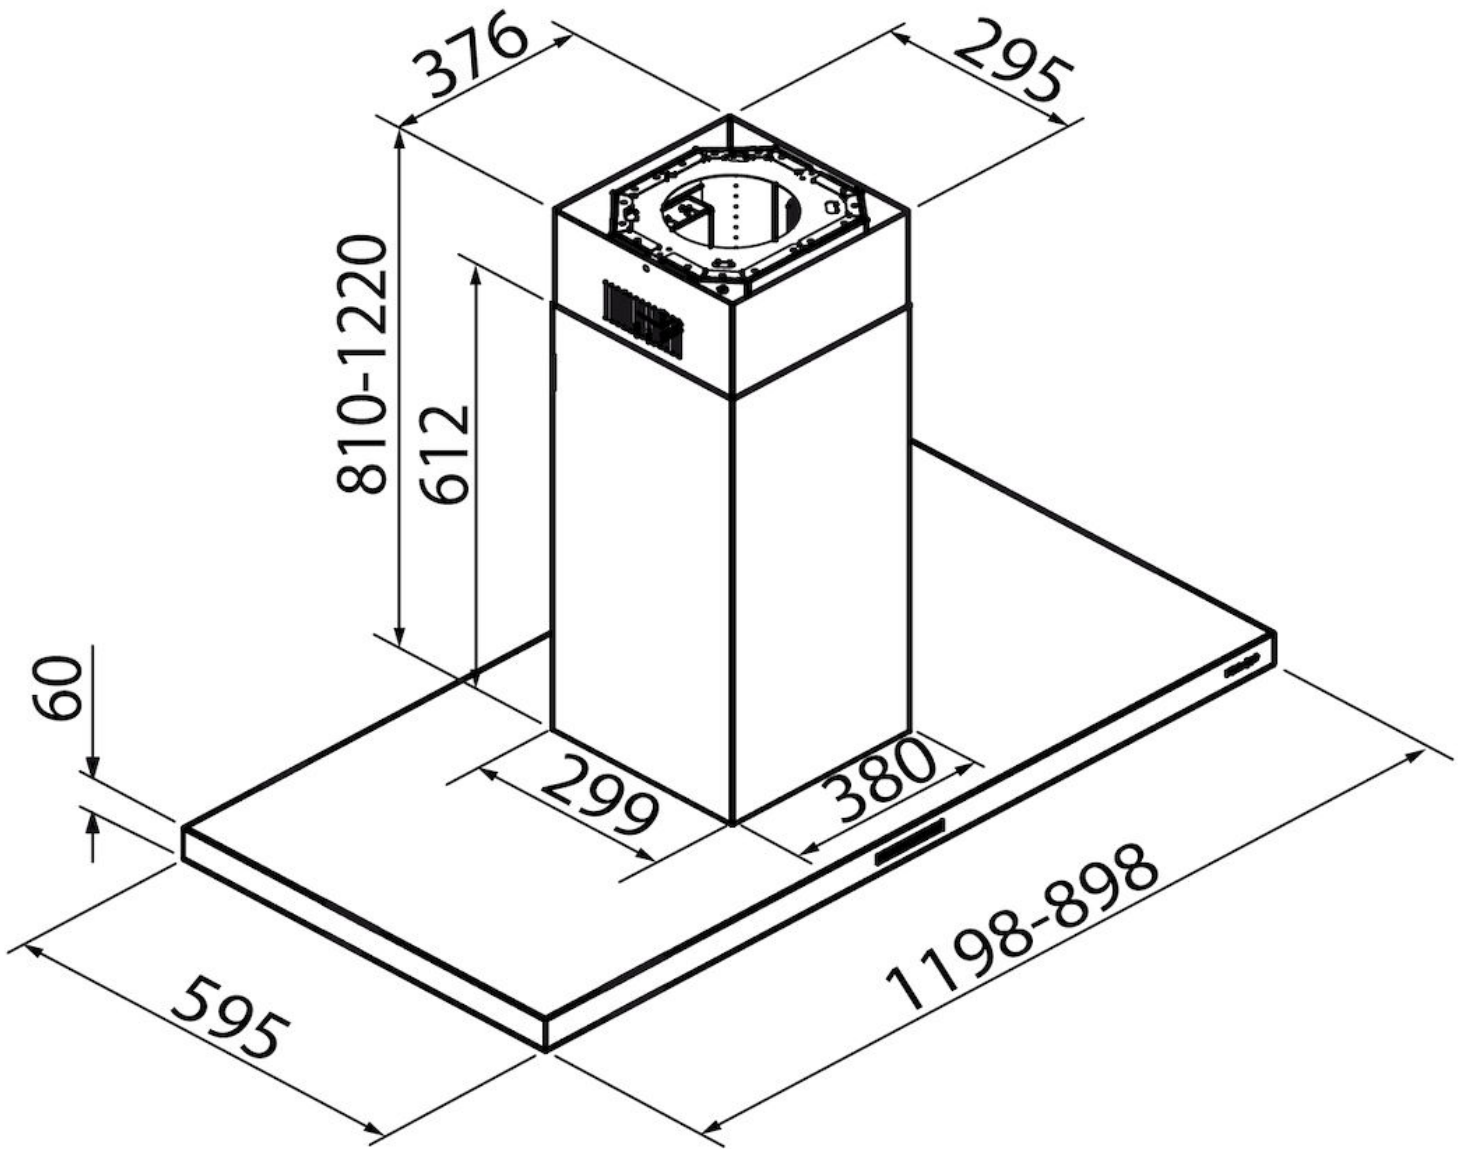

TECHNICAL DATA