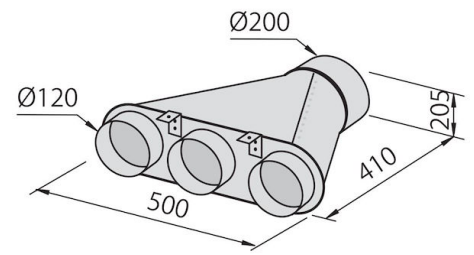

Lighting LED lighting 2 x 1,2 W (4.000 kelvin)

Air flow rate 450mc/h

Motor power 125W

Hood type Wall-mounted suction wood

Suction speed 3 operating speeds

Notes: Fume exhaust ducts must have an internal diameter not lower than 120 mm

TECHNICAL DATA

GALLERY

OPTIONAL ACCESSORIES

Carbon filter

Collector for 2 pipes

Collector for 3 pipes

Collector for 4 pipes

Flexible silencing canalization