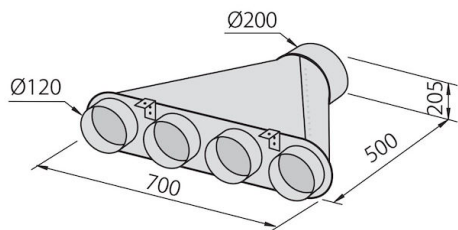

Lighting LED lighting 2 x 1,2 W (4.000 kelvin)

Air flow rate 450mc/h

Motor power 125W

Hood type Wall-mounted suction wood

Suction speed 3 operating speeds

Notes: Fume exhaust ducts must have an internal diameter not lower than 120 mm

TECHNICAL DATA

GALLERY

OPTIONAL ACCESSORIES

Carbon filter

Collector for 2 pipes

Collector for 3 pipes

Collector for 4 pipes

Flexible silencing canalization