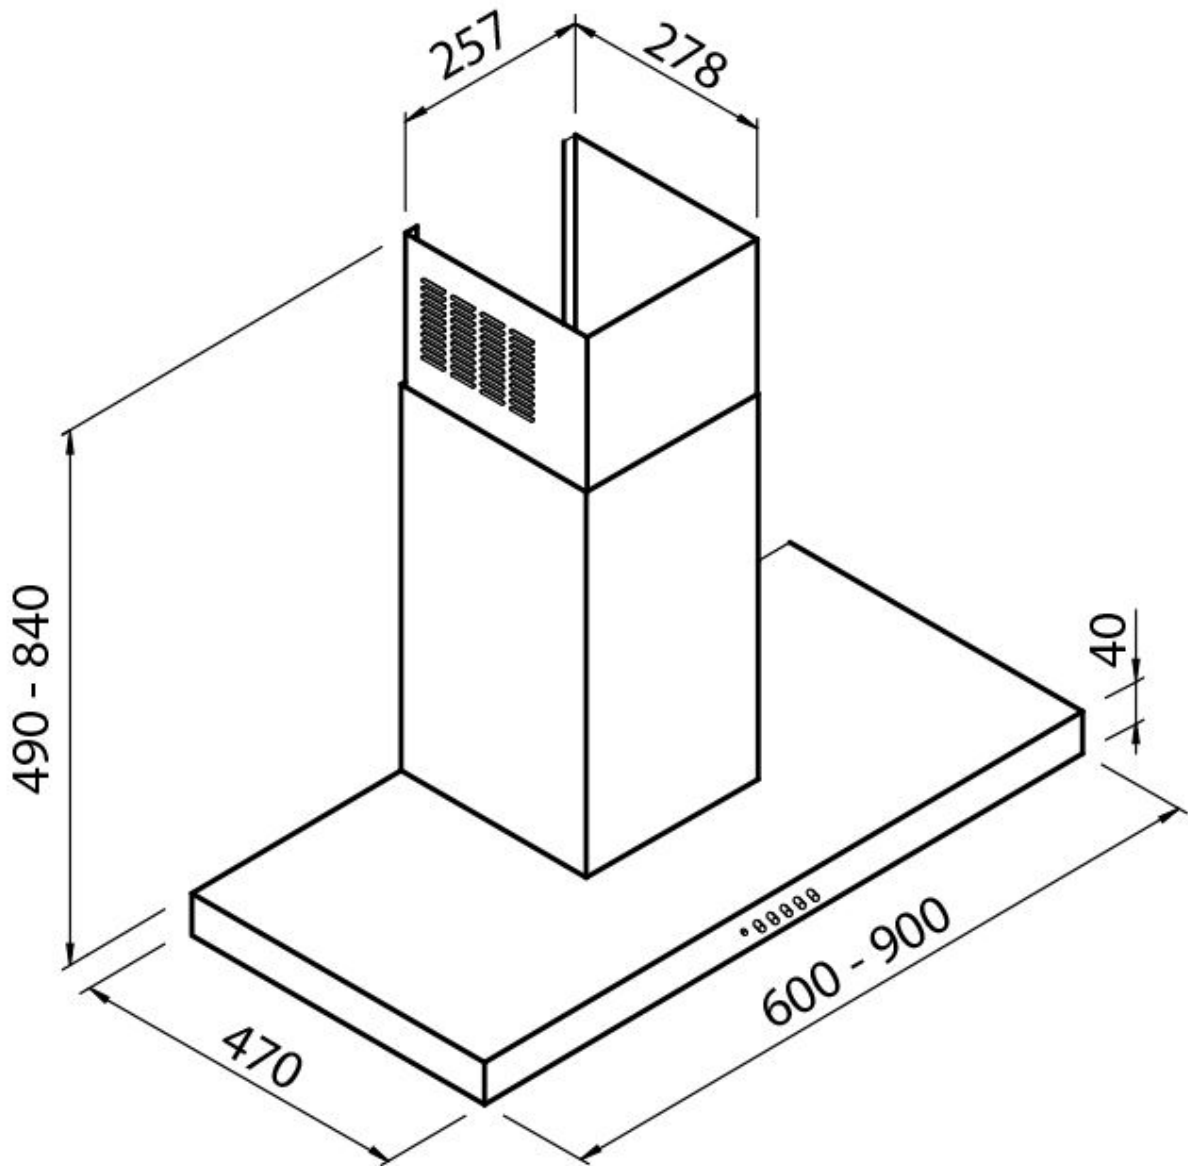

TECHNICAL DATA