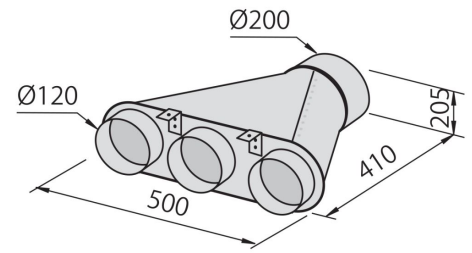

Air exhaust hole \varnothing 120 mm

Lighting LED lighting 2 x 1,2 W (4.000 kelvin)

Air flow rate 450mc/h

Motor power 125W

Hood type Wall-mounted suction hood

Suction speed 3 operating speeds

Notes: Fume exhaust ducts must have an internal diameter not lower than 120 mm

TECHNICAL DATA

OPTIONAL ACCESSORIES

Carbon filter 9700 402

Collector for 2 pipes 2523 000

Collector for 3 pipes 2524 000

Collector for 4 pipes 2525 000

Flexible silencing canalization
9700 602

Flexible silencing canalization
9700 603