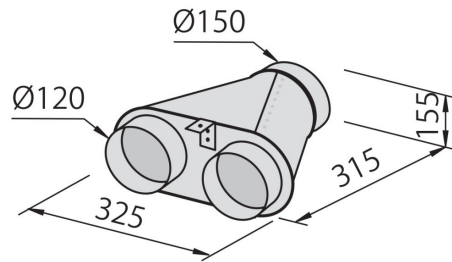

Collector for 2 pipes 2523 000