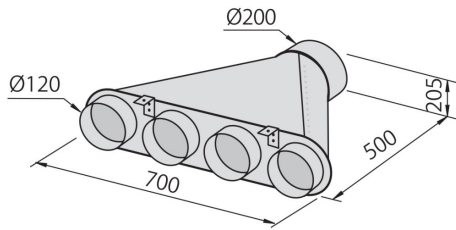

Air exhaust hole \varnothing 120 mm

Lighting LED lighting 2 x 1,2 W (4.000 kelvin)

Air flow rate 450mc/h

Motor power 125W

Hood type Wall-mounted suction hood

Suction speed 3 operating speeds

Notes: Fume exhaust ducts must have an internal diameter not lower than 120 mm

TECHNICAL DATA

OPTIONAL ACCESSORIES

Carbon filter 9700 402

Collector for 2 pipes 2523 000

Collector for 3 pipes 2524 000

Collector for 4 pipes 2525 000

Flexible silencing canalization
9700 602

Flexible silencing canalization
9700 603