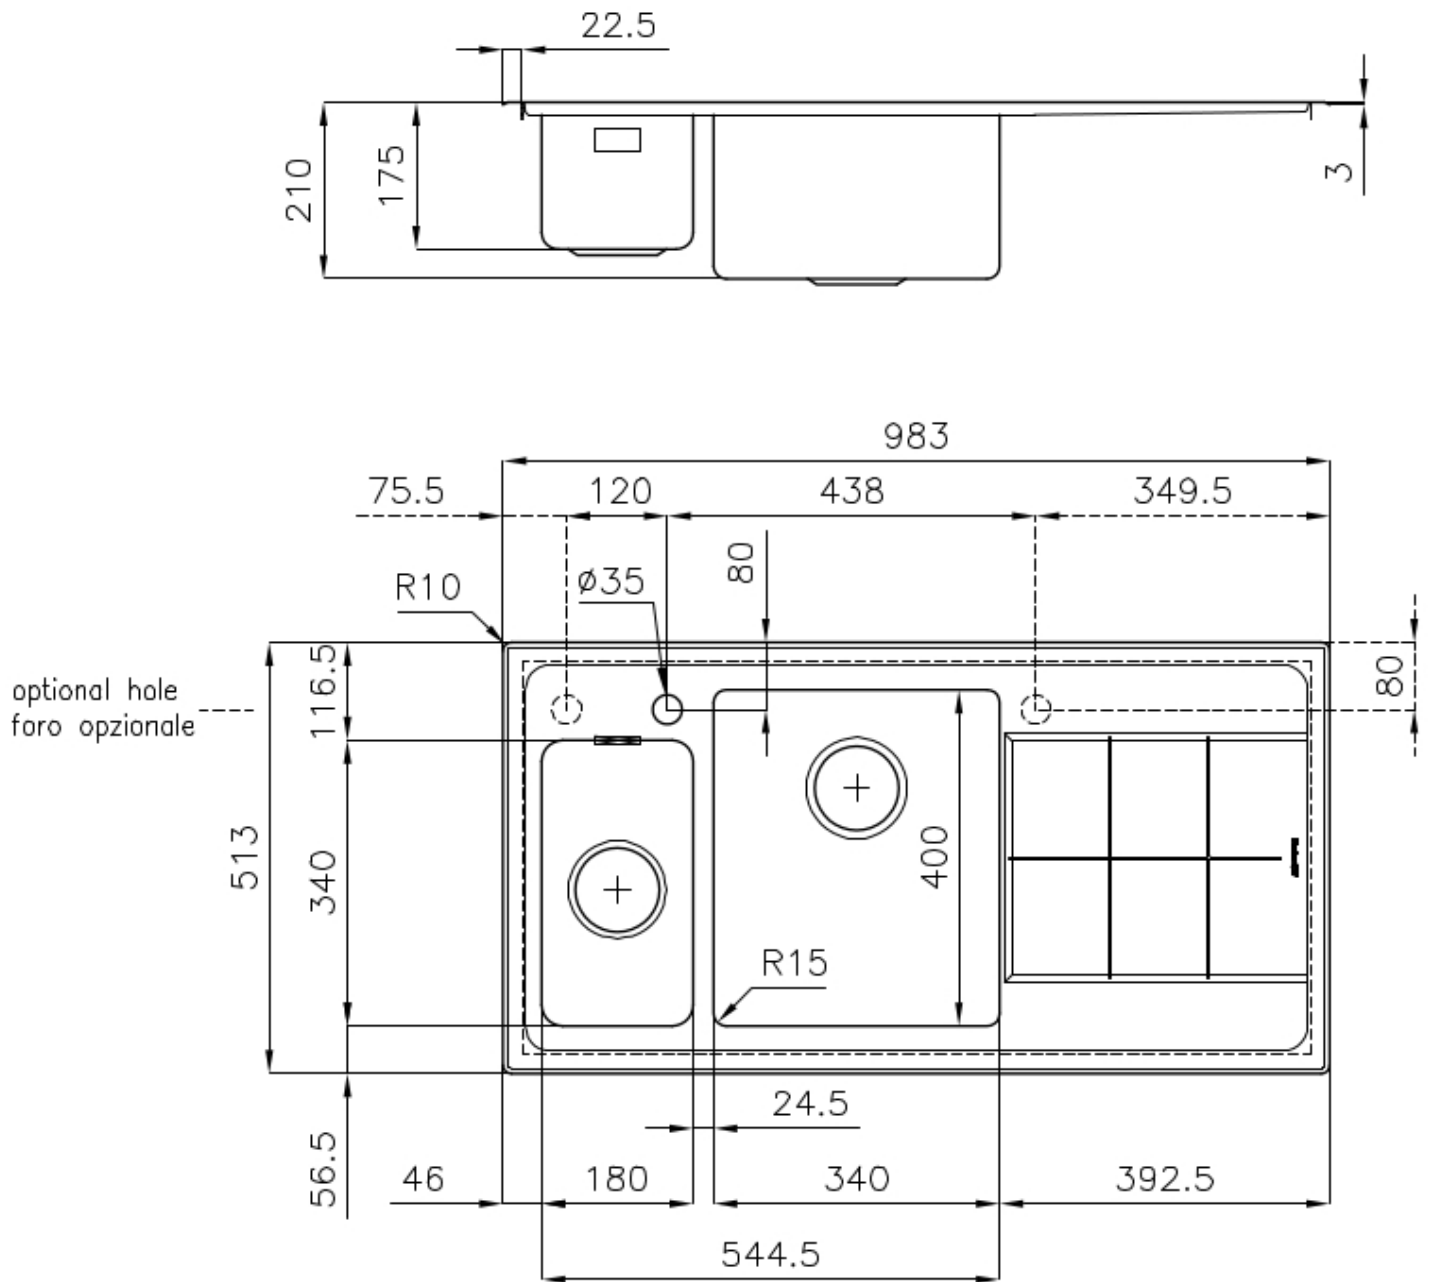

TECHNICAL DATA

OPTIONAL ACCESSORIES