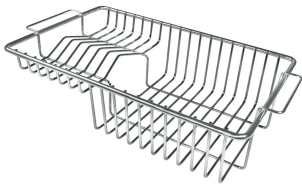

Basket 3,5" waste fitting The drain is equipped with a large 3.5" drain, with the practical basket cap that prevents the discharge of solid parts.

2nd / 3rd hole available The sink can be customized with the execution on request of additional holes, usable for double-hole mixers, for remote controlled drains or for the installation of soap dispensers. The positions are marked on the drawings with dotted line holes.

Small radius Bowls with squared shapes with a modern design and an increased capacity, for a minimal aesthetics connected with an extreme practicality.

Deep bowls This bowls reach an important depth, over 20 cm, thanks to the advanced production technology, that can be offer great capieny and practicality in all the washing operations.

TECHNICAL DATA

OPTIONAL ACCESSORIES

Glass chopping board 8631 300

HPDE Chopping board 8657 001

HPDE Twin chopping board 8644 101

Iroko-wood chopping board with stainless steel colander 8644 042

Iroko-wood sliding chopping board 8644 041

Stainless steel basket 8611 000

Stainless steel plate rack 8100 201

Stainless steel plate rack 8100 303

White bowl 8153 100

Graters kit with ring-holder and food collection tray 8159 101

Stainless steel perforated tray 8151 000