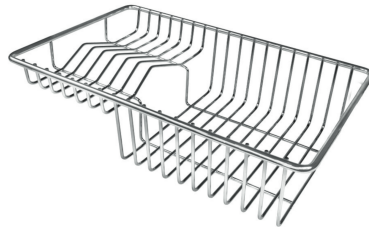

Basket 3,5" waste fitting The drain is equipped with a large 3.5" drain, with the practical basket cap that prevents the discharge of solid parts.

2nd / 3rd hole available The sink can be customized with the execution on request of additional holes, usable for double-hole mixers, for remote controlled drains or for the installation of soap dispensers. The positions are marked on the drawings with dotted line holes.

Small radius Bowls with squared shapes with a modern design and an increased capacity, for a minimal aesthetics connected with an extreme practicality.

Deep bowls This bowls reach an important depth, over 20 cm, thanks to the advanced production technology, that can be offer great capieny and practicality in all the washing operations.

TECHNICAL DATA

OPTIONAL ACCESSORIES

Glass chopping board 8631 300

HPDE Chopping board 8657 001

HPDE Twin chopping board 8644 101

Iroko-wood chopping board with stainless steel colander 8644 042

Iroko-wood sliding chopping board 8644 041

Stainless steel basket 8611 000

Stainless steel plate rack 8100 201

Stainless steel plate rack 8100 303

White bowl 8153 100

Graters kit with ring-holder and food collection tray 8159 101

Stainless steel perforated tray 8151 000