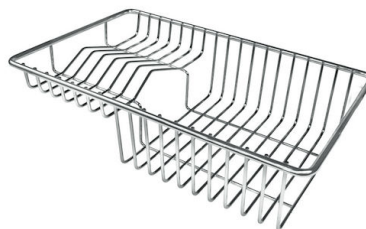

## OPTIONAL ACCESSORIES

Glass chopping board

HPDE Chopping board

HPDE Twin chopping board

Iroko-wood chopping board with stainless steel colander

Iroko-wood sliding chopping board

Stainless steel basket

Stainless steel plate rack

Stainless steel plate rack

White bowl

Graters kit with ring-holder and food collection tray

Stainless steel perforated tray

**WARNING:**

The accessories 8159101, 8100303,8151000 are only usable in combination with 8644101