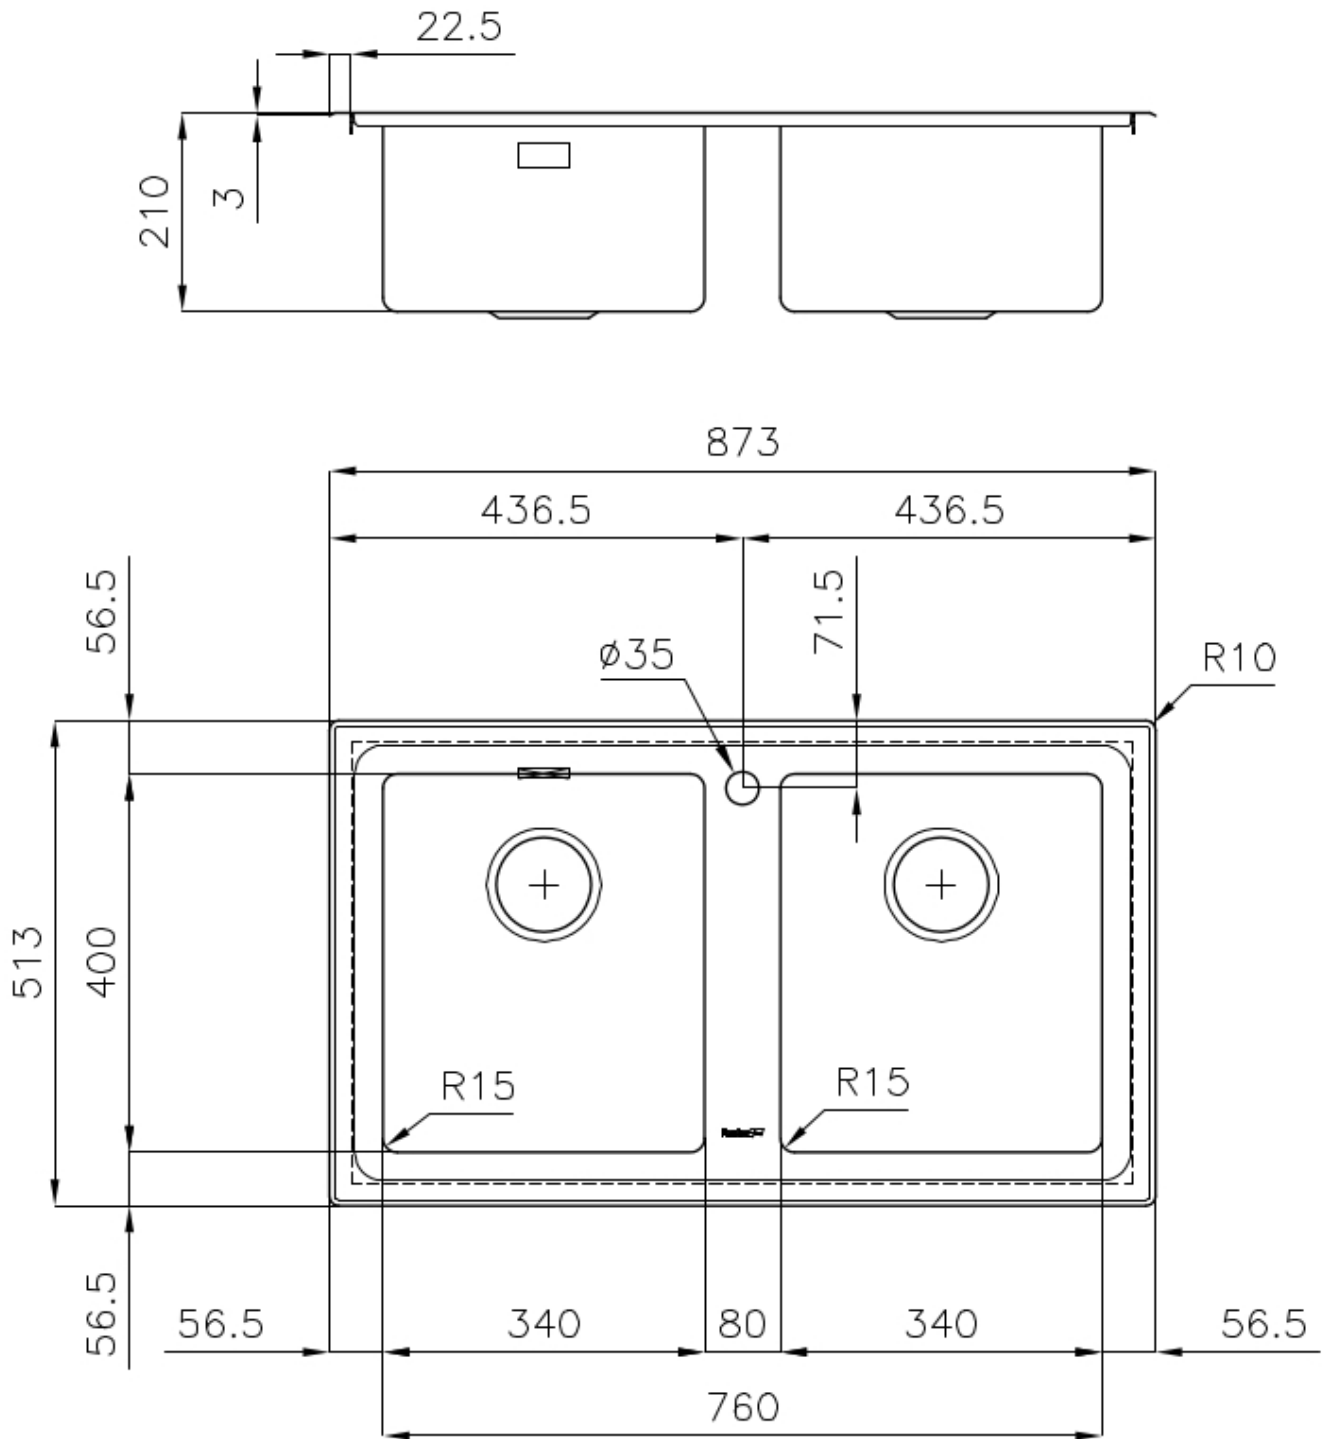

TECHNICAL DATA