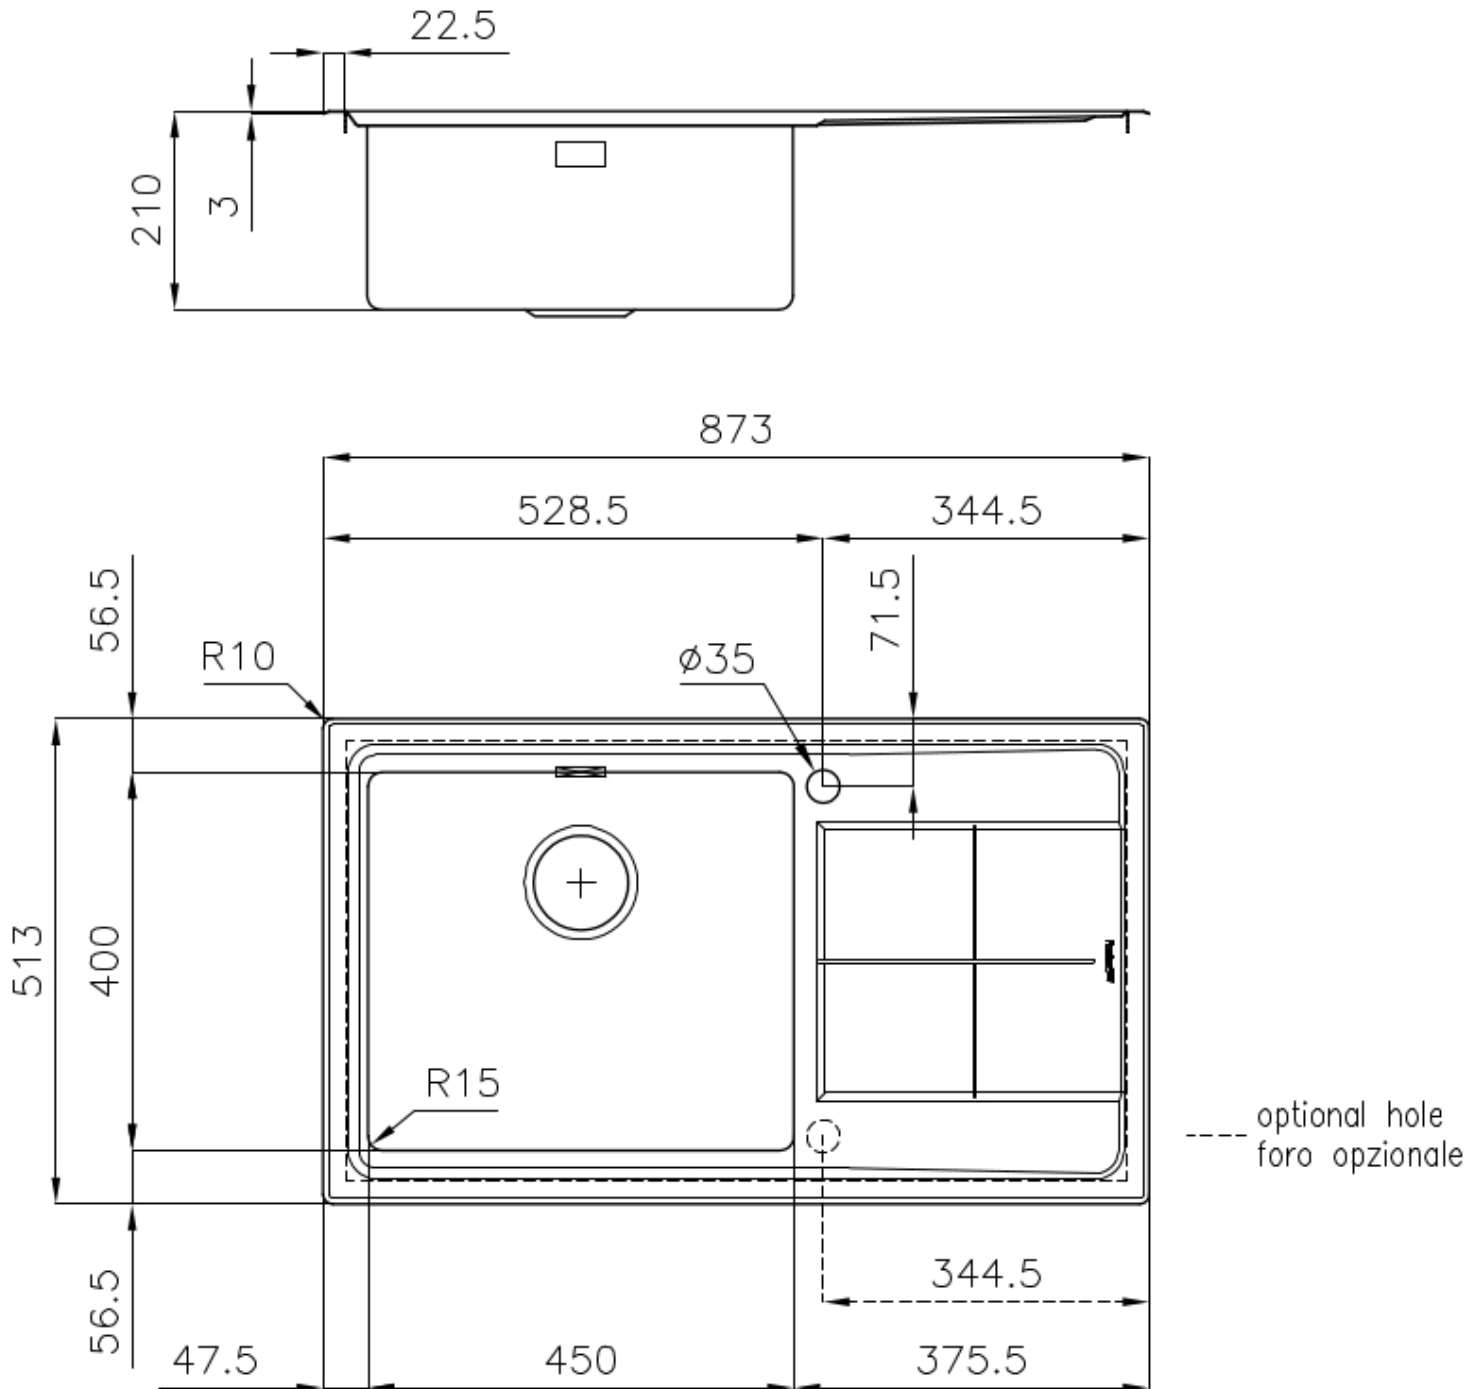

TECHNICAL DATA

OPTIONAL ACCESSORIES