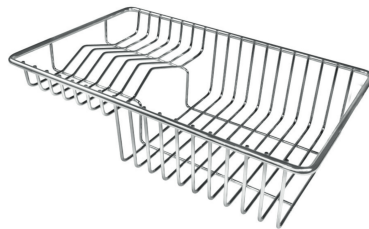

## OPTIONAL ACCESSORIES

Cestello inox 8612 000

Glass chopping board 8631 300

HPDE Chopping board 8657 001

HPDE Twin chopping board 8644 101

Iroko-wood chopping board with stainless steel colander 8644 042

Iroko-wood sliding chopping board 8644 041

Iroko-wood twin chopping board 8644 004

Stainless steel colander 8154 000

Stainless steel plate rack 8100 154

Stainless steel plate rack 8100 201

Stainless steel plate rack 8100 303

White bowl 8153 100

Graters kit with ring-holder and food collection tray 8159 101