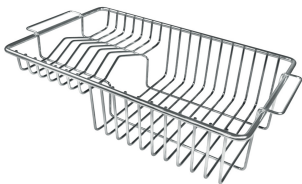

Glass chopping board 8631 300

HPDE Chopping board 8657 001

HPDE Twin chopping board 8644 101

Iroko-wood sliding chopping board 8644 041

Stainless steel plate rack 8100 154

White bowl 8153 100