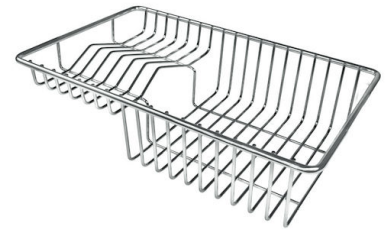

FEATURES

Automatic waste fitting	The waste-fitting with round remote knob is supplied; a practical accessory which makes it unnecessary to get wet in order to drain the water from the bowl.
Basket 3,5" waste fitting	The drain is equipped with a large 3.5" drain, with the practical basket cap that prevents the discharge of solid parts.
Deep bowls	This bowls reach an important depth, over 20 cm, thanks to the advanced production technology, that can be offer great capiciency and practicity in all the washing operations.
Double mixer hole	The large tap counter is already fitted with a series of 2 tap holes. In the second hole it is possible to install the remote control of the automatic drain or, alternatively, a practical soap dispenser.
High thickness	1mm thick steel. A significant thickness, which guarantees the maximum sturdiness and durability.
Perimetral overflow	The overflow is always a security on the Foster sinks that prevents the overflow of water in case of oversights. The perimeter drain solution improves aesthetics thanks to its square and essential shape.
Small radius	Bowls with squared shapes with a modern design and an increased capacity, for a minimal aesthetics connected with an extreme practicity.

TECHNICAL DATA

EQUIPMENT

Automatic waste fitting - PM

8407 113

OPTIONAL ACCESSORIES

HDPE Chopping board
8657 001

HPDE Twin chopping board
8644 101

Stainless steel plate rack
8100 303
* only in combination with the accessory
8644 101

Stainless steel plate rack
8100 201

White bowl
8153 100

Glass chopping board
8631 300

**Graters kit with ring-holder and
food collection tray**
8159 101
* only in combination with the accessory
8644 101

**Iroko-wood sliding chopping board
with stainless steel colander**
8644 044