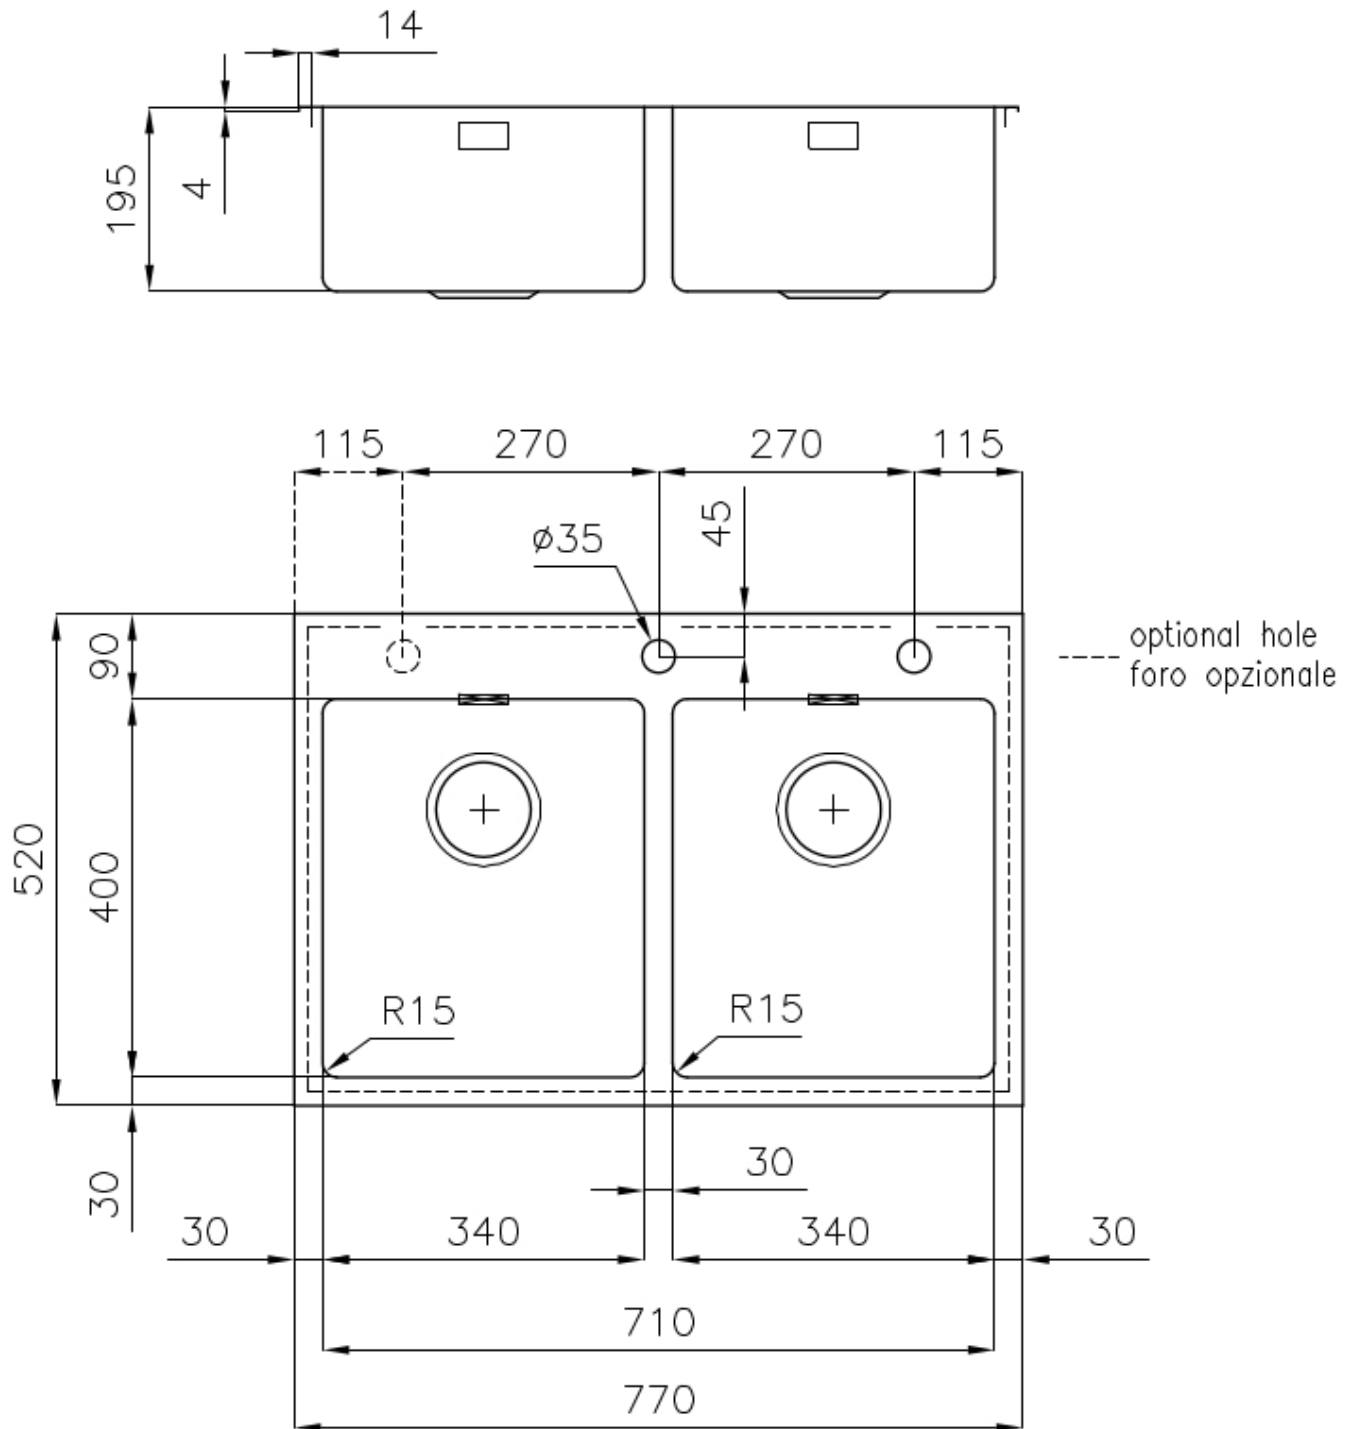

TECHNICAL DATA