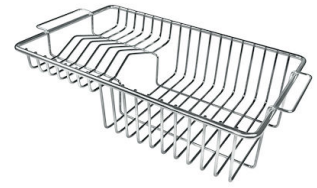

## OPTIONAL ACCESSORIES

HPDE Chopping board

HPDE Twin chopping board

Iroko-wood chopping board with stainless steel colander

Iroko-wood sliding chopping board

Stainless steel basket

Stainless steel plate rack

Stainless steel plate rack

White bowl

Graters kit with ring-holder and food collection tray

Stainless steel perforated tray

**WARNING:**

**The accessories 8159101, 8100303,8151000 are only usable in combination with 8644101**