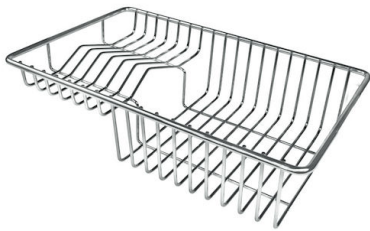

## OPTIONAL ACCESSORIES

HPDE Chopping board

HPDE Twin chopping board

Iroko-wood chopping board with stainless steel colander

Iroko-wood sliding chopping board

Stainless steel basket

Stainless steel plate rack

Stainless steel plate rack

White bowl

Graters kit with ring-holder and food collection tray

Stainless steel perforated tray

**WARNING:**

**The accessories 8159101, 8100303,8151000 are only usable in combination with 8644101**