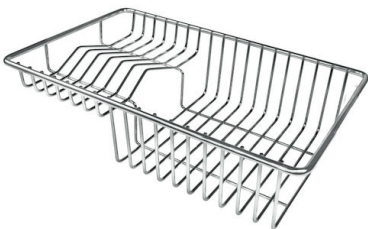

## OPTIONAL ACCESSORIES

**Glass chopping board**  
8631 300

**HDPE Chopping board**  
8657 001

**HPDE Twin chopping board**  
8644 101

**Stainless steel plate rack**  
8100 303

**Stainless steel plate rack**  
8100 201

**White bowl**  
8153 100

\* only in combination with the accessory  
8644 101

**Black grid**  
8100 617

**Black grid**  
8100 653

**Graters kit with ring-holder and food collection tray**

8159 101

\* only in combination with the accessory  
8644 101