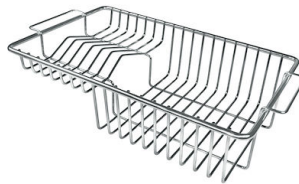

## OPTIONAL ACCESSORIES

**Glass chopping board**  
8631 300

**HDPE Chopping board**  
8657 001

**HPDE Twin chopping board**  
8644 101

**Stainless steel plate rack**  
8100 303

**Stainless steel plate rack**  
8100 201

**White bowl**  
8153 100

\* only in combination with the accessory  
8644 101

**Black grid**  
8100 617

**Black grid**  
8100 653

**Graters kit with ring-holder and food collection tray**

8159 101

\* only in combination with the accessory  
8644 101