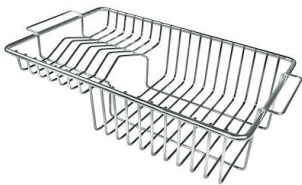

HPDE Twin chopping board

Iroko-wood chopping board with stainless steel colander

Iroko-wood sliding chopping board

Iroko-wood twin chopping board

Stainless steel colander

Stainless steel plate rack

Stainless steel plate rack

Stainless steel plate rack

White bowl

Graters kit with ring-holder and food collection tray

Stainless steel perforated tray

WARNING:

The accessories 8159101, 8100303,8151000 are only usable in combination with 8644101