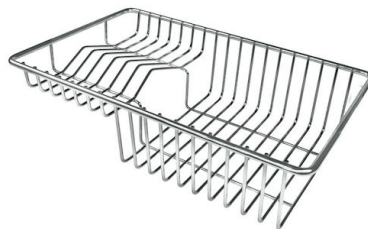

HPDE Twin chopping board

Iroko-wood chopping board with stainless steel colander

Iroko-wood sliding chopping board

Iroko-wood twin chopping board

Stainless steel colander

Stainless steel plate rack

Stainless steel plate rack

Stainless steel plate rack

White bowl

Graters kit with ring-holder and food collection tray

Stainless steel perforated tray

WARNING:

The accessories 8159101, 8100303,8151000 are only usable in combination with 8644101