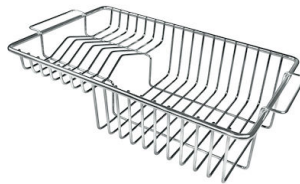

## OPTIONAL ACCESSORIES

**Glass chopping board**  
8631 300

**HDPE Chopping board**  
8657 001

**HPDE Twin chopping board**  
8644 101

**Stainless steel plate rack**  
8100 303

**Stainless steel plate rack**  
8100 201

**White bowl**  
8153 100

\* only in combination with the accessory  
8644 101

**Black grid**  
8100 617

**Graters kit with ring-holder and  
food collection tray**

8159 101

\* only in combination with the accessory  
8644 101