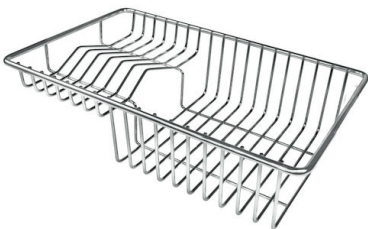

## OPTIONAL ACCESSORIES

**Glass chopping board**  
8631 300

**HDPE Chopping board**  
8657 001

**HPDE Twin chopping board**  
8644 101

**Stainless steel plate rack**  
8100 303

**Stainless steel plate rack**  
8100 201

**White bowl**  
8153 100

\* only in combination with the accessory  
8644 101

**Black grid**  
8100 617

**Graters kit with ring-holder and  
food collection tray**

8159 101

\* only in combination with the accessory  
8644 101