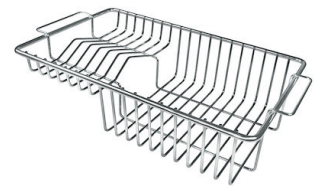

FEATURES

Automatic waste fitting	The waste-fitting with round remote knob is supplied; a practical accessory which makes it unnecessary to get wet in order to drain the water from the bowl.
Basket 3,5" waste fitting	The drain is equipped with a large 3.5" drain, with the practical basket cap that prevents the discharge of solid parts.
Deep bowls	This bowls reach an important depth, over 20 cm, thanks to the advanced production technology, that can be offer great capiciency and practicity in all the washing operations.
Double mixer hole	The large tap counter is already fitted with a series of 2 tap holes. In the second hole it is possible to install the remote control of the automatic drain or, alternatively, a practical soap dispenser.
High thickness	1mm thick steel. A significant thickness, which guarantees the maximum sturdiness and durability.
Perimetral overflow	The overflow is always a security on the Foster sinks that prevents the overflow of water in case of oversights. The perimeter drain solution improves aesthetics thanks to its square and essential shape.
Small radius	Bowls with squared shapes with a modern design and an increased capacity, for a minimal aesthetics connected with an extreme practicity.

TECHNICAL DATA

EQUIPMENT

Automatic waste fitting - PM
8407 113

OPTIONAL ACCESSORIES

Cestello inox
8612 000

Glass chopping board
8631 300

HDPE Chopping board
8657 001

HPDE Twin chopping board
8644 101

Stainless steel plate rack
8100 303
* only in combination with the accessory
8644 101

Stainless steel plate rack
8100 201

Stainless steel plate rack only usable in combination with the accessories 8644 003