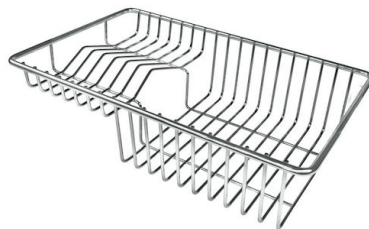

Base 60 cm

Dimensions 510x520 mm

Standard fittings Fixing hooks, gasket, drain, overflow and siphon, boxed packing

Mixer holes 2 standard holes

Built-in hole 490x500 mm

Drainer	No
Width	51 cm
Bowl dimension	450x400mm
Number of bowls	1 bowl
Waste fitting	Drain with automatic PM control

FEATURES

Automatic waste fitting	The waste-fitting with round remote knob is supplied; a practical accessory which makes it unnecessary to get wet in order to drain the water from the bowl.
Basket 3,5" waste fitting	The drain is equipped with a large 3.5" drain, with the practical basket cap that prevents the discharge of solid parts.
Deep bowls	This bowls reach an important depth, over 20 cm, thanks to the advanced production technology, that can be offer great capiciency and practicity in all the washing operations.
Double mixer hole	The large tap counter is already fitted with a series of 2 tap holes. In the second hole it is possible to install the remote control of the automatic drain or, alternatively, a practical soap dispenser.
High thickness	1mm thick steel. A significant thickness, which guarantees the maximum sturdiness and durability.
Perimetral overflow	The overflow is always a security on the Foster sinks that prevents the overflow of water in case of oversights. The perimeter drain solution improves aesthetics thanks to its square and essential shape.
Small radius	Bowls with squared shapes with a modern design and an increased capacity, for a minimal aesthetics connected with an extreme practicity.

TECHNICAL DATA

EQUIPMENT

Automatic waste fitting - PM
8407 113

OPTIONAL ACCESSORIES

Cestello inox
8612 000

Glass chopping board
8631 300

HDPE Chopping board
8657 001

HPDE Twin chopping board
8644 101

Stainless steel plate rack
8100 303
* only in combination with the accessory
8644 101

Stainless steel plate rack
8100 201

Stainless steel plate rack only usable in combination with the accessories 8644 003