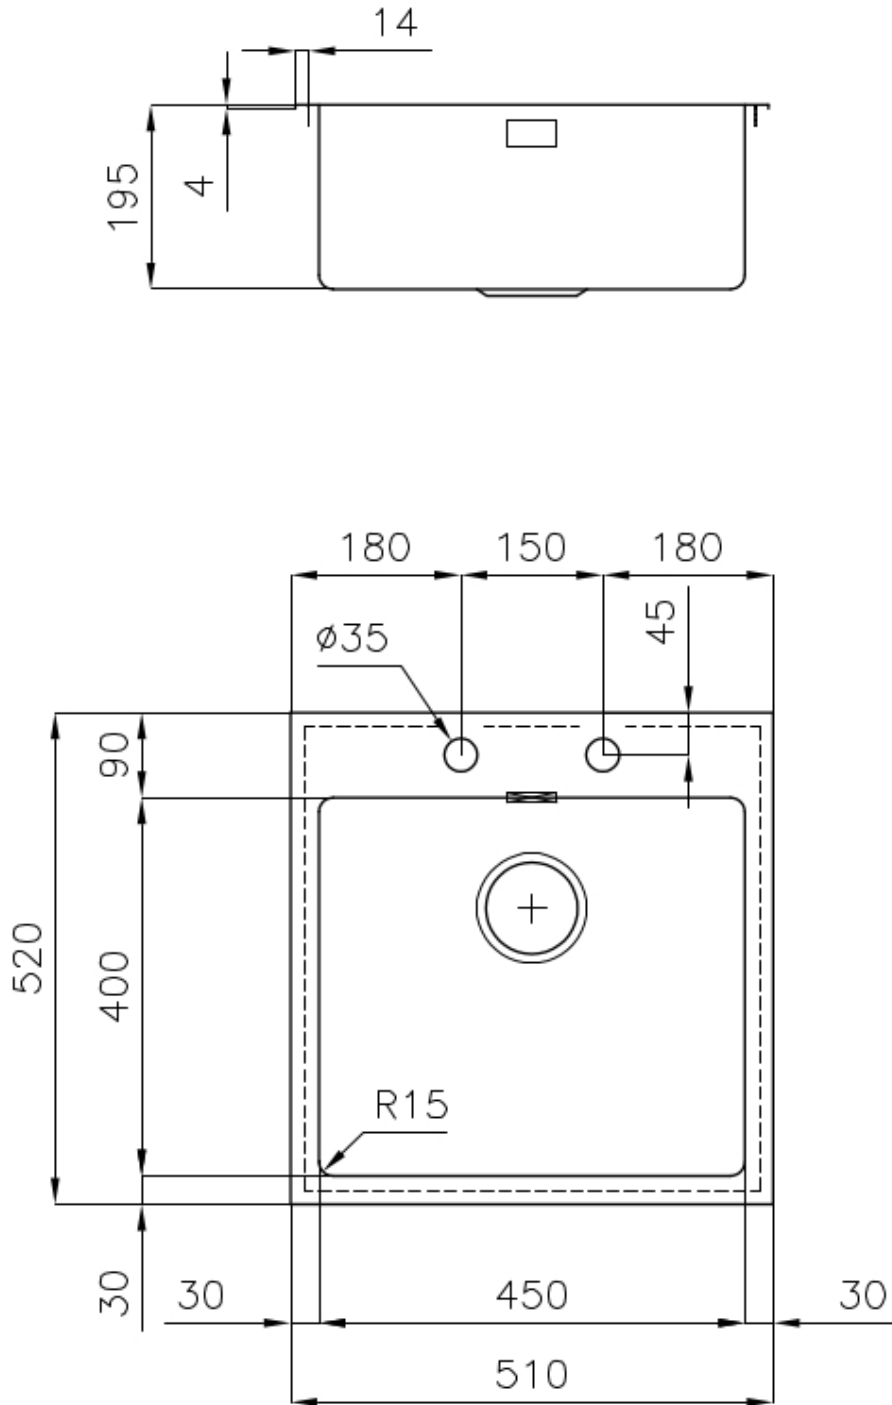

TECHNICAL DATA