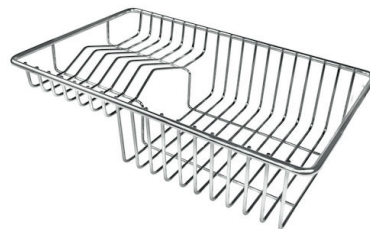

FEATURES

Automatic waste fitting	The waste-fitting with round remote knob is supplied; a practical accessory which makes it unnecessary to get wet in order to drain the water from the bowl.
Basket 3,5" waste fitting	The drain is equipped with a large 3.5" drain, with the practical basket cap that prevents the discharge of solid parts.
Deep bowls	This bowls reach an important depth, over 20 cm, thanks to the advanced production technology, that can be offer great capiciency and practicity in all the washing operations.
Double mixer hole	The large tap counter is already fitted with a series of 2 tap holes. In the second hole it is possible to install the remote control of the automatic drain or, alternatively, a practical soap dispenser.
High thickness	1mm thick steel. A significant thickness, which guarantees the maximum sturdiness and durability.
Perimetral overflow	The overflow is always a security on the Foster sinks that prevents the overflow of water in case of oversights. The perimeter drain solution improves aesthetics thanks to its square and essential shape.
Small radius	Bowls with squared shapes with a modern design and an increased capacity, for a minimal aesthetics connected with an extreme practicity.

HPDE Twin chopping board

Iroko-wood chopping board with stainless steel colander

Iroko-wood sliding chopping board

Iroko-wood twin chopping board

Stainless steel colander

Stainless steel plate rack

Stainless steel plate rack

Stainless steel plate rack

White bowl

Graters kit with ring-holder and food collection tray

Stainless steel perforated tray

WARNING:

The accessories 8159101, 8100303,8151000 are only usable in combination with 8644101