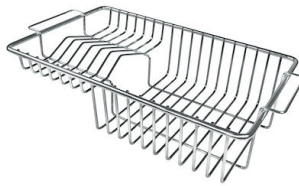

## FEATURES

Automatic waste fitting	The waste-fitting with round remote knob is supplied; a practical accessory which makes it unnecessary to get wet in order to drain the water from the bowl.
Basket 3,5" waste fitting	The drain is equipped with a large 3.5" drain, with the practical basket cap that prevents the discharge of solid parts.
Deep bowls	This bowls reach an important depth, over 20 cm, thanks to the advanced production technology, that can be offer great capiciency and practicity in all the washing operations.
Double mixer hole	The large tap counter is already fitted with a series of 2 tap holes. In the second hole it is possible to install the remote control of the automatic drain or, alternatively, a practical soap dispenser.
High thickness	1mm thick steel. A significant thickness, which guarantees the maximum sturdiness and durability.
Perimetral overflow	The overflow is always a security on the Foster sinks that prevents the overflow of water in case of oversights. The perimeter drain solution improves aesthetics thanks to its square and essential shape.
Small radius	Bowls with squared shapes with a modern design and an increased capacity, for a minimal aesthetics connected with an extreme practicity.

## OPTIONAL ACCESSORIES

**Glass chopping board**  
8631 300

**HDPE Chopping board**  
8657 001

**HPDE Twin chopping board**  
8644 101

**Stainless steel plate rack**  
8100 303

**Stainless steel plate rack**  
8100 201

**White bowl**  
8153 100

\* only in combination with the accessory  
8644 101

**Black grid**  
8100 617

**Black grid**  
8100 652

**Graters kit with ring-holder and food collection tray**

8159 101

\* only in combination with the accessory  
8644 101