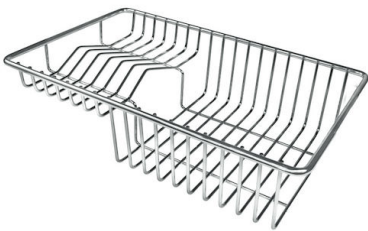

## FEATURES

Automatic waste fitting	The waste-fitting with round remote knob is supplied; a practical accessory which makes it unnecessary to get wet in order to drain the water from the bowl.
Basket 3,5" waste fitting	The drain is equipped with a large 3.5" drain, with the practical basket cap that prevents the discharge of solid parts.
Deep bowls	This bowls reach an important depth, over 20 cm, thanks to the advanced production technology, that can be offer great capiciency and practicity in all the washing operations.
Double mixer hole	The large tap counter is already fitted with a series of 2 tap holes. In the second hole it is possible to install the remote control of the automatic drain or, alternatively, a practical soap dispenser.
High thickness	1mm thick steel. A significant thickness, which guarantees the maximum sturdiness and durability.
Perimetral overflow	The overflow is always a security on the Foster sinks that prevents the overflow of water in case of oversights. The perimeter drain solution improves aesthetics thanks to its square and essential shape.
Small radius	Bowls with squared shapes with a modern design and an increased capacity, for a minimal aesthetics connected with an extreme practicity.

## OPTIONAL ACCESSORIES

**Glass chopping board**  
8631 300

**HDPE Chopping board**  
8657 001

**HPDE Twin chopping board**  
8644 101

**Stainless steel plate rack**  
8100 303

**Stainless steel plate rack**  
8100 201

**White bowl**  
8153 100

\* only in combination with the accessory  
8644 101

**Black grid**  
8100 617

**Black grid**  
8100 652

**Graters kit with ring-holder and food collection tray**

8159 101

\* only in combination with the accessory  
8644 101