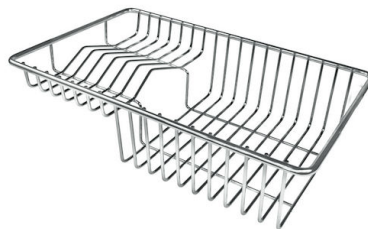

FEATURES

Automatic waste fitting	The waste-fitting with round remote knob is supplied; a practical accessory which makes it unnecessary to get wet in order to drain the water from the bowl.
Basket 3,5" waste fitting	The drain is equipped with a large 3.5" drain, with the practical basket cap that prevents the discharge of solid parts.
Deep bowls	This bowls reach an important depth, over 20 cm, thanks to the advanced production technology, that can be offer great capiciency and practicity in all the washing operations.
Double mixer hole	The large tap counter is already fitted with a series of 2 tap holes. In the second hole it is possible to install the remote control of the automatic drain or, alternatively, a practical soap dispenser.
High thickness	1mm thick steel. A significant thickness, which guarantees the maximum sturdiness and durability.
Perimetral overflow	The overflow is always a security on the Foster sinks that prevents the overflow of water in case of oversights. The perimeter drain solution improves aesthetics thanks to its square and essential shape.
Small radius	Bowls with squared shapes with a modern design and an increased capacity, for a minimal aesthetics connected with an extreme practicity.

HPDE Twin chopping board

Iroko-wood chopping board with stainless steel colander

Iroko-wood sliding chopping board

Iroko-wood twin chopping board

Stainless steel colander

Stainless steel plate rack

Stainless steel plate rack

Stainless steel plate rack

White bowl

Graters kit with ring-holder and food collection tray

Stainless steel perforated tray

WARNING:

The accessories 8159101, 8100303,8151000 are only usable in combination with 8644101