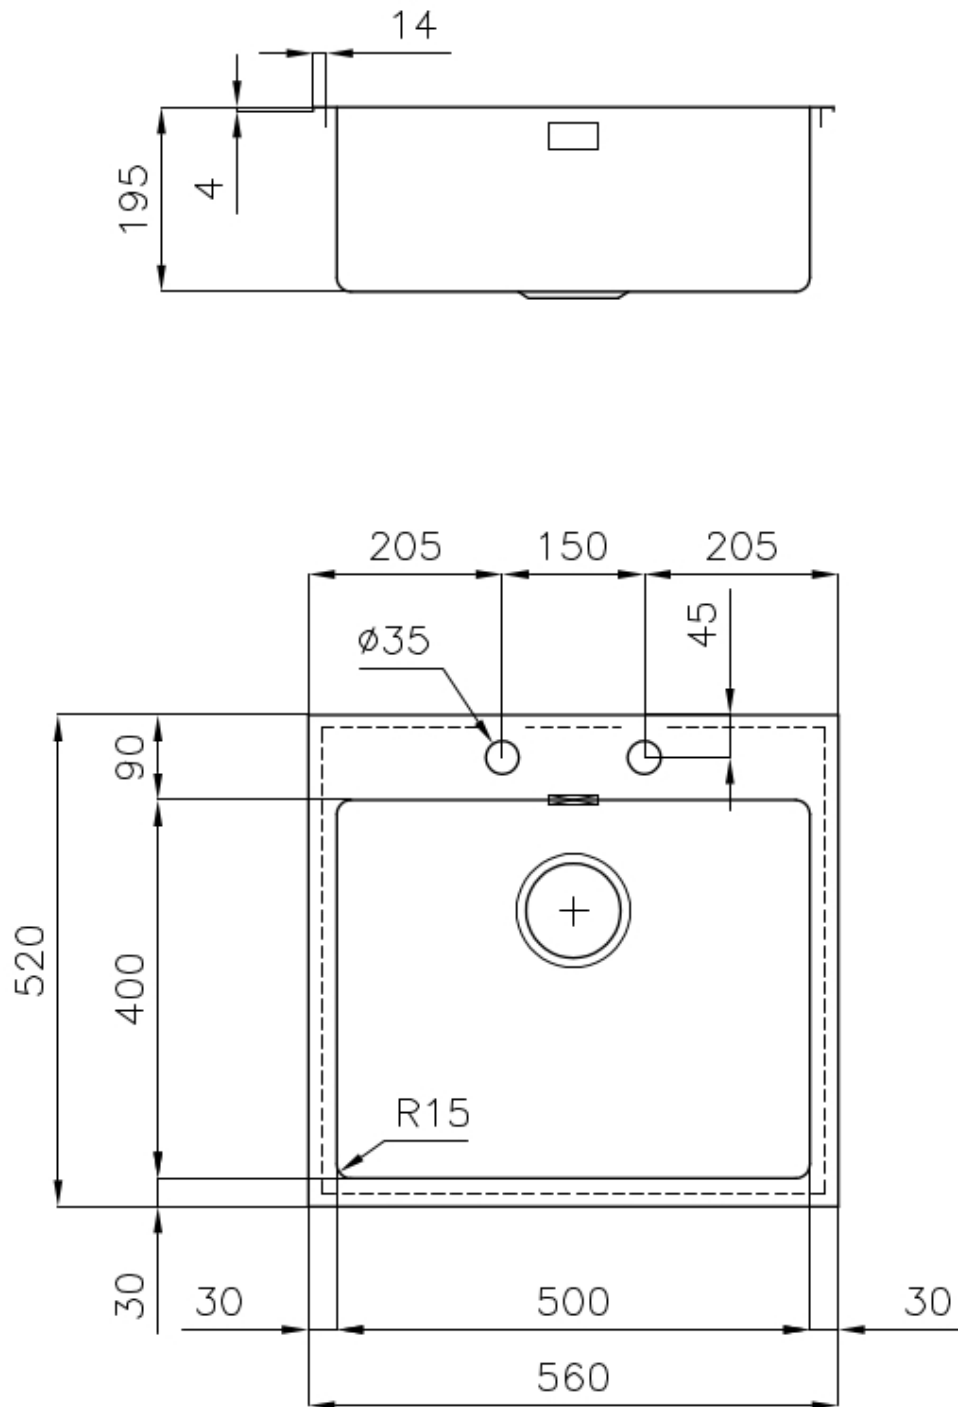

TECHNICAL DATA