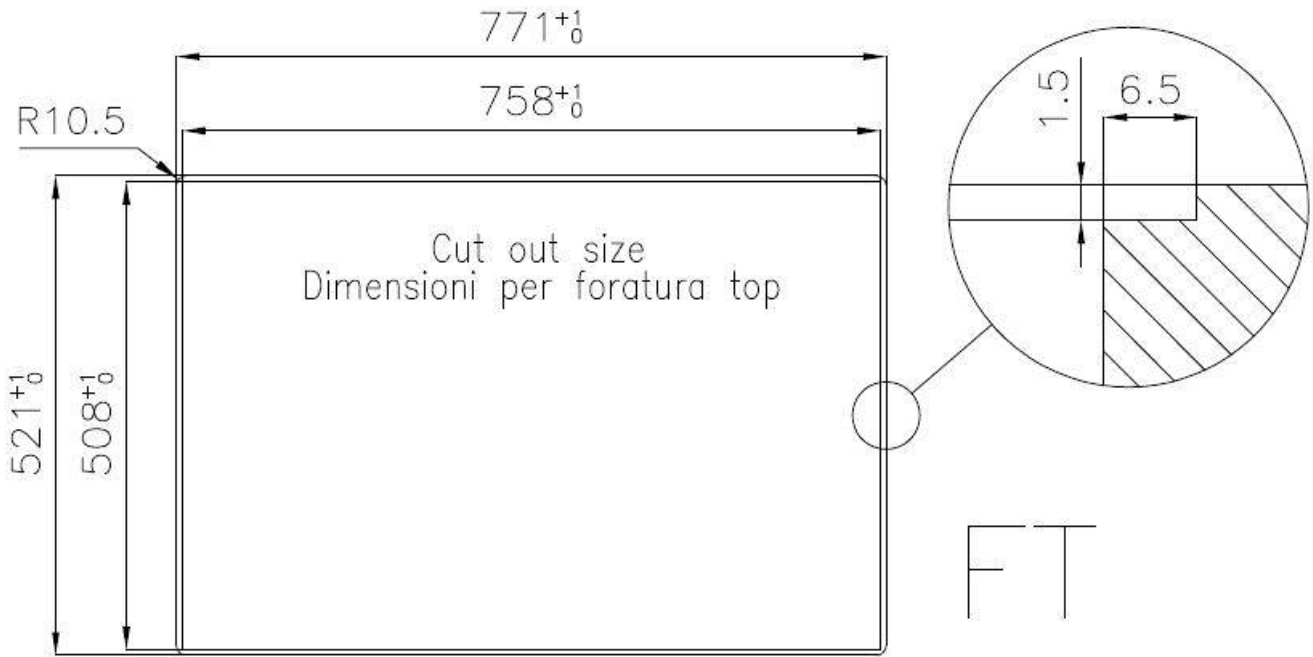

Lavello serie KE cod. 2269/080