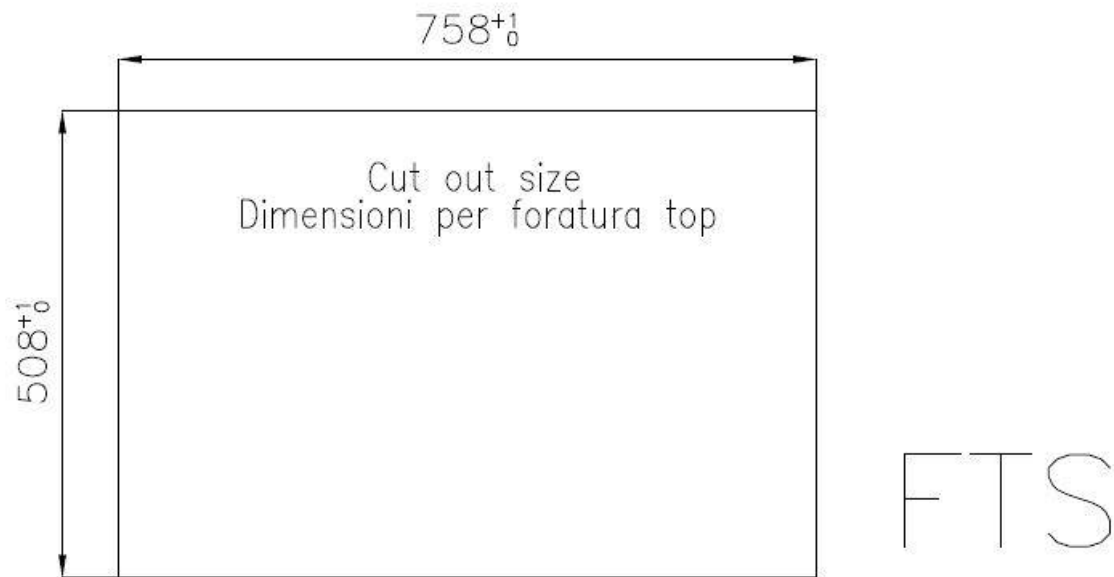

Width 77 cm

Bowl dimension 340x400mm

Number of bowls 2 bowls

Waste fitting Drain with automatic PM control

FEATURES

VINTAGE The Vintage finish gives the product a long-lived and elegant look, creating a surface that does not fear scratches.

High thickness 1mm thick steel. A significant thickness, which guarantees the maximum sturdiness and durability.

Perimetral overflow The overflow is always a security on the Foster sinks that prevents the overflow of water in case of oversights. The perimeter drain solution improves aesthetics thanks to its square and essential shape.

Small radius Bowls with squared shapes with a modern design and an increased capacity, for a minimal aesthetics connected with an extreme praticity.

TECHNICAL DATA

Lavello serie KE cod. 2269/080

GALLERY

EQUIPMENT