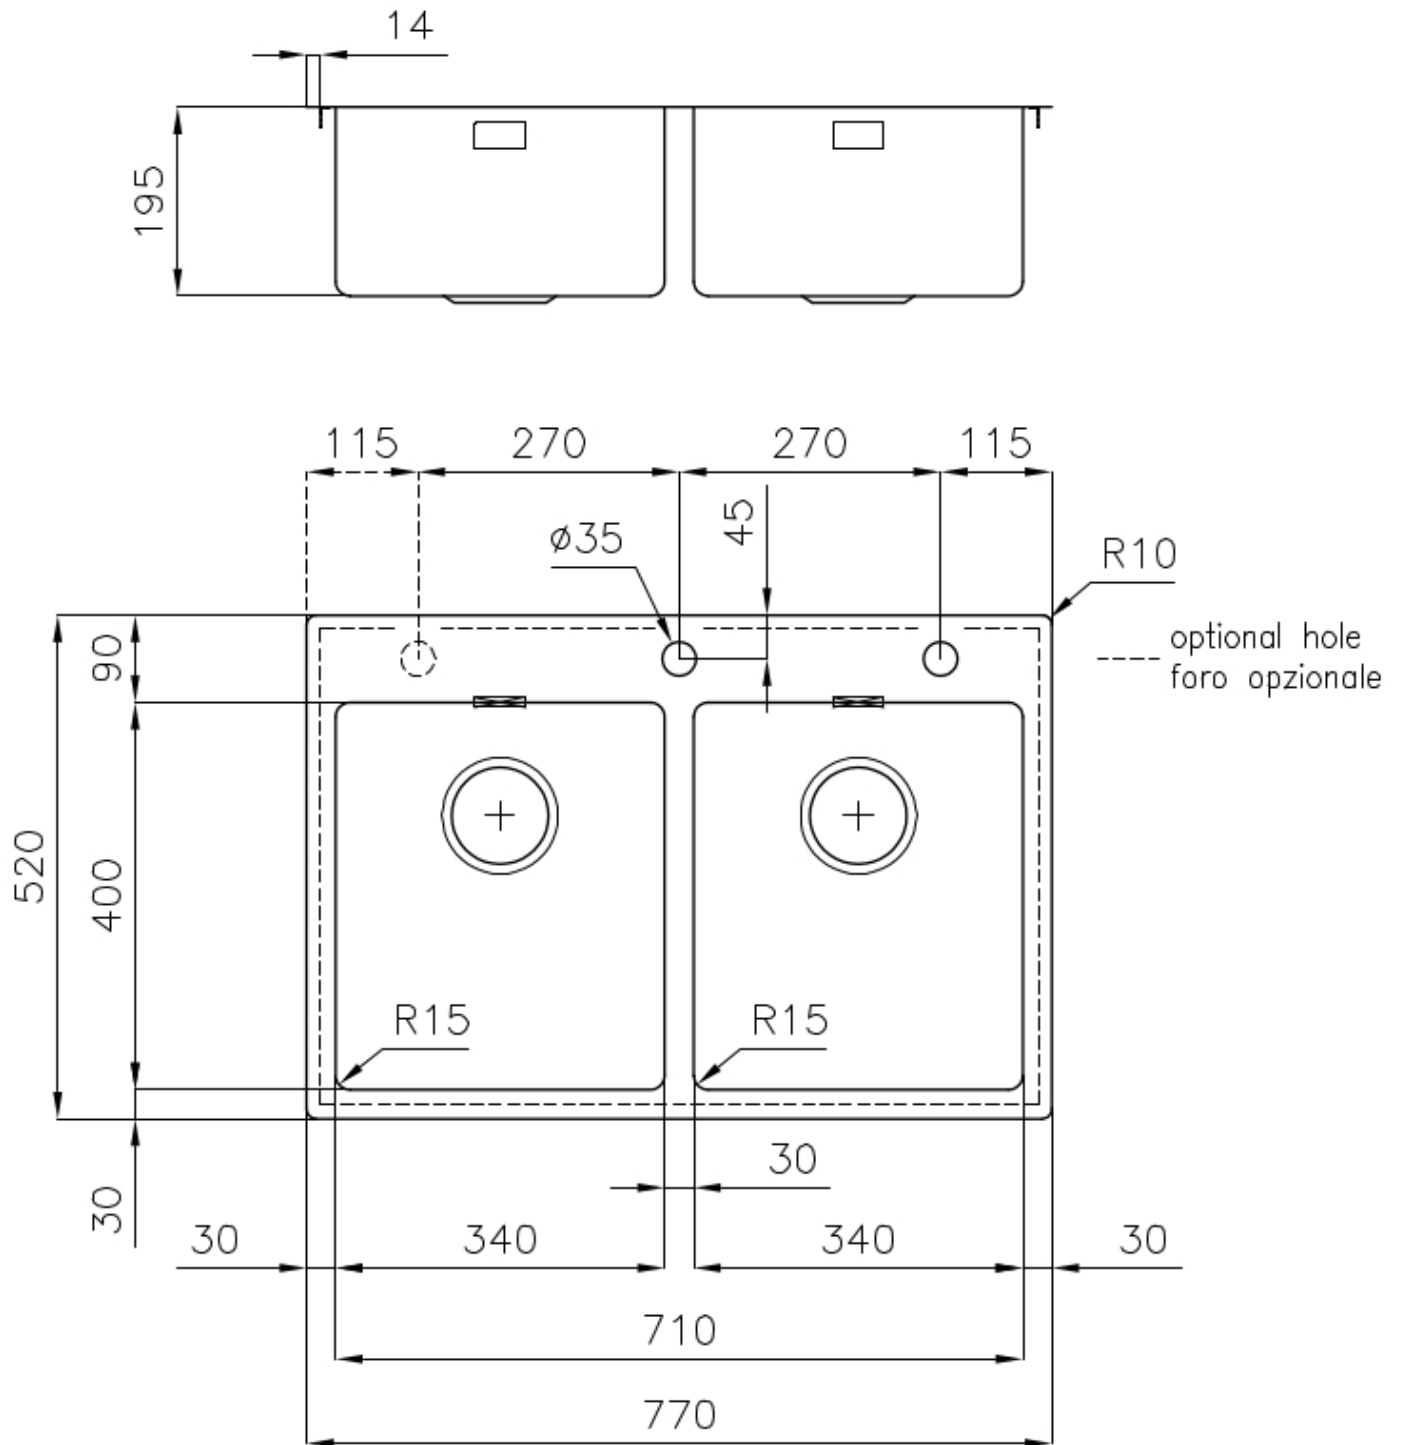

TECHNICAL DATA