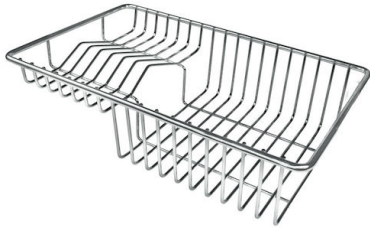

## OPTIONAL ACCESSORIES

**HDPE Chopping board**  
8657 001

**HPDE Twin chopping board**  
8644 101

**Stainless steel basket**  
8611 000

**Stainless steel plate rack**  
8100 303  
\* only in combination with the accessory  
8644 101

**Stainless steel plate rack**  
8100 201

**White bowl**  
8153 100

**Graters kit with ring-holder and  
food collection tray**  
8159 101  
\* only in combination with the accessory  
8644 101

**Stainless steel perforated tray**  
8151 000  
\* only in combination with the accessory  
8644 101