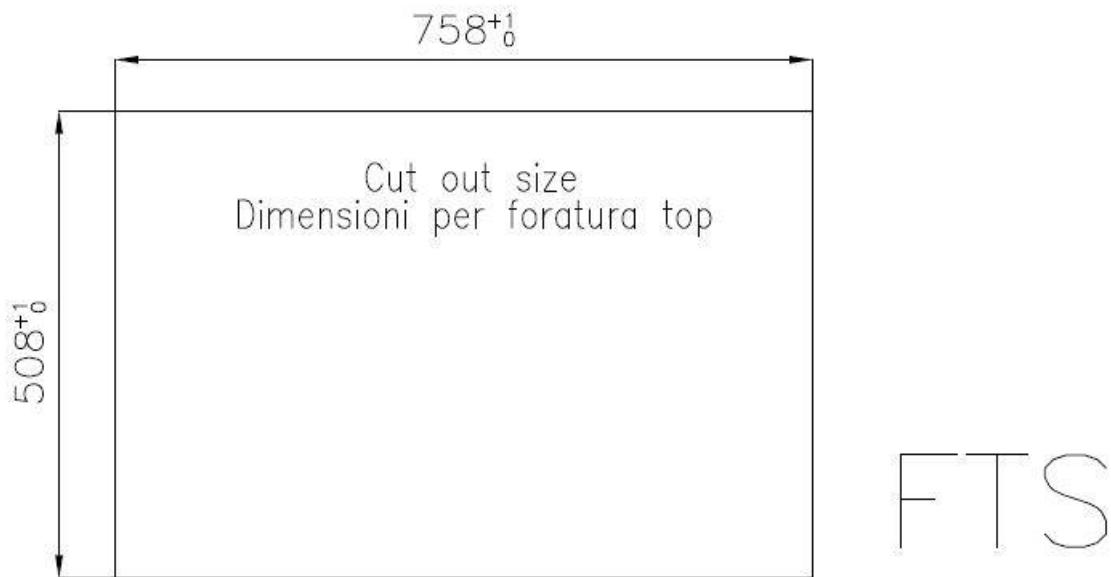

Lavello serie KE cod. 2269/050