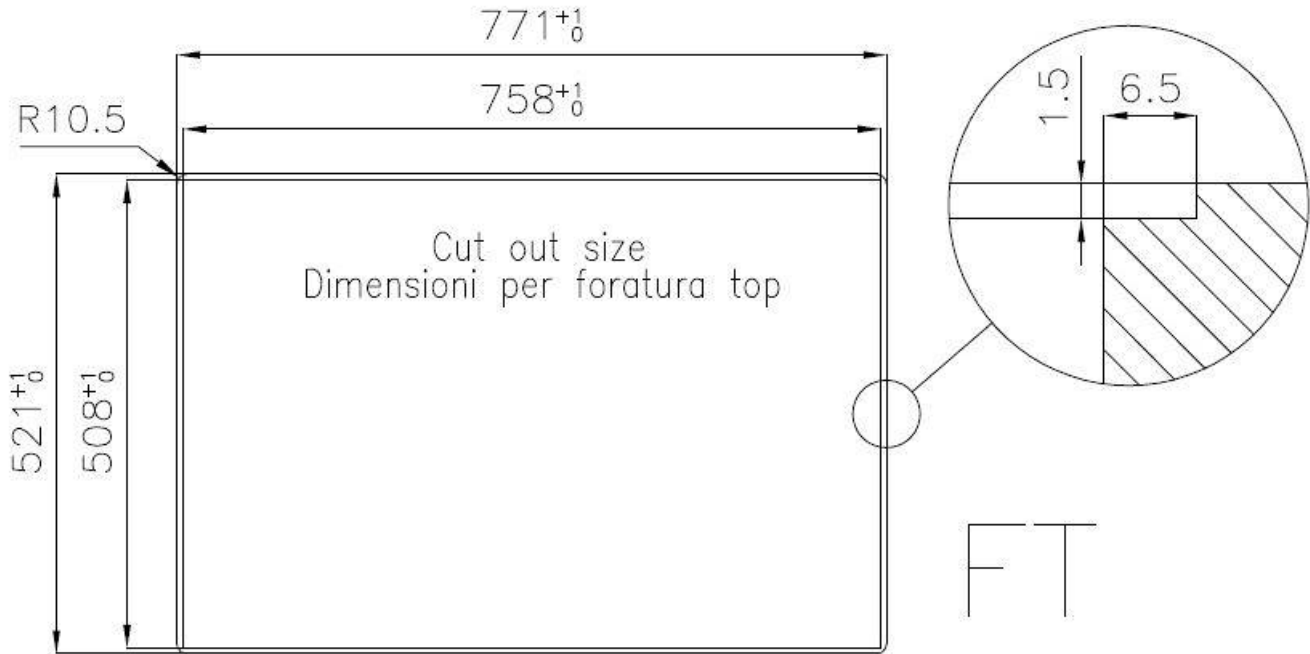

Lavello serie KE cod. 2269/050