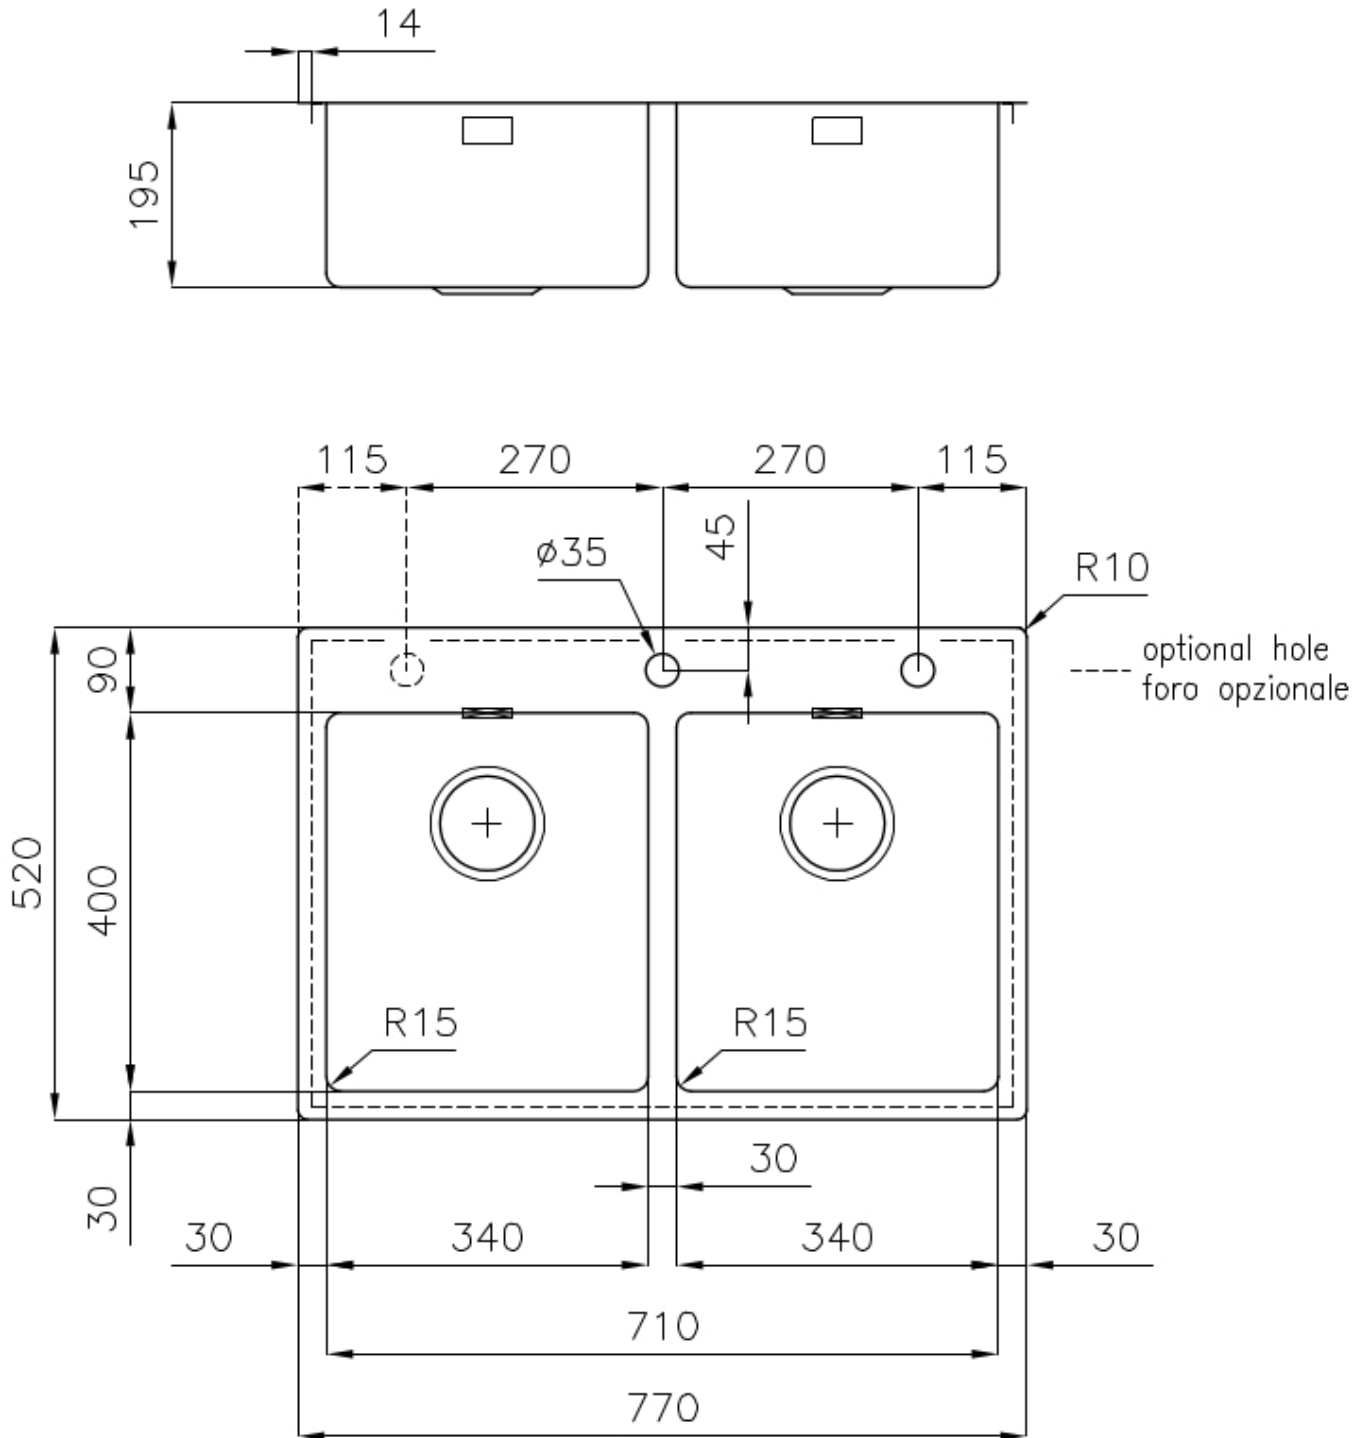

TECHNICAL DATA