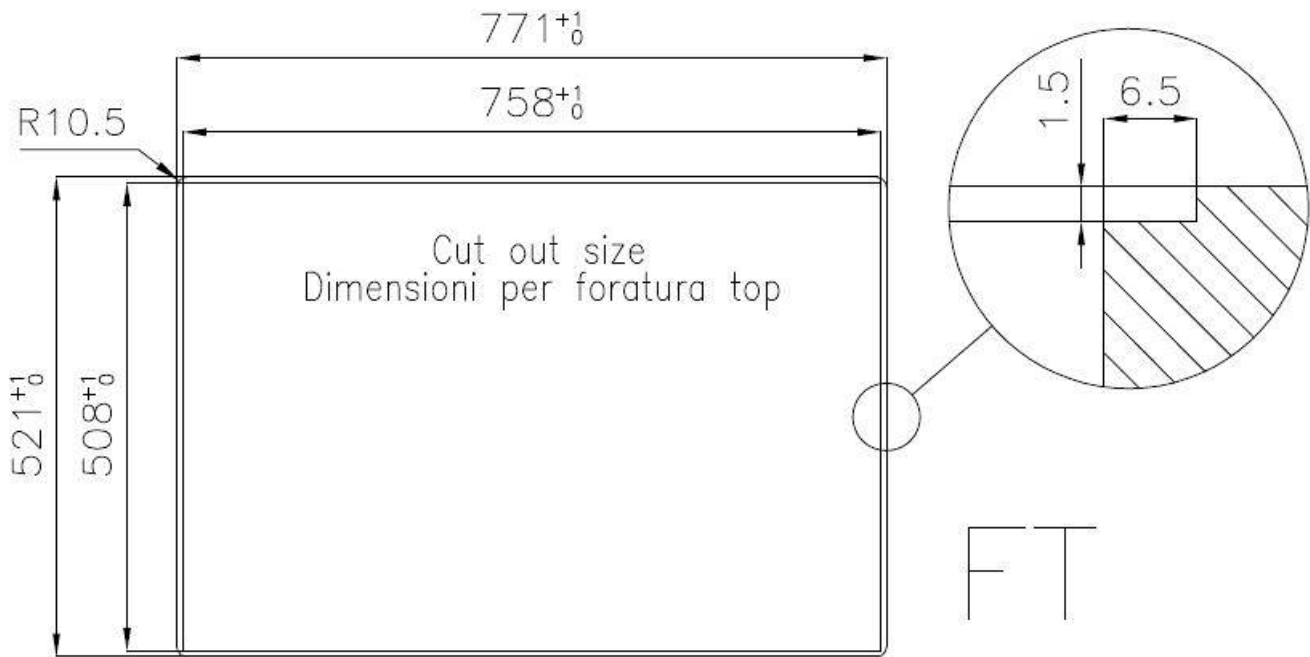

Lavello serie KE cod. 2269/050