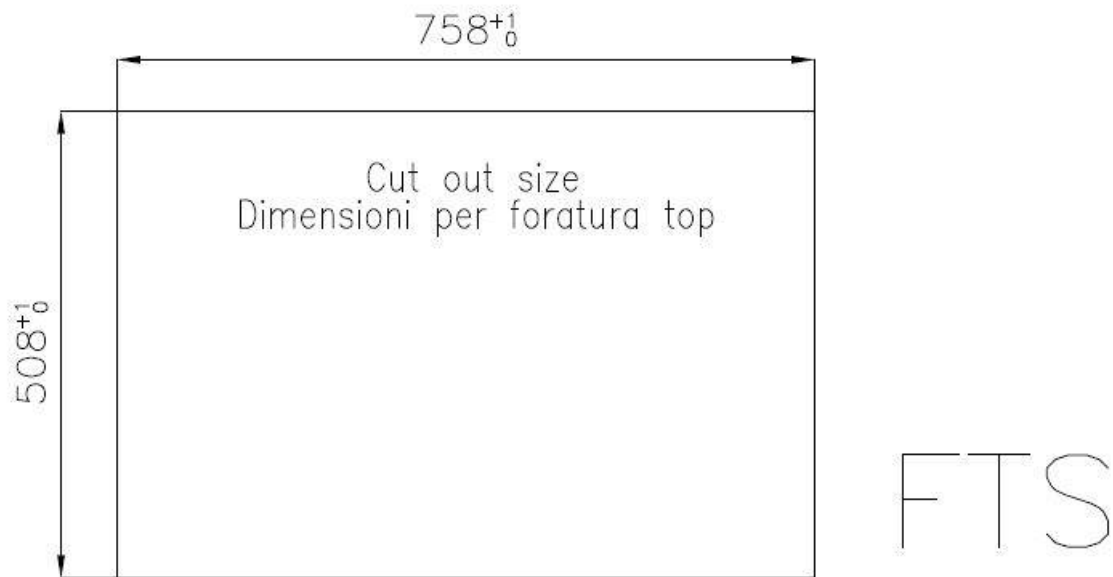

Lavello serie KE cod. 2269/050