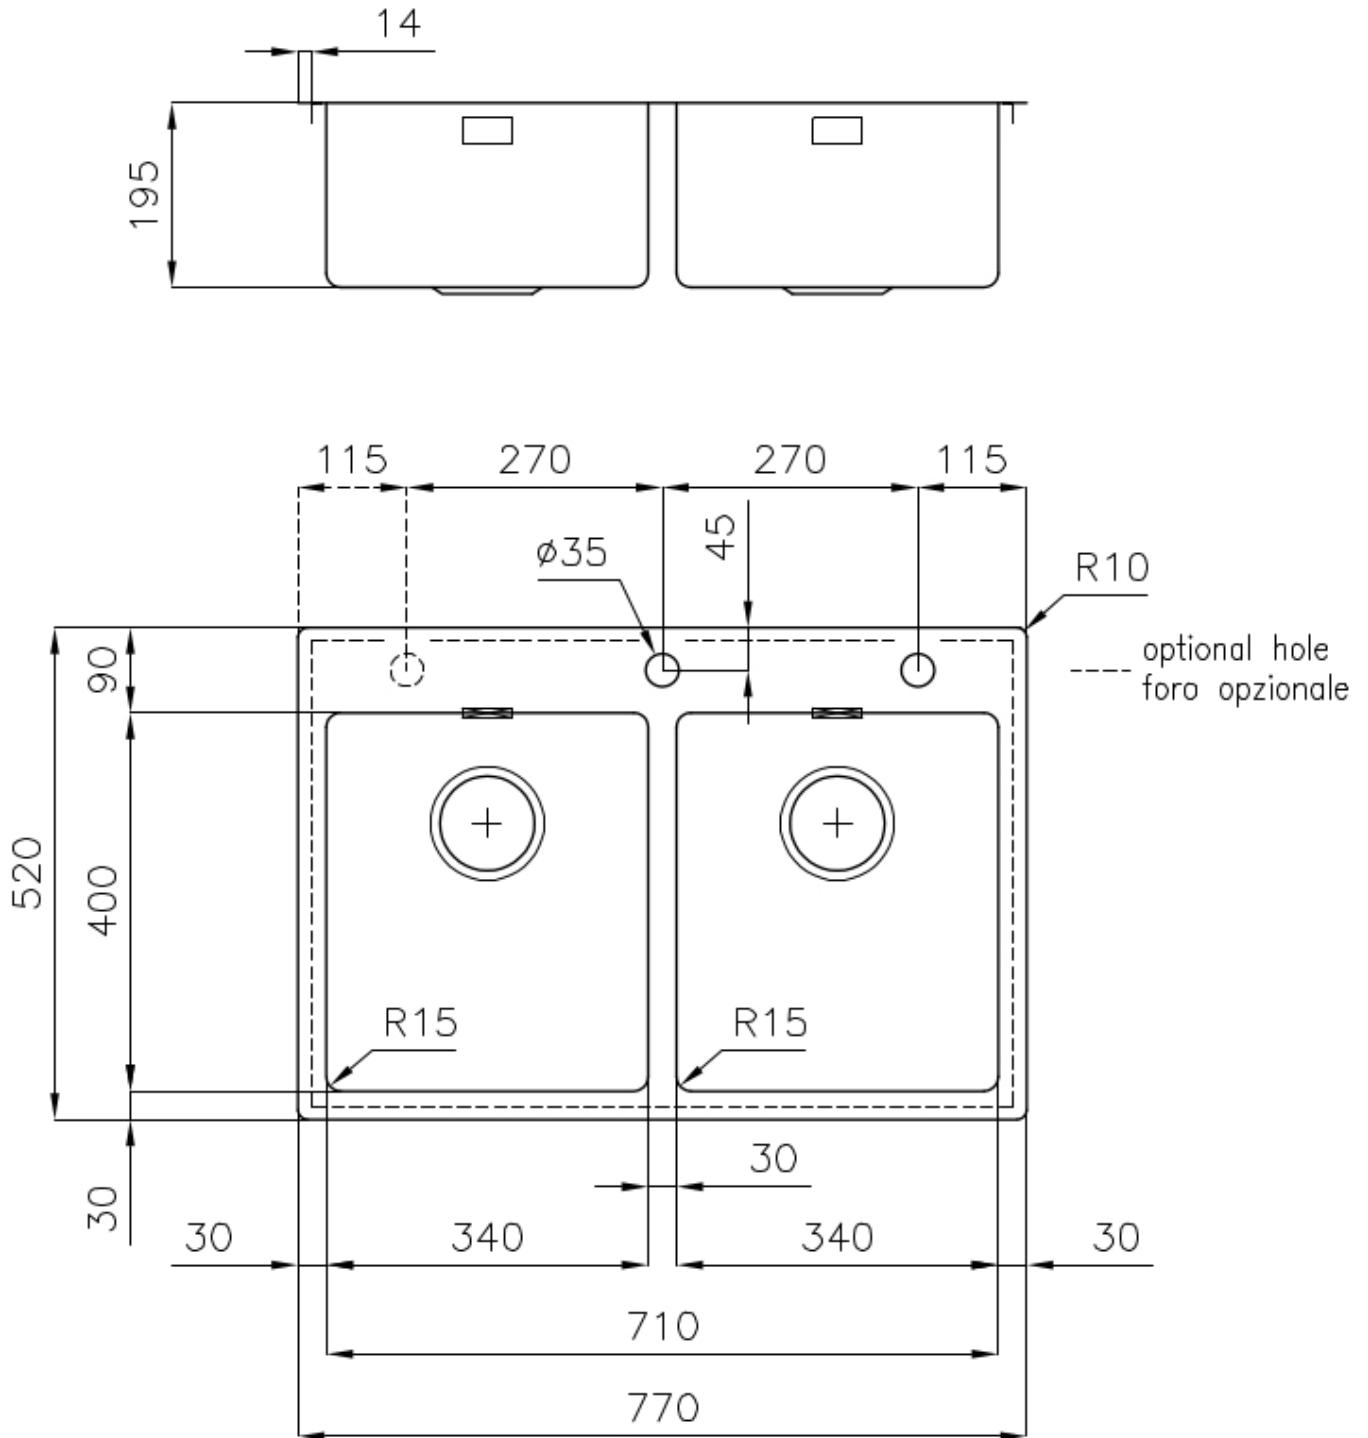

Sink KE Filotop

Kitchen Sinks

Code: 2269 050

DETAILS

Edge/Installation Type	Flush-mount Top-mount
Finish	Foster brushed
Material	AISI 304 stainless steel
Texture	Foster brushed
Base	80 cm
Dimensions	770x520 mm
Standard fittings	Fixing hooks, gasket, drain, overflow and siphon, boxed packing
Mixer holes	2 standard holes - 3rd hole on request
Built-in hole	View technical data sheet

Drainer	No
Width	77 cm
Bowl dimension	340x400mm
Number of bowls	2 bowls
Waste fitting	Drain with automatic PM control

FEATURES

Automatic waste fitting	The waste-fitting with round remote knob is supplied; a practical accessory which makes it unnecessary to get wet in order to drain the water from the bowl.
Basket 3,5" waste fitting	The drain is equipped with a large 3.5" drain, with the practical basket cap that prevents the discharge of solid parts.
Deep bowls	This bowls reach an important depth, over 20 cm, thanks to the advanced production technology, that can be offer great capiciency and practicity in all the washing operations.
Double mixer hole	The large tap counter is already fitted with a series of 2 tap holes. In the second hole it is possible to install the remote control of the automatic drain or, alternatively, a practical soap dispenser.
High thickness	1mm thick steel. A significant thickness, which guarantees the maximum sturdiness and durability.
Perimetral overflow	The overflow is always a security on the Foster sinks that prevents the overflow of water in case of oversights. The perimeter drain solution improves aesthetics thanks to its square and essential shape.
Small radius	Bowls with squared shapes with a modern design and an increased capacity, for a minimal aesthetics connected with an extreme practicity.

TECHNICAL DATA

Lavello serie KE cod. 2269/050

GALLERY

EQUIPMENT

Automatic waste fitting

OPTIONAL ACCESSORIES

HPDE Chopping board

HPDE Twin chopping board