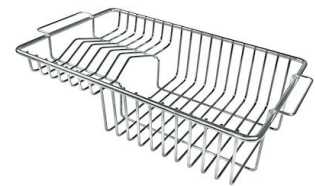

Stainless steel plate rack