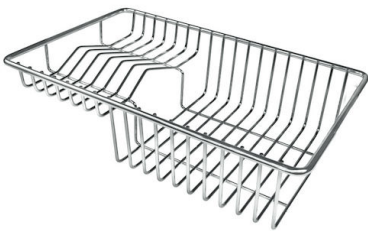

Small radius Bowls with squared shapes with a modern design and an increased capacity, for a minimal aesthetics connected with an extreme practicity.

TECHNICAL DATA

Lavello serie KE cod. 2266/080

GALLERY

EQUIPMENT

Automatic waste fitting - PM
8407 113

OPTIONAL ACCESSORIES

Glass chopping board
8631 300

HDPE Chopping board
8657 001

HPDE Twin chopping board
8644 101

Stainless steel plate rack
8100 303

Stainless steel plate rack
8100 201

White bowl
8153 100

* only in combination with the accessory
8644 101

Black grid
8100 617

Black grid
8100 653

Graters kit with ring-holder and food collection tray

8159 101

* only in combination with the accessory
8644 101