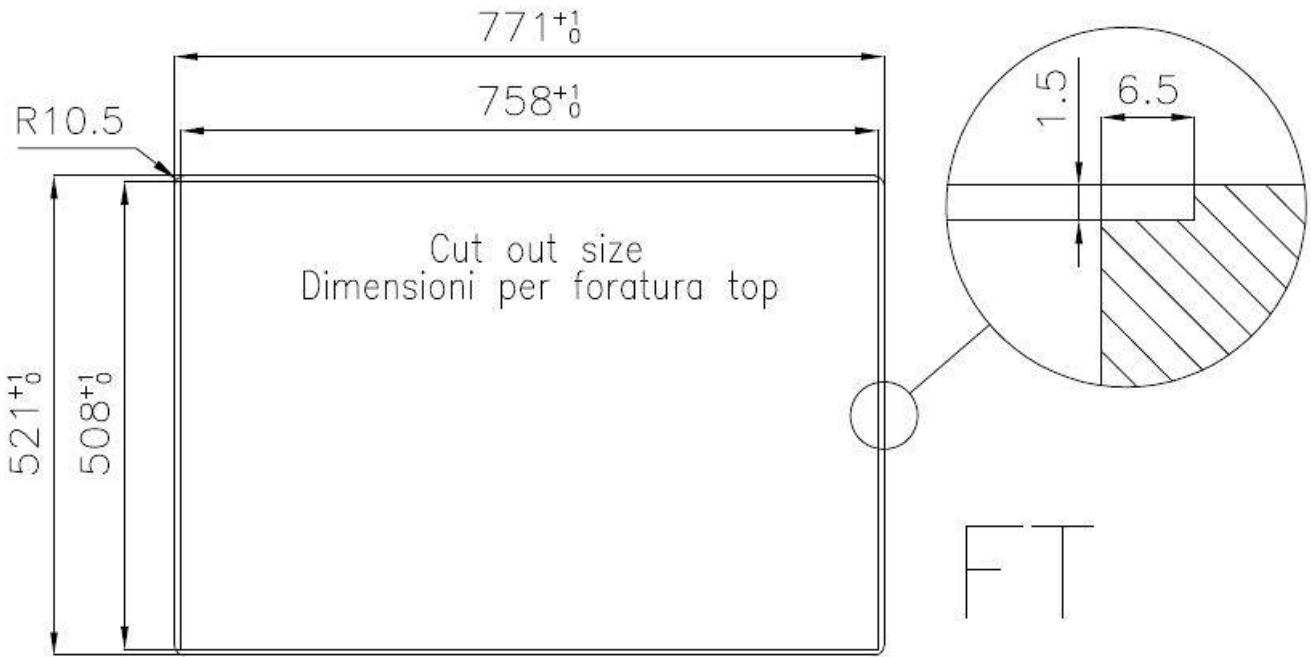

Lavello serie KE cod. 2266/080