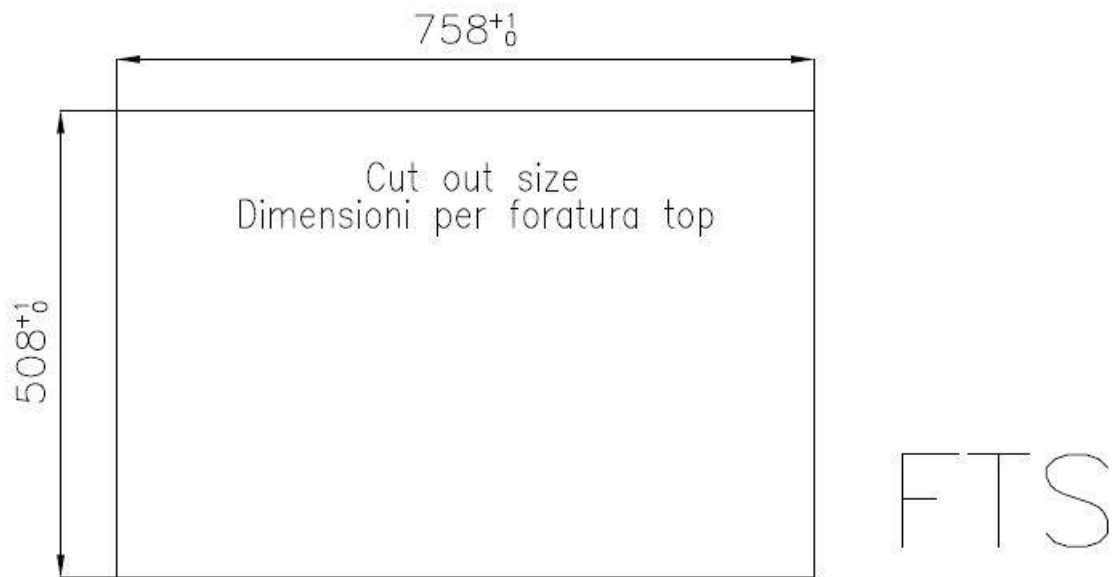

Dimensions 770x520 mm

Standard fittings Fixing hooks, gasket, drain, overflow and siphon, boxed packing

Mixer holes 2 standard holes - 3rd and 4th holes on request

Built-in hole View technical data sheet

Width 77 cm

Bowl dimension 710 x 400 mm

Number of bowls 1 bowl

Waste fitting Drain with automatic PM control

FEATURES

VINTAGE The Vintage finish gives the product a long-lived and elegant look, creating a surface that does not fear scratches.

High thickness 1mm thick steel. A significant thickness, which guarantees the maximum sturdiness and durability.

Perimetral overflow The overflow is always a security on the Foster sinks that prevents the overflow of water in case of oversights. The perimeter drain solution improves aesthetics thanks to its square and essential shape.

Small radius Bowls with squared shapes with a modern design and an increased capacity, for a minimal aesthetics connected with an extreme practicity.

TECHNICAL DATA

Lavello serie KE cod. 2266/080

GALLERY