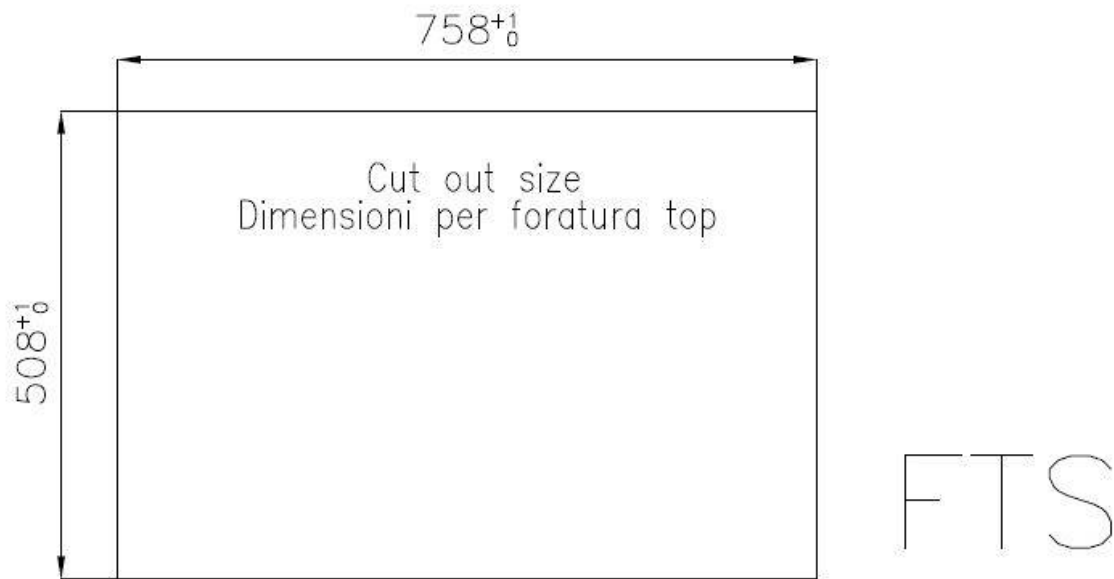

High thickness 1mm thick steel. A significant thickness, which guarantees the maximum sturdiness and durability.

Perimetral overflow The overflow is always a security on the Foster sinks that prevents the overflow of water in case of oversights. The perimeter drain solution improves aesthetics thanks to its square and essential shape.

Small radius Bowls with squared shapes with a modern design and an increased capacity, for a minimal aesthetics connected with an extreme practicity.

TECHNICAL DATA

Lavello serie KE cod. 2266/050

GALLERY