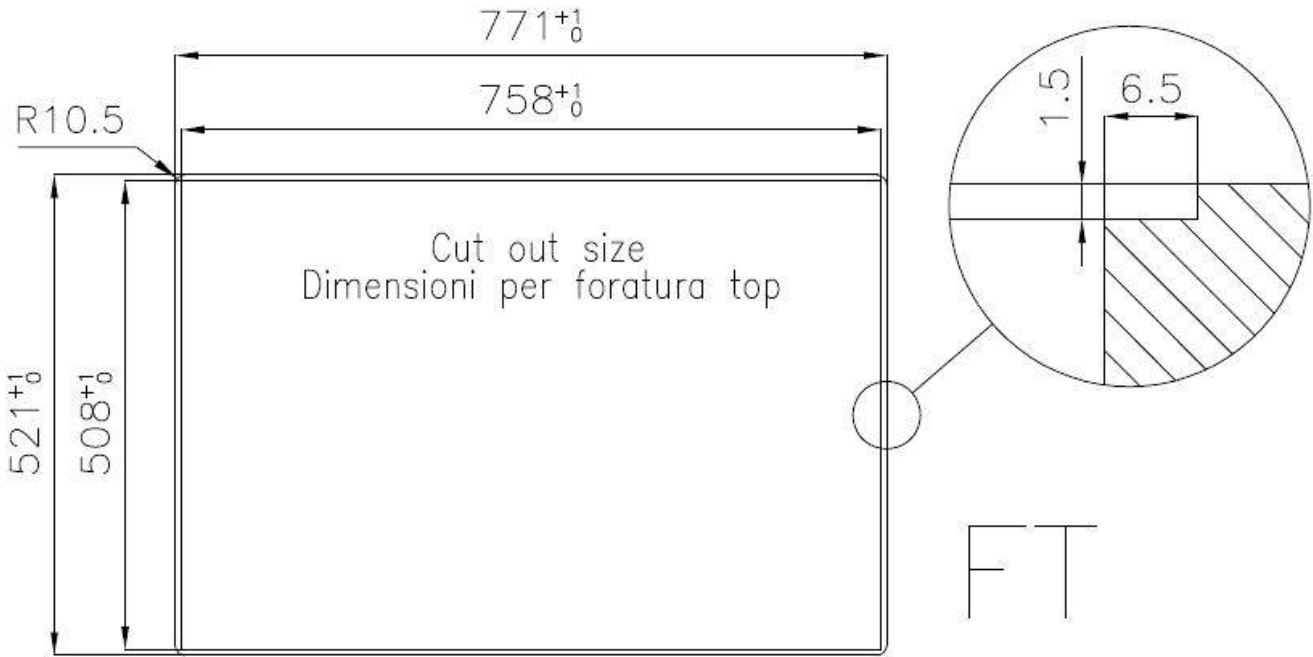

Lavello serie KE cod. 2266/050