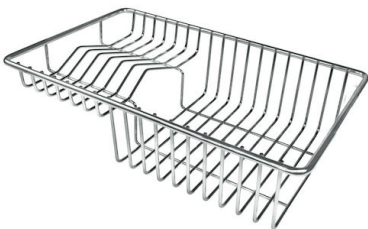

Double mixer hole The large tap counter is already fitted with a series of 2 tap holes. In the second hole it is possible to install the remote control of the automatic drain or, alternatively, a practical soap dispenser.

Small radius Bowls with squared shapes with a modern design and an increased capacity, for a minimal aesthetics connected with an extreme practicity.

TECHNICAL DATA

Lavello serie KE cod. 2266/050

GALLERY

EQUIPMENT

Automatic waste fitting - PM
8407 113

OPTIONAL ACCESSORIES

Glass chopping board
8631 300

HDPE Chopping board
8657 001

HPDE Twin chopping board
8644 101

Stainless steel plate rack
8100 303

Stainless steel plate rack
8100 201

White bowl
8153 100

* only in combination with the accessory
8644 101

Black grid
8100 617

Black grid
8100 653

Graters kit with ring-holder and food collection tray

8159 101

* only in combination with the accessory
8644 101