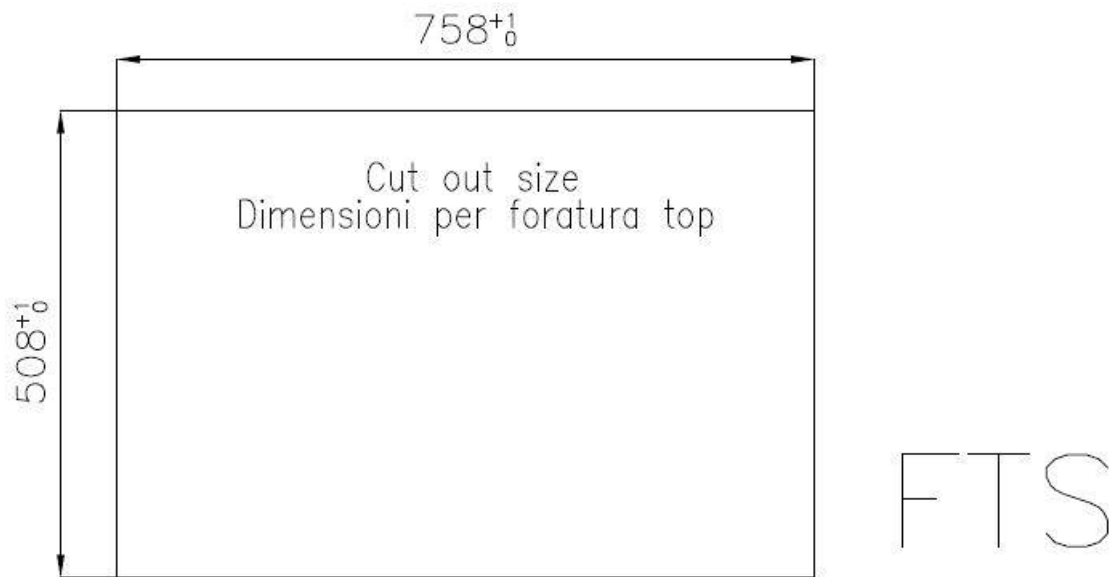

High thickness 1mm thick steel. A significant thickness, which guarantees the maximum sturdiness and durability.

Perimetral overflow The overflow is always a security on the Foster sinks that prevents the overflow of water in case of oversights. The perimeter drain solution improves aesthetics thanks to its square and essential shape.

Small radius Bowls with squared shapes with a modern design and an increased capacity, for a minimal aesthetics connected with an extreme practicity.

TECHNICAL DATA

Lavello serie KE cod. 2266/080

GALLERY