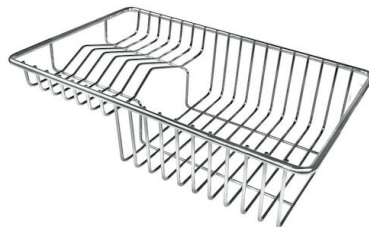

Small radius Bowls with squared shapes with a modern design and an increased capacity, for a minimal aesthetics connected with an extreme practicity.

TECHNICAL DATA

Lavello serie KE cod. 2266/080

GALLERY

EQUIPMENT

Automatic waste fitting

OPTIONAL ACCESSORIES

Cestello inox

Glass chopping board

HPDE Chopping board

HPDE Twin chopping board

Iroko-wood chopping board with stainless steel colander

Iroko-wood sliding chopping board

Iroko-wood twin chopping board

Stainless steel colander

Stainless steel plate rack

Stainless steel plate rack

Stainless steel plate rack

White bowl

Graters kit with ring-holder and food collection tray