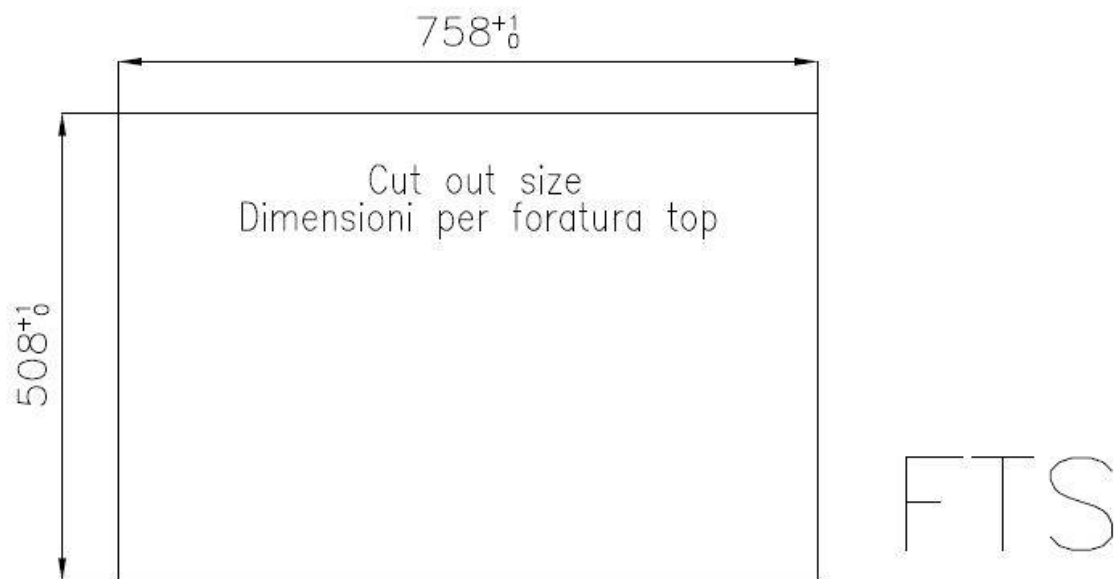

High thickness 1mm thick steel. A significant thickness, which guarantees the maximum sturdiness and durability.

Perimetral overflow The overflow is always a security on the Foster sinks that prevents the overflow of water in case of oversights. The perimeter drain solution improves aesthetics thanks to its square and essential shape.

Small radius Bowls with squared shapes with a modern design and an increased capacity, for a minimal aesthetics connected with an extreme practicity.

TECHNICAL DATA

Lavello serie KE cod. 2266/050

GALLERY