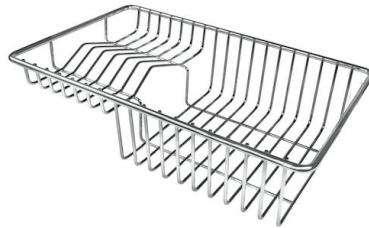

EQUIPMENT

Automatic waste fitting

OPTIONAL ACCESSORIES

Cestello inox

Glass chopping board

HPDE Chopping board

HPDE Twin chopping board

Iroko-wood chopping board with stainless steel colander

Iroko-wood sliding chopping board

Iroko-wood twin chopping board

Stainless steel colander

Stainless steel plate rack

Stainless steel plate rack

Stainless steel plate rack

White bowl

Graters kit with ring-holder and food collection tray