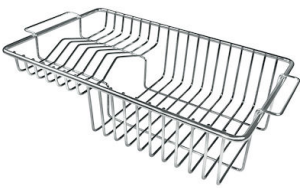

EQUIPMENT

Automatic waste fitting

OPTIONAL ACCESSORIES

Cestello inox

Glass chopping board

HPDE Chopping board

HPDE Twin chopping board

Iroko-wood chopping board with stainless steel colander

Iroko-wood sliding chopping board

Iroko-wood twin chopping board

Stainless steel colander

Stainless steel plate rack

Stainless steel plate rack

Stainless steel plate rack

White bowl

Graters kit with ring-holder and food collection tray