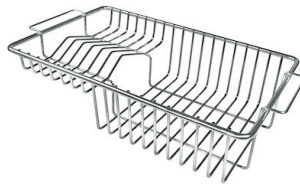

Drainer	No
Width	56 cm
Bowl dimension	500 x 400 mm
Number of bowls	1 bowl
Waste fitting	Drain with automatic PM control

FEATURES

Automatic waste fitting	The waste-fitting with round remote knob is supplied; a practical accessory which makes it unnecessary to get wet in order to drain the water from the bowl.
Basket 3,5" waste fitting	The drain is equipped with a large 3.5" drain, with the practical basket cap that prevents the discharge of solid parts.
Deep bowls	This bowls reach an important depth, over 20 cm, thanks to the advanced production technology, that can be offer great capiciency and practicity in all the washing operations.
Double mixer hole	The large tap counter is already fitted with a series of 2 tap holes. In the second hole it is possible to install the remote control of the automatic drain or, alternatively, a practical soap dispenser.
High thickness	1mm thick steel. A significant thickness, which guarantees the maximum sturdiness and durability.
Perimetral overflow	The overflow is always a security on the Foster sinks that prevents the overflow of water in case of oversights. The perimeter drain solution improves aesthetics thanks to its square and essential shape.
Small radius	Bowls with squared shapes with a modern design and an increased capacity, for a minimal aesthetics connected with an extreme practicity.

Glass chopping board
8631 300

HDPE Chopping board
8657 001

HPDE Twin chopping board
8644 101

Stainless steel plate rack
8100 303

Stainless steel plate rack
8100 201

White bowl
8153 100

* only in combination with the accessory
8644 101

Black grid
8100 617

Black grid
8100 652

Graters kit with ring-holder and food collection tray

8159 101

* only in combination with the accessory
8644 101

Iroko-wood sliding chopping board with stainless steel colander