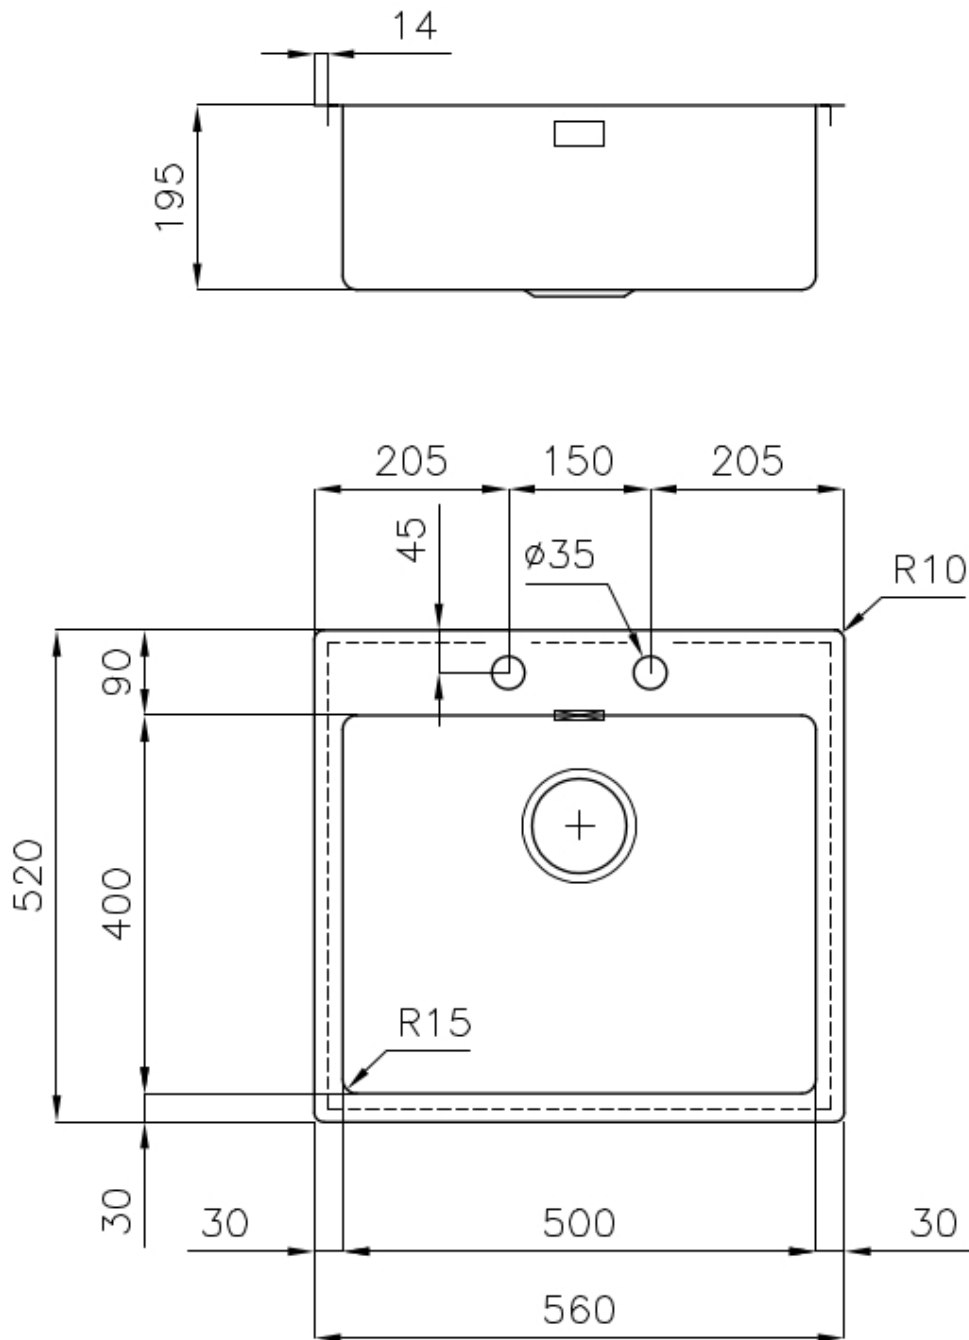

Sink KE Filotop

Kitchen Sinks

Code: 2265 050

DETAILS

Edge/Installation Type	Flush-mount Top-mount
Finish	Foster brushed
Material	AISI 304 stainless steel
Texture	Foster brushed
Base	60 cm
Dimensions	560 x 520 mm
Standard fittings	Fixing hooks, gasket, drain, overflow and siphon, boxed packing
Mixer holes	2 standard holes
Built-in hole	View technical data sheet

Drainer	No
Width	56 cm
Bowl dimension	500 x 400 mm
Number of bowls	1 bowl
Waste fitting	Drain with automatic PM control

FEATURES

Automatic waste fitting	The waste-fitting with round remote knob is supplied; a practical accessory which makes it unnecessary to get wet in order to drain the water from the bowl.
Basket 3,5" waste fitting	The drain is equipped with a large 3.5" drain, with the practical basket cap that prevents the discharge of solid parts.
Deep bowls	This bowls reach an important depth, over 20 cm, thanks to the advanced production technology, that can be offer great capiciency and practicity in all the washing operations.
Double mixer hole	The large tap counter is already fitted with a series of 2 tap holes. In the second hole it is possible to install the remote control of the automatic drain or, alternatively, a practical soap dispenser.
High thickness	1mm thick steel. A significant thickness, which guarantees the maximum sturdiness and durability.
Perimetral overflow	The overflow is always a security on the Foster sinks that prevents the overflow of water in case of oversights. The perimeter drain solution improves aesthetics thanks to its square and essential shape.
Small radius	Bowls with squared shapes with a modern design and an increased capacity, for a minimal aesthetics connected with an extreme practicity.

TECHNICAL DATA

Lavello serie KE cod. 2265/050

FT

FTS

GALLERY

EQUIPMENT

Automatic waste fitting - PM
8407 113

OPTIONAL ACCESSORIES