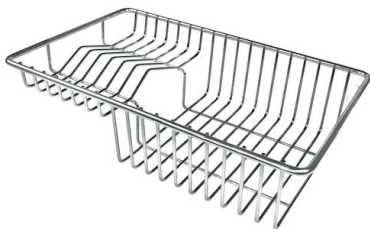

Drainer	No
Width	56 cm
Bowl dimension	500 x 400 mm
Number of bowls	1 bowl
Waste fitting	Drain with automatic PM control

FEATURES

Automatic waste fitting	The waste-fitting with round remote knob is supplied; a practical accessory which makes it unnecessary to get wet in order to drain the water from the bowl.
Basket 3,5" waste fitting	The drain is equipped with a large 3.5" drain, with the practical basket cap that prevents the discharge of solid parts.
Deep bowls	This bowls reach an important depth, over 20 cm, thanks to the advanced production technology, that can be offer great capiciency and practicity in all the washing operations.
Double mixer hole	The large tap counter is already fitted with a series of 2 tap holes. In the second hole it is possible to install the remote control of the automatic drain or, alternatively, a practical soap dispenser.
High thickness	1mm thick steel. A significant thickness, which guarantees the maximum sturdiness and durability.
Perimetral overflow	The overflow is always a security on the Foster sinks that prevents the overflow of water in case of oversights. The perimeter drain solution improves aesthetics thanks to its square and essential shape.
Small radius	Bowls with squared shapes with a modern design and an increased capacity, for a minimal aesthetics connected with an extreme practicity.

TECHNICAL DATA

Lavello serie KE cod. 2265/050

FT

FTS

GALLERY

EQUIPMENT

Automatic waste fitting - PM
8407 113

OPTIONAL ACCESSORIES

Glass chopping board
8631 300

HDPE Chopping board
8657 001

HPDE Twin chopping board
8644 101

Stainless steel plate rack
8100 303

Stainless steel plate rack
8100 201

White bowl
8153 100

* only in combination with the accessory
8644 101