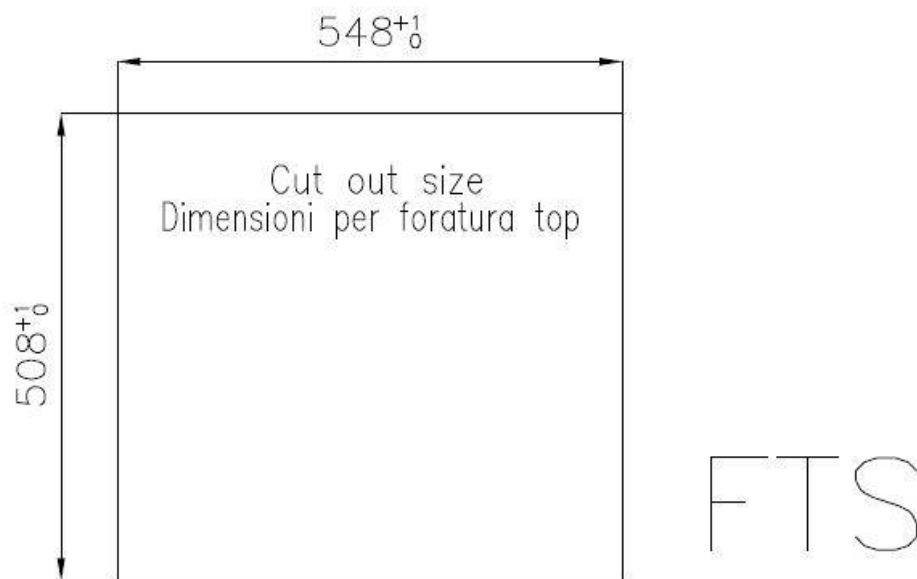

Lavello serie KE cod. 2265/080