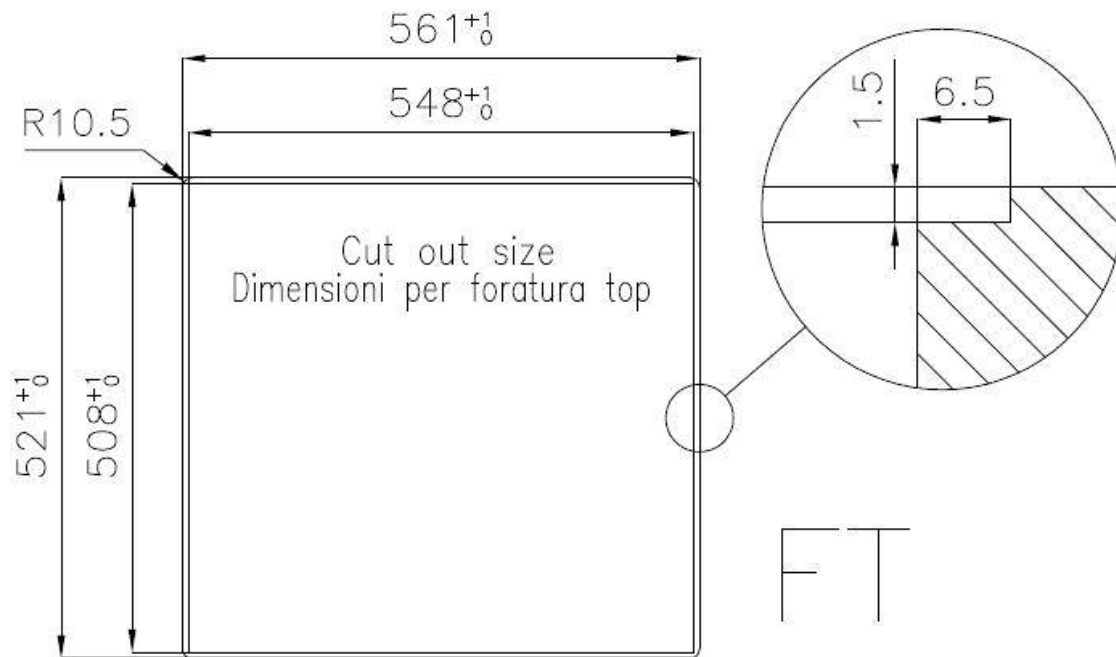

Lavello serie KE cod. 2265/080