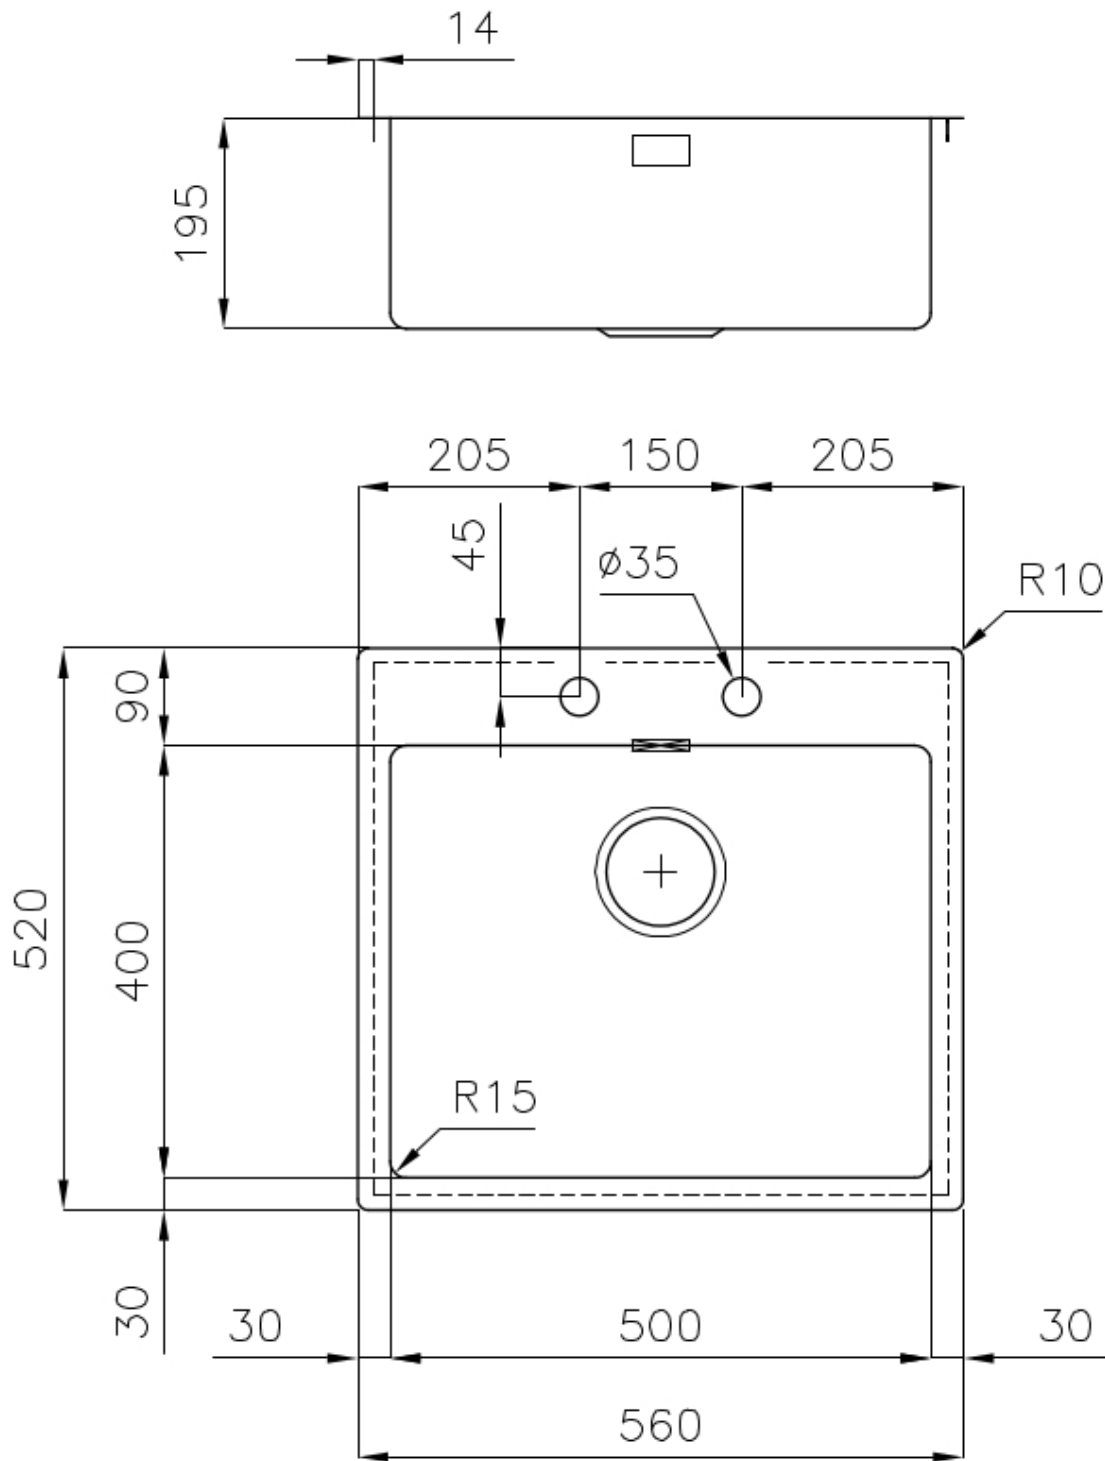

TECHNICAL DATA