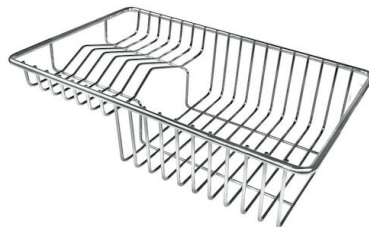

Small radius Bowls with squared shapes with a modern design and an increased capacity, for a minimal aesthetics connected with an extreme praticity.

TECHNICAL DATA

Lavello serie KE cod. 2265/080

GALLERY

EQUIPMENT

Automatic waste fitting

OPTIONAL ACCESSORIES

Cestello inox

Glass chopping board

HPDE Chopping board

HPDE Twin chopping board

Iroko-wood chopping board with stainless steel colander

Iroko-wood sliding chopping board

Iroko-wood twin chopping board

Stainless steel colander

Stainless steel plate rack

Stainless steel plate rack

Stainless steel plate rack

White bowl

Graters kit with ring-holder and food collection tray

Stainless steel perforated tray