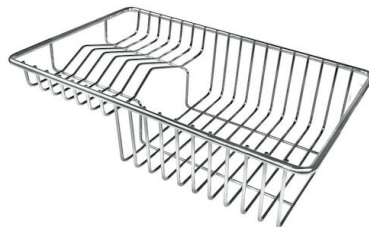

Small radius Bowls with squared shapes with a modern design and an increased capacity, for a minimal aesthetics connected with an extreme praticity.

TECHNICAL DATA

Lavello serie KE cod. 2264/080

GALLERY

EQUIPMENT

Automatic waste fitting

OPTIONAL ACCESSORIES

Cestello inox

Glass chopping board

HPDE Chopping board

HPDE Twin chopping board

Iroko-wood chopping board with stainless steel colander

Iroko-wood sliding chopping board

Iroko-wood twin chopping board

Stainless steel colander

Stainless steel plate rack

Stainless steel plate rack

Stainless steel plate rack

White bowl

Graters kit with ring-holder and food collection tray

Stainless steel perforated tray