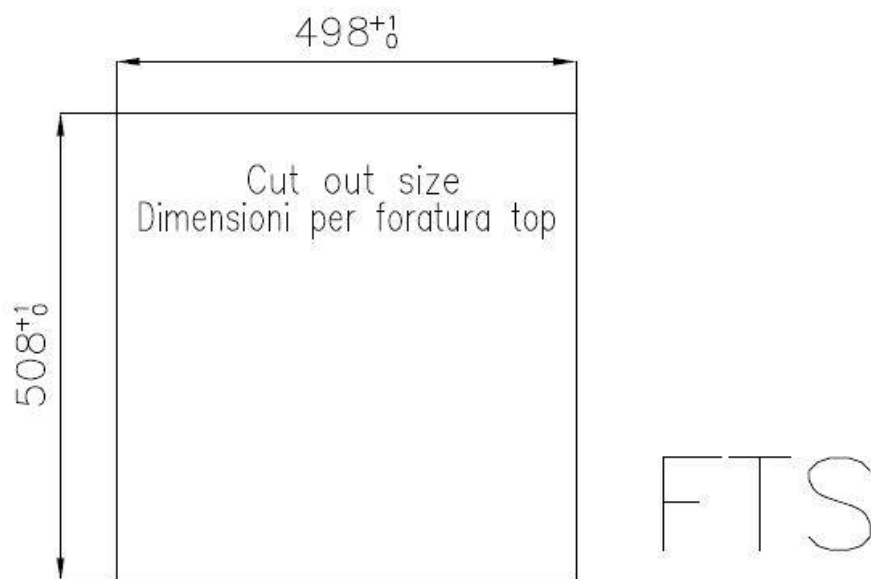

Sink KE Vintage

Kitchen Sinks

Code: 2264 080

DETAILS

Edge/Installation Type	Flush-mount Top-mount
Material	AISI 304 stainless steel
Texture	Vintage
Base	60 cm
Dimensions	510x520 mm
Standard fittings	Fixing hooks, gasket, drain, overflow and siphon, boxed packing
Mixer holes	2 standard holes
Built-in hole	View technical data sheet
Drainer	No

Width 51 cm

Bowl dimension 450x400mm

Number of bowls 1 bowl

Waste fitting Drain with automatic PM control

FEATURES

VINTAGE The Vintage finish gives the product a long-lived and elegant look, creating a surface that does not fear scratches.

Small radius Bowls with squared shapes with a modern design and an increased capacity, for a minimal aesthetics connected with an extreme praticity.

TECHNICAL DATA

Lavello serie KE cod. 2264/080

GALLERY

EQUIPMENT