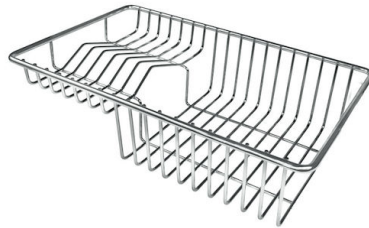

## OPTIONAL ACCESSORIES

Cestello inox

Glass chopping board

HPDE Chopping board

HPDE Twin chopping board

Iroko-wood chopping board with stainless steel colander

Iroko-wood sliding chopping board

Iroko-wood twin chopping board

Stainless steel colander

Stainless steel plate rack

Stainless steel plate rack

Stainless steel plate rack

White bowl

Graters kit with ring-holder and food collection tray

Stainless steel perforated tray

**WARNING:**