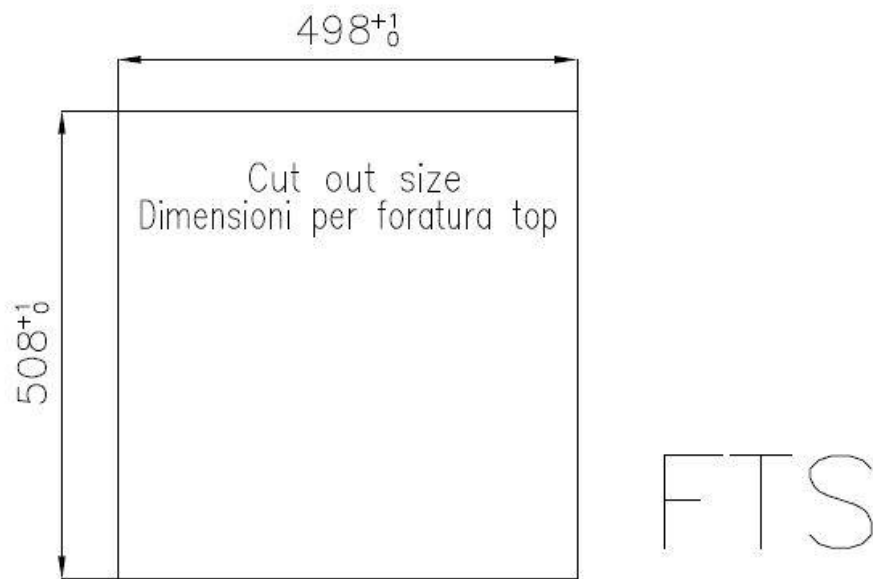

Lavello serie KE cod. 2264/050

GALLERY