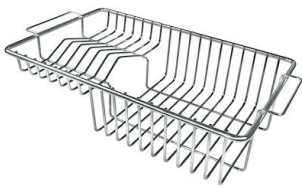

## OPTIONAL ACCESSORIES

Cestello inox

Glass chopping board

HPDE Chopping board

HPDE Twin chopping board

Iroko-wood chopping board with stainless steel colander

Iroko-wood sliding chopping board

Iroko-wood twin chopping board

Stainless steel colander

Stainless steel plate rack

Stainless steel plate rack

Stainless steel plate rack

White bowl

Graters kit with ring-holder and food collection tray

Stainless steel perforated tray

**WARNING:**