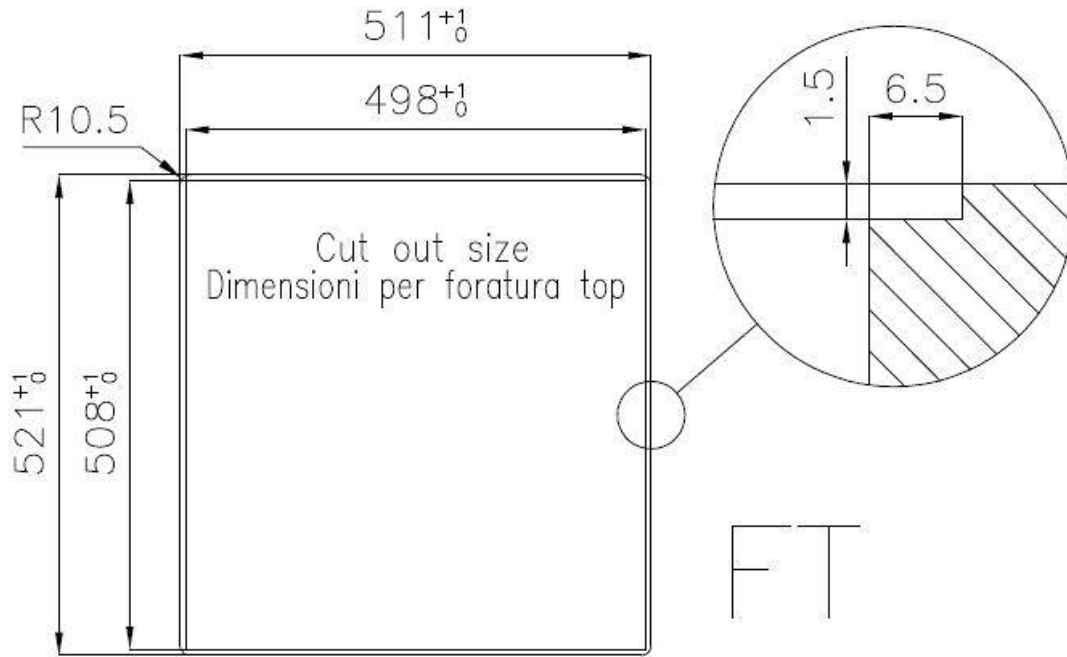

Lavello serie KE cod. 2264/050

GALLERY