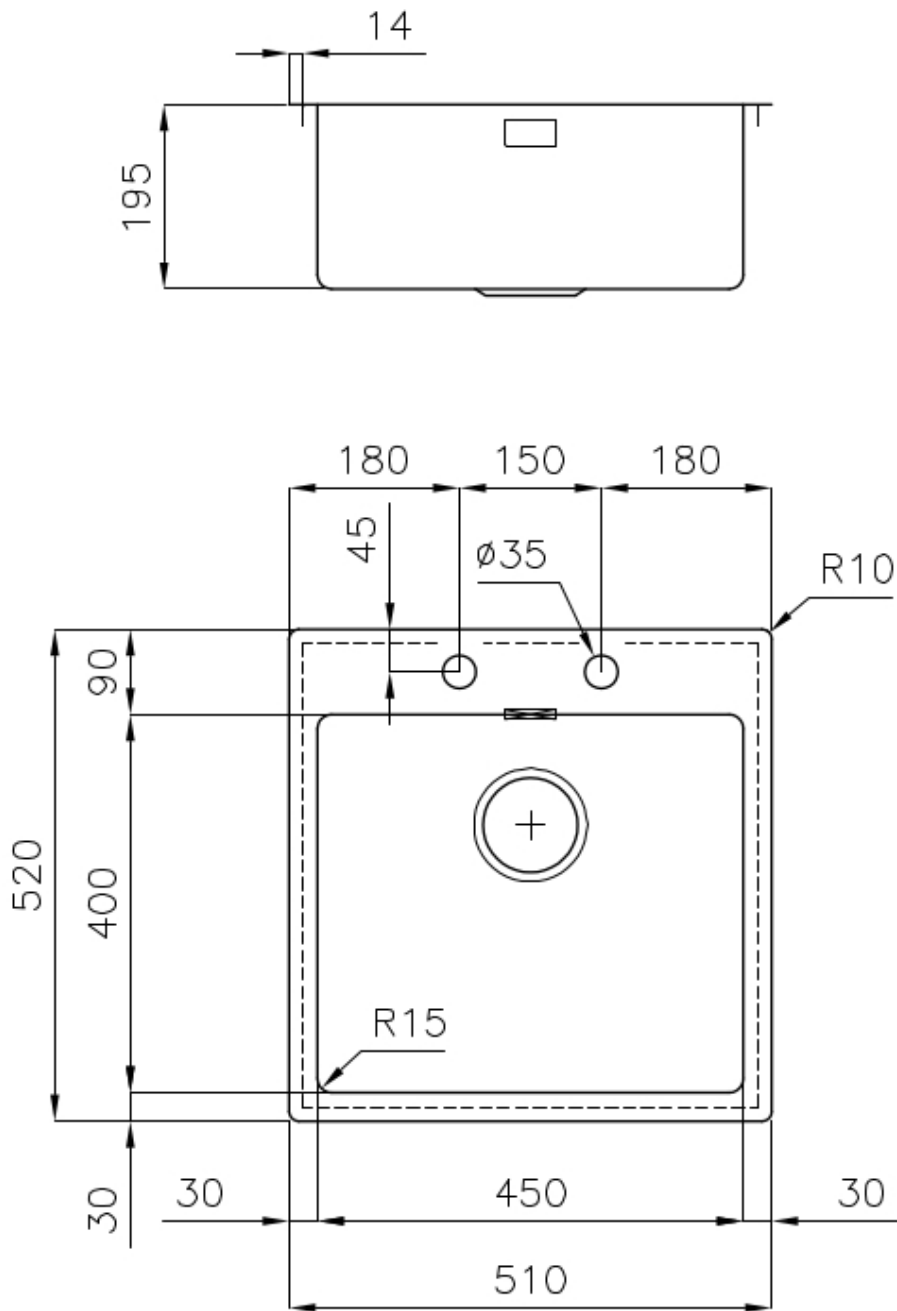

### DETAILS

Edge/Installation Type	Flush-mount   Top-mount
Finish	Foster brushed
Material	AISI 304 stainless steel
Texture	Foster brushed
Base	60 cm
Dimensions	510x520 mm
Standard fittings	Fixing hooks, gasket, drain, overflow and siphon, boxed packing
Mixer holes	2 standard holes
Built-in hole	<a href="#">View technical data sheet</a>

Drainer	No
Width	51 cm
Bowl dimension	450x400mm
Number of bowls	1 bowl
Waste fitting	Drain with automatic PM control

## FEATURES

Automatic waste fitting	The waste-fitting with round remote knob is supplied; a practical accessory which makes it unnecessary to get wet in order to drain the water from the bowl.
Basket 3,5" waste fitting	The drain is equipped with a large 3.5" drain, with the practical basket cap that prevents the discharge of solid parts.
Deep bowls	This bowls reach an important depth, over 20 cm, thanks to the advanced production technology, that can be offer great capiciency and practicity in all the washing operations.
Double mixer hole	The large tap counter is already fitted with a series of 2 tap holes. In the second hole it is possible to install the remote control of the automatic drain or, alternatively, a practical soap dispenser.
High thickness	1mm thick steel. A significant thickness, which guarantees the maximum sturdiness and durability.
Perimetral overflow	The overflow is always a security on the Foster sinks that prevents the overflow of water in case of oversights. The perimeter drain solution improves aesthetics thanks to its square and essential shape.
Small radius	Bowls with squared shapes with a modern design and an increased capacity, for a minimal aesthetics connected with an extreme practicity.

## Lavello serie KE cod. 2264/050