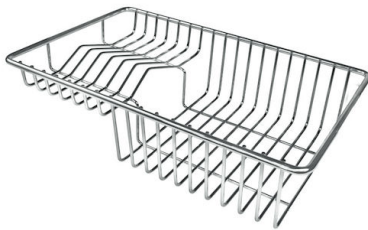

Drainer Yes

Width 98 cm

Bowl dimension 500 x 400 mm

Number of bowls 1 bowl

Waste fitting 3,5" drain

FEATURES

ADDITIONAL HOLES AVAILABLE

The sink can be customized with the execution on request of additional holes, usable for double-hole mixers, for remote controlled drains or for the installation of soap dispensers. The positions are marked on the drawings with dotted line holes.

Basket 3,5" waste fitting

The drain is equipped with a large 3.5" drain, with the practical basket cap that prevents the discharge of solid parts.

Deep bowls

This bowls reach an important depth, over 20 cm, thanks to the advanced production technology, that can be offer great capiciency and praticity in all the washing operations.

Small radius

Bowls with squared shapes with a modern design and an increased capacity, for a minimal aesthetics connected with an extreme praticity.

TECHNICAL DATA

OPTIONAL ACCESSORIES

Glass chopping board
8631 300

HDPE Chopping board
8657 001

HPDE Twin chopping board
8644 101

Stainless steel plate rack
8100 303

* only in combination with the accessory
8644 101

Stainless steel plate rack
8100 201

White bowl
8153 100

Black grid
8100 617