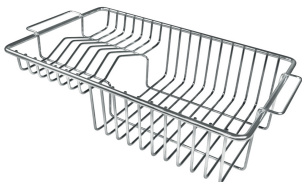

Glass chopping board 8631 300

HPDE Chopping board 8657 001

HPDE Twin chopping board 8644 101

Iroko-wood sliding chopping board 8644 041

Stainless steel plate rack 8100 154

White bowl 8153 100