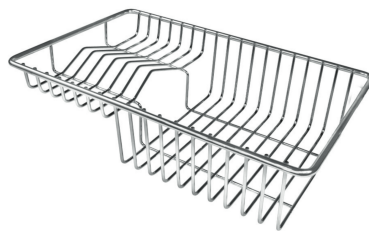

## OPTIONAL ACCESSORIES

Cestello inox 8612 000

Glass chopping board 8631 300

HPDE Chopping board 8657 001

HPDE Twin chopping board 8644 101

Iroko-wood chopping board with stainless steel colander 8644 042

Iroko-wood sliding chopping board 8644 041

Iroko-wood twin chopping board 8644 004

Stainless steel colander 8154 000

Stainless steel plate rack 8100 154

Stainless steel plate rack 8100 201

Stainless steel plate rack 8100 303

White bowl 8153 100

Graters kit with ring-holder and food collection tray 8159 101