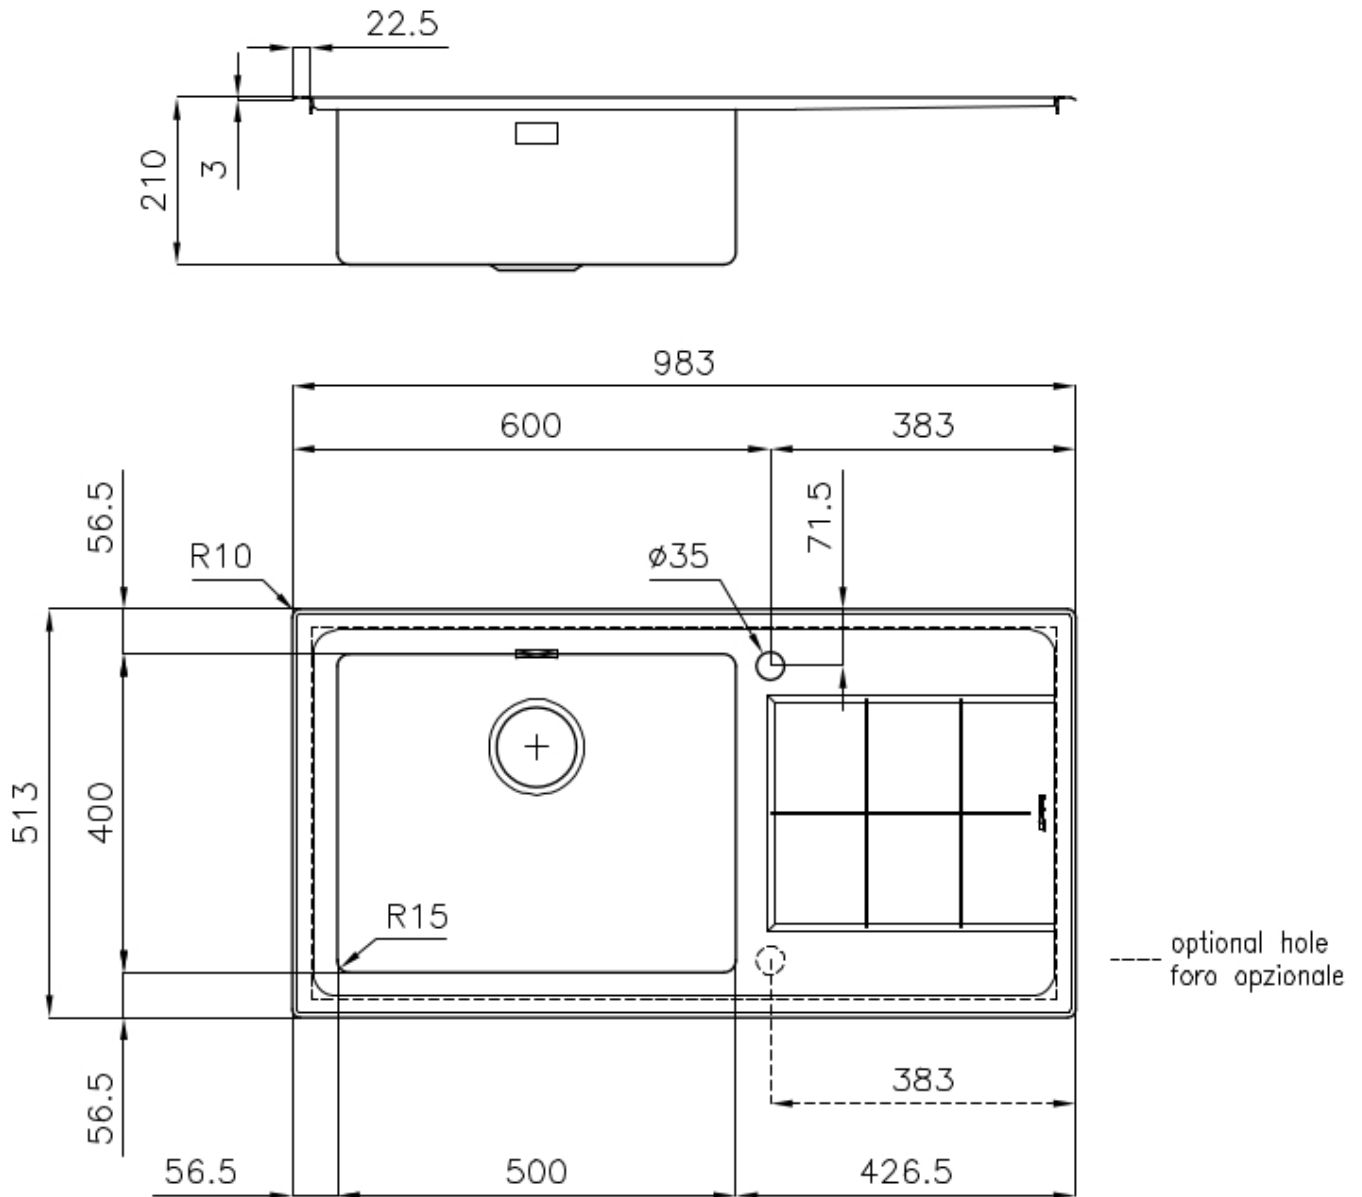

TECHNICAL DATA