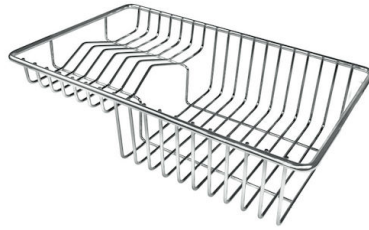

Basket 3,5" waste fitting The drain is equipped with a large 3.5" drain, with the practical basket cap that prevents the discharge of solid parts.

Deep bowls This bowls reach an important depth, over 20 cm, thanks to the advanced production technology, that can be offer great capiciency and practicity in all the washing operations.

Small radius Bowls with squared shapes with a modern design and an increased capacity, for a minimal aesthetics connected with an extreme practicity.

TECHNICAL DATA

GALLERY

OPTIONAL ACCESSORIES

Cestello inox

Glass chopping board

HPDE Chopping board

HPDE Twin chopping board

Iroko-wood chopping board with stainless steel colander

Iroko-wood sliding chopping board

Iroko-wood twin chopping board

Stainless steel colander

Stainless steel plate rack

Stainless steel plate rack

Stainless steel plate rack

White bowl

Graters kit with ring-holder and food collection tray

Stainless steel perforated tray

WARNING:

The accessories 8159101, 8100303,8151000 are only usable in combination with 8644101