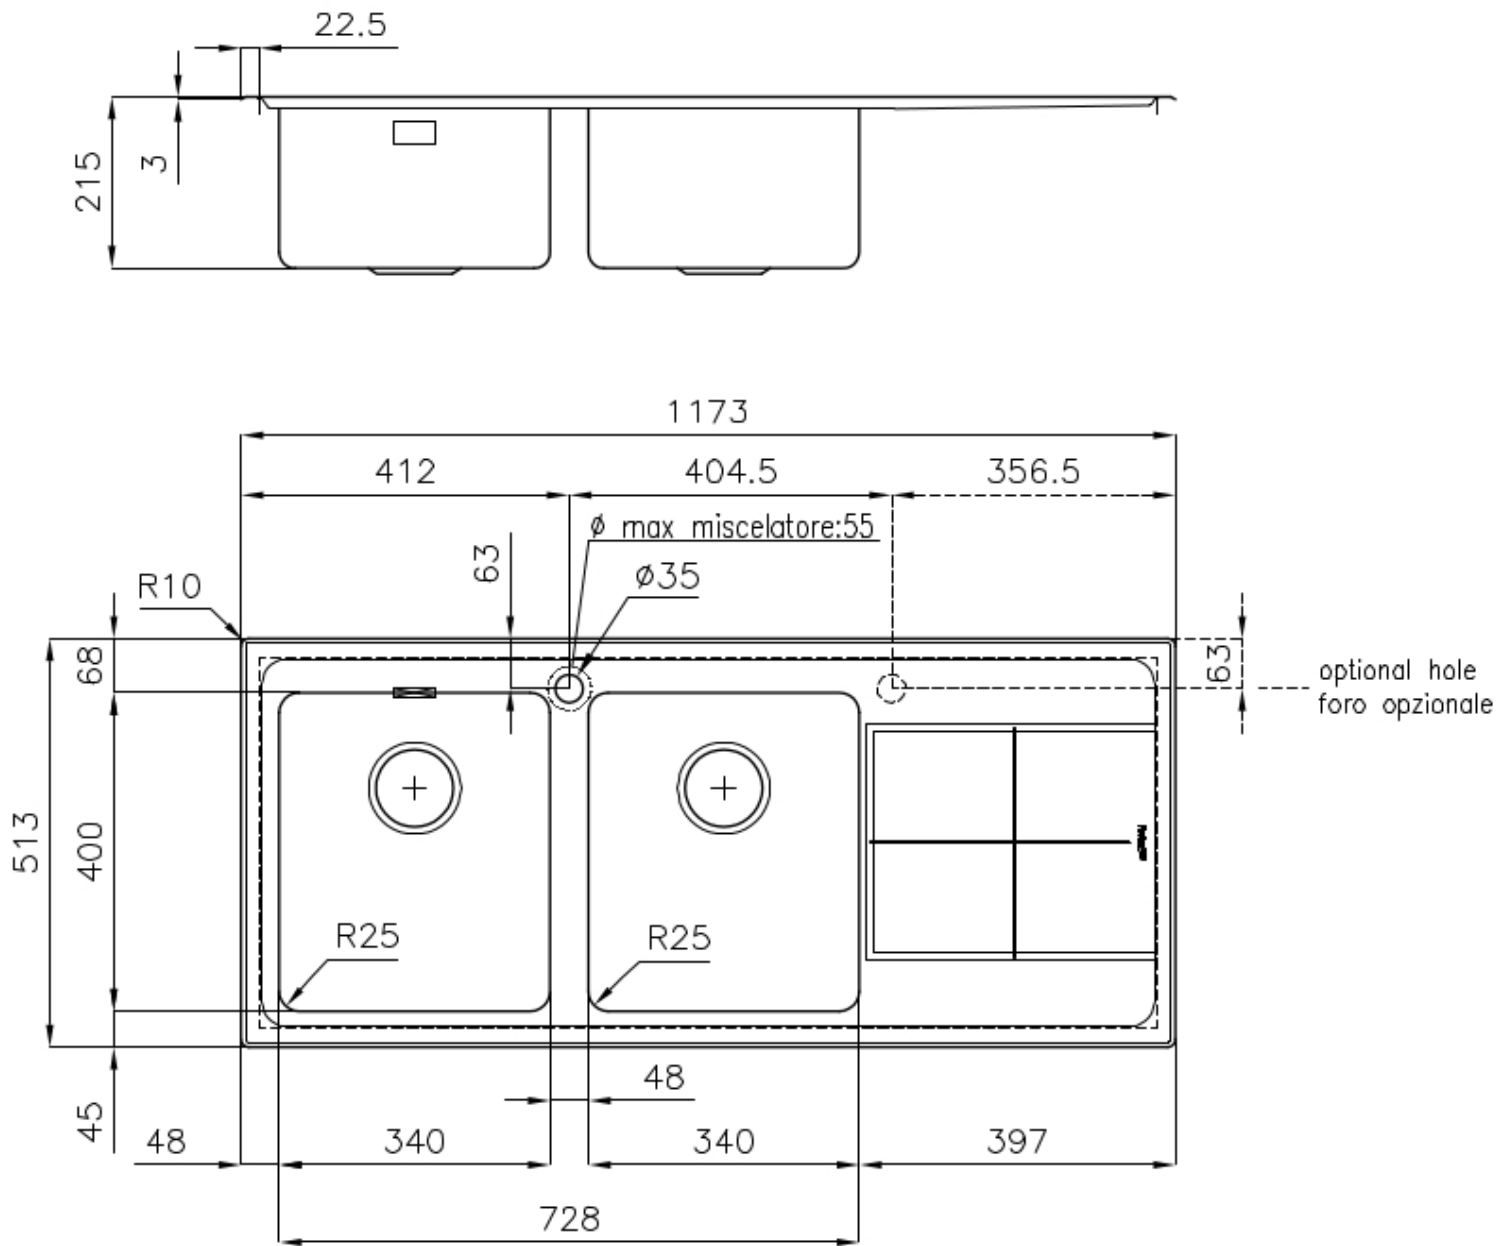

TECHNICAL DATA