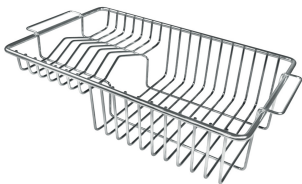

Small radius Bowls with squared shapes with a modern design and an increased capacity, for a minimal aesthetics connected with an extreme practicality.

Deep bowls This bowls reach an important depth, over 20 cm, thanks to the advanced production technology, that can be offer great capieny and practicality in all the washing operations.

TECHNICAL DATA

OPTIONAL ACCESSORIES

Cestello inox 8612 000

Glass chopping board 8631 300

HPDE Chopping board 8657 001

HPDE Twin chopping board 8644 101

Iroko-wood chopping board with stainless steel colander 8644 042

Iroko-wood sliding chopping board 8644 041

Iroko-wood twin chopping board 8644 004

Stainless steel colander 8154 000

Stainless steel plate rack 8100 154

Stainless steel plate rack 8100 201

Stainless steel plate rack 8100 303

White bowl 8153 100

Graters kit with ring-holder and food collection tray 8159 101

Stainless steel perforated tray 8151 000

WARNING:

The accessories 8159101, 8100303,8151000 are only usable in combination with 8644101