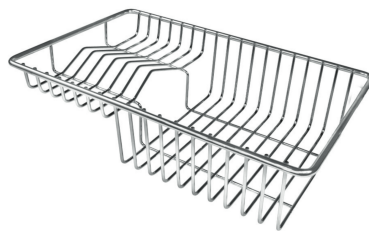

Small radius Bowls with squared shapes with a modern design and an increased capacity, for a minimal aesthetics connected with an extreme practicality.

Deep bowls This bowls reach an important depth, over 20 cm, thanks to the advanced production technology, that can be offer great capieny and practicality in all the washing operations.

TECHNICAL DATA

OPTIONAL ACCESSORIES

Cestello inox 8612 000

Glass chopping board 8631 300

HPDE Chopping board 8657 001

HPDE Twin chopping board 8644 101

Iroko-wood chopping board with stainless steel colander 8644 042

Iroko-wood sliding chopping board 8644 041

Iroko-wood twin chopping board 8644 004

Stainless steel colander 8154 000

Stainless steel plate rack 8100 154

Stainless steel plate rack 8100 201

Stainless steel plate rack 8100 303

White bowl 8153 100

Graters kit with ring-holder and food collection tray 8159 101

Stainless steel perforated tray 8151 000

WARNING:

The accessories 8159101, 8100303,8151000 are only usable in combination with 8644101